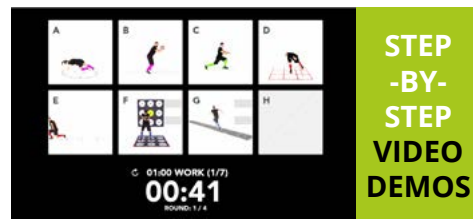

STEP-BY-STEP VIDEO DEMOS

PRAMA CLOUD

PRAMA SOFTWARE comes accompanied by the PRAMA CLOUD where users, trainers and clubs around the world will be connected in a virtual FITNESS COMMUNITY, being able to consult their performance data and share it on social networks.