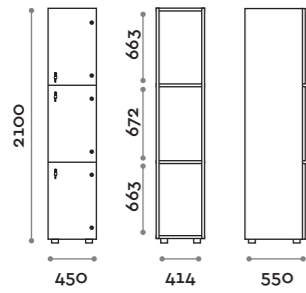

Collective

CANB3W45-23
Singola colonna 3 ante
Single column 3-tiers locker