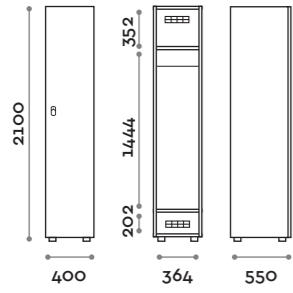

People T

TANB31-23
Singola colonna 1 ante
Single column 1-tier locker