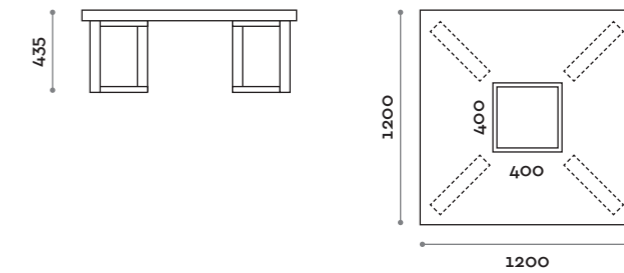

PQM20120

Panca quadrata in MDF e laminato
con porta vaso quadrato
Square bench in MDF and laminate
with square vase

Panka

Easy Fit

location: Fiumicino, Italy
project: Spaceplanners

Telaio / Frame
Acciaio verniciato
Painted steel