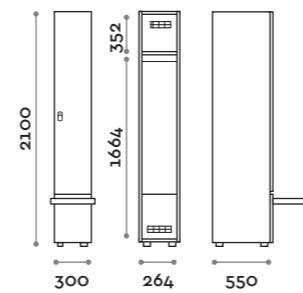

SANB3025-23
Singola colonna 2 ante per panca a sbalzo
Single column 2-tiers locker, cantilevered bench version