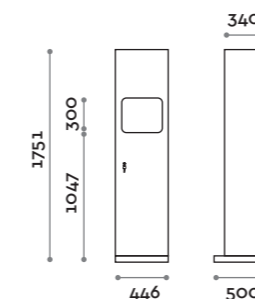

T-Rack

Struttura in MFC con divisori e ripiani a giorno oppure chiusa con ante e chiave. Per ambienti asciutti.

MFC-Structure with open compartments or with doors and keylocks. For dry environments.

Struttura / Structure

Finiture standard
Standard finishes

T-RACK1

Mobile scarpiera con 32 vani chiusi con chiave
Shoerack with 32 keylocked compartments

T-RACK2

Mobile scarpiera con 32 vani a giorno
Shoerack with 32 open compartments

Hello

Sanitizer Station

Mobile su ruote in MFC, completo di dispenser carta antibatterico, dispenser gel igienizzante antibatterico con pulsante e bidone porta rifiuti. Due vani interni chiusi con anta e chiave

Sanitizer Station

Cabinet in MFC on wheels, complete with antibacterial paper dispenser, antibacterial gel dispenser with pushbutton and waste bin in PVC. The cabinet can be closed with a lockable door.

Struttura / Structure

Finiture standard
Standard finishes

HELLOSS

Sanitizer Totem

Mobile su base fissa, completo di dispenser carta, dispenser gel igienizzante antibatterico automatico e bidone porta rifiuti. Cassa in MFC, anta in HPL. Vano interno chiusura con chiave.

Sanitizer Totem

Cabinet complete with paper dispenser, hands-free antibacterial gel dispenser and waste bin in PVC. The cabinet can be closed with a lockable door. Frame in MFC, door in HPL.

Struttura / Structure

Finiture
Finishes

Anta / Door

HPL

HELLOST