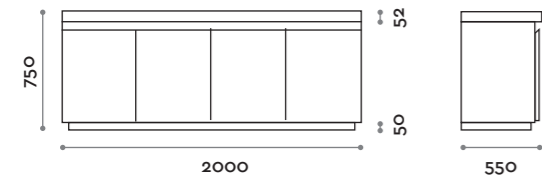

ACCSINKD200

Mensola in multistrato marino laminato (Lavabo e miscelatore non inclusi)

Shelf in laminated marine plywood (Sink and water tap not included)

Mensola / Shelf

Finiture standard
Standard finishes