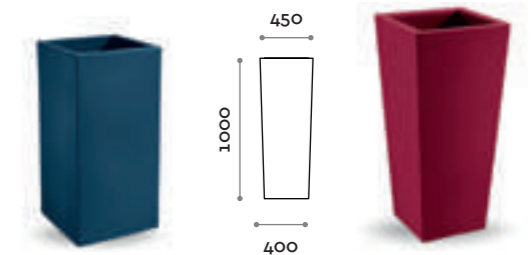

Polyethylene vase, 100% recyclable, matt finish in various sizes. For indoor and outdoor use.

Vaso / Vase

Polietilene opaco
Matt polyethylene

PILAR 1

PILAR 2

PILAR 3

PILAR 4

Specchi Mensole e Lavelli