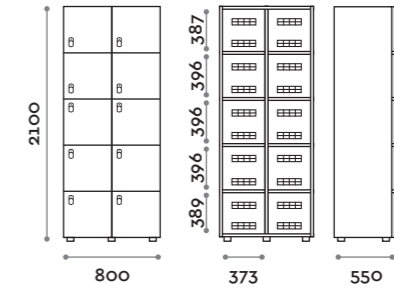

ANB4210-23
Doppia colonna 10 ante
Double column 5-tiers locker 10 doors