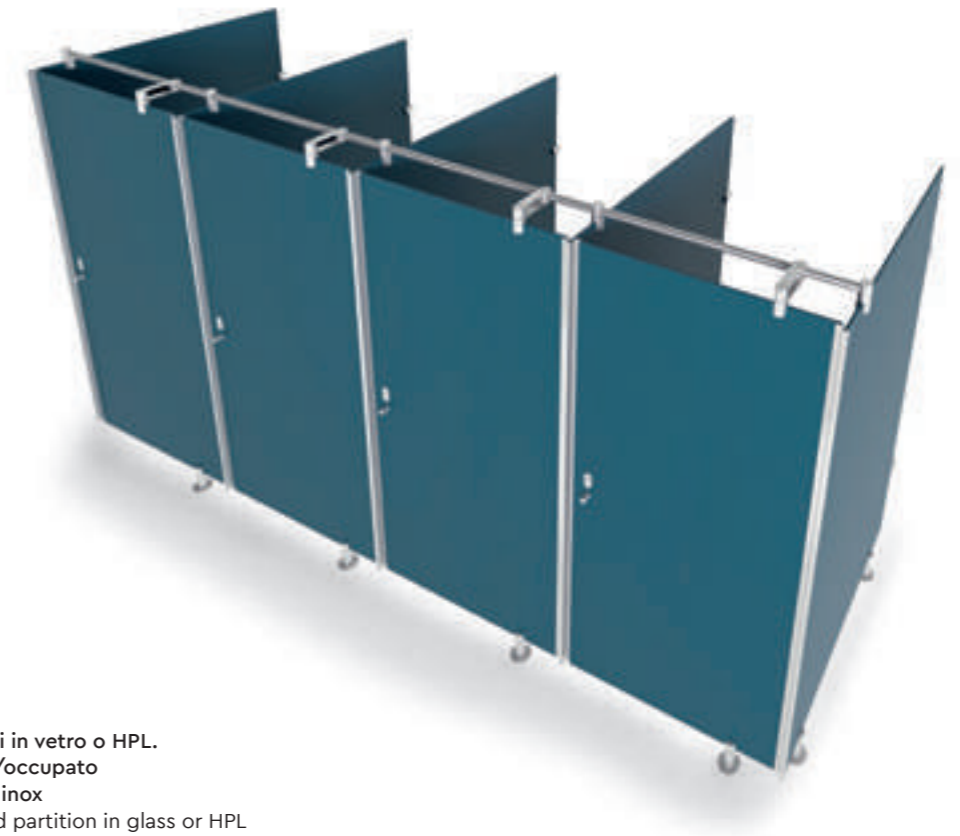

Studio T

David Lloyd

location: Milan, Italy
project: arch. Luciano Messina

Ante e divisori/ Doors and partitions

Vetro / Glass

HPL

STUDIO T

Box toilet con ante e divisori in vetro o HPL.

- Maniglia e serratura libero/occupato
- Profili di battuta in acciaio inox

Toilet cubicle with doors and partition in glass or HPL.

- Handle and vacant/occupied lock
- Closing profile in stainless steel