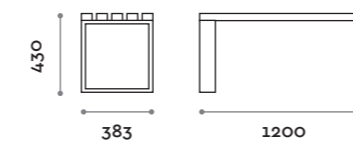

Telaio / Frame
Acciaio verniciato
Painted steel

Seduta / Seat

Doghe in legno massello
Slats in solid ash wood

PSD120S

Panca singola a doghe
Wooden slats bench, single-deep

PSD180S

Panca singola a doghe
Wooden slats bench, single-deep