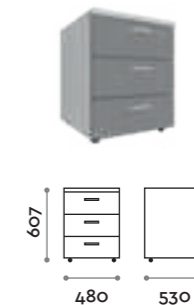

CASR

Cassettiera tre cassetti su ruote con serratura
3-drawer unit on castors, with lock