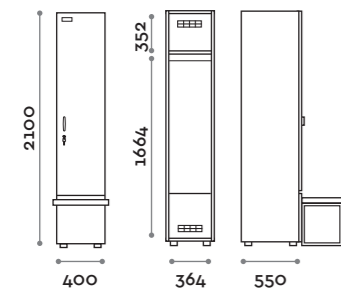

BANB34-23
Singola colonna 1 anta per panca
Single column 1-tier locker,
bench-version