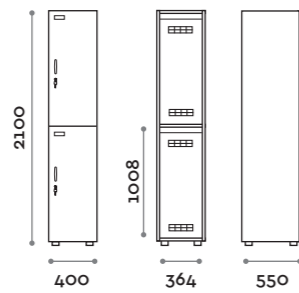

BANB32-23
Singola colonna 2 ante
Single column 2-tiers locker