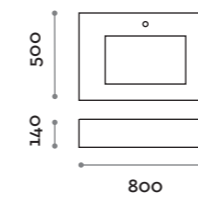

SIMPLE 1CF

Compatibile con miscelatore RUBIO1
Compatible with RUBIO1 faucet