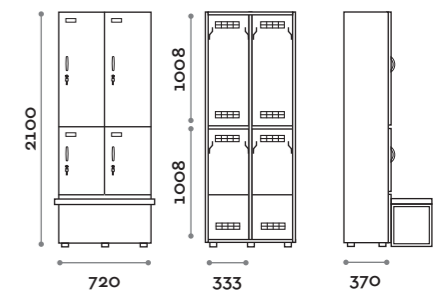

BANB75-23
Doppia colonna 4 ante per panca
Double column 2-tiers locker,
4 doors, bench-version