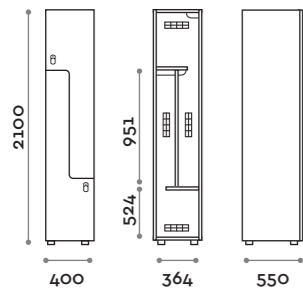

ANB39-23
Singola colonna 2 ante a "L"
Single column locker, 2 L-shaped doors