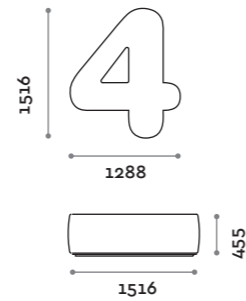

Number shaped seat with upholstery and covering in fire-retardant eco-leather (certification UNI 9175 class 1IM).

Seduta / Seat

Ecopelle standard
Standard eco-leather

NUMBERS1

NUMBERS2

NUMBERS3

NUMBERS4

NUMBERS5