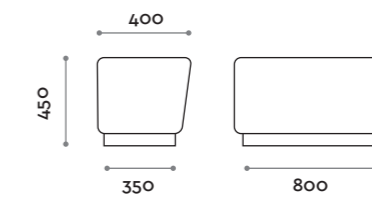

Skirting board in three colors: silver, black, white.

Seduta / Seat

Ecopelle standard
Standard eco-leather

THE SWATCH BOOK

PSG80S

PSG120S

PSGANG

Up