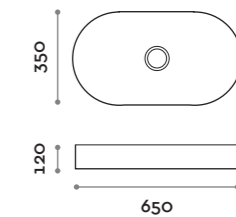

Lavabo / Sink

Colori opachi
Matt colors

SHAPE60

Lavabo in ceramica rettangolare
Rectangular ceramic sink

SHAPE40

Lavabo in ceramica tondo
Rounded ceramic sink

SHAPE65

Lavabo in ceramica ovale
Oval ceramic sink