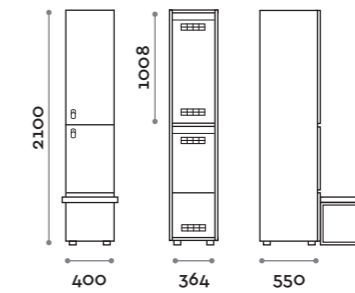

TANB35-23T
Singola colonna 2 ante per panca
Single column 2-tiers locker, bench version