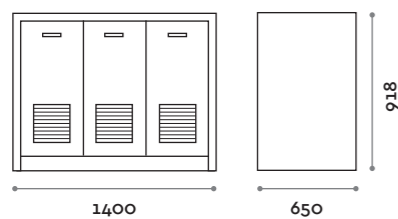

MOBSERV140