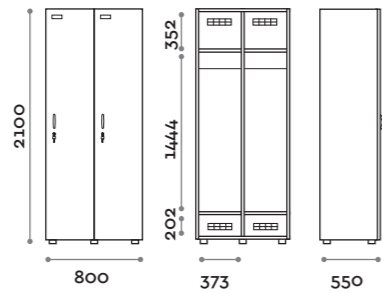

Starpool

location: Trento, Italy
project: Fit Interiors

Diesel

location: Vicenza, Italy
project: Fit Interiors

Division

BANB31-23
Singola colonna 1 anta
Single column 1-tier locker,
full length door

BANB41-23
Doppia colonna 2 ante
Double column 1-tier locker, 2 doors