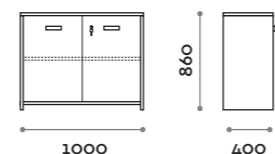

ACCDRT-23
Stazione asciugamani sporco/pulito con 1 anta, 2 ripiani fissi e botola in alluminio per vano raccolta
Clean/dirty towel unit with lockable door, two open racks and aluminium hole