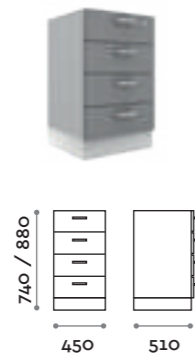

VEMO2-20

Mobile interno con 4 cassetti (il primo con chiave)
Inside-counter unit, 4 drawers (top drawer with key lock)