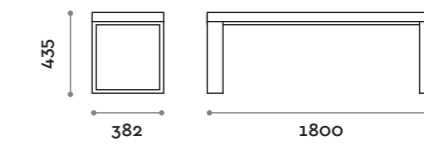

PSM180S-20

Panca singola in MDF e laminato
Single-deep bench in MDF and laminate