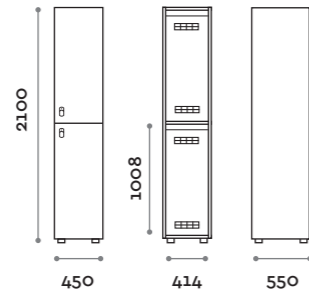

ANB02-23
Singola colonna 2 ante
Single column 2-tiers locker

ATRO2-23
Singola colonna 2 ante trapezoidali
Single column locker with 2 trapezoidal doors