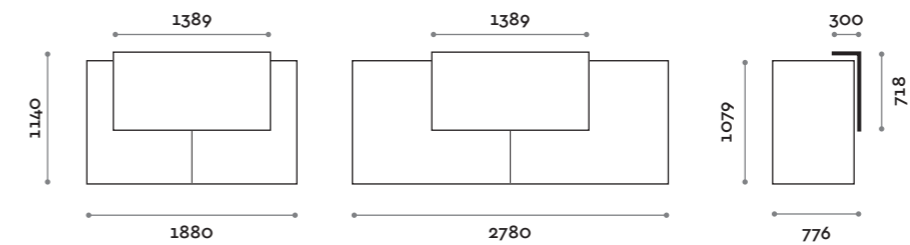

Struttura / Structure

Finiture standard
Standard finishes

Piano di lavoro / Worktop

Finiture
Finishes