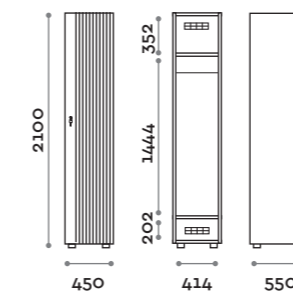

FUTWOOD31-23

Singola colonna 1 anta
Single column 1-tier locker