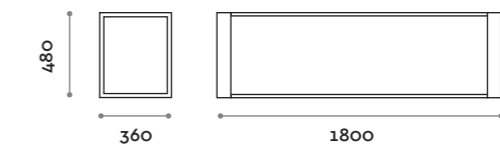

Telaio e doghe / Frame and Slats

Alluminio termolaccato
Powder-coated aluminium

TECNO 120S

Panca singola a 3 doghe
Single seat bench with 3 slats

TECNO 180S

Panca singola a 3 doghe
Single seat bench with 3 slats