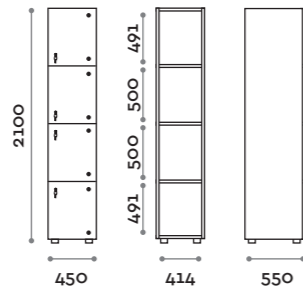

CANB4W45-23
Singola colonna 4 ante
Single column 4-tiers locker