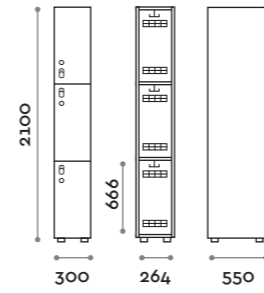

VANB33-23
Singola colonna 3 ante con gancio
Single column 3-tiers locker with hook