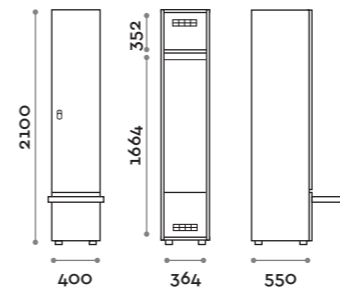

TSANB34-23
Singola colonna 1 ante per panca a sbalzo
Single column 1-tier locker, cantilevered
bench version