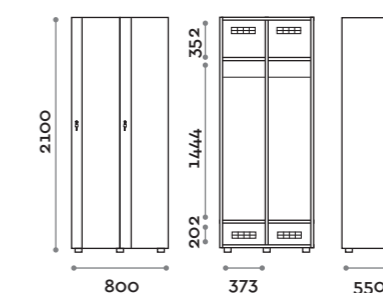

FUT41-23

Doppia colonna 2 ante
Double column 1-tier locker