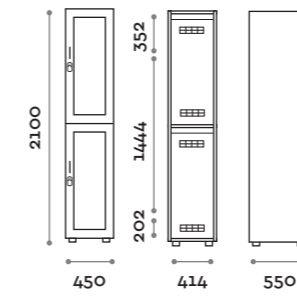

Trib3

location: Bristol, United Kingdom
project: Ana Belèn Melero

Factory

Circus

location: Amsterdam
project: Eazz

IND02-23

Singola colonna 2 ante
Single column locker with 2 framed door

IND04-23