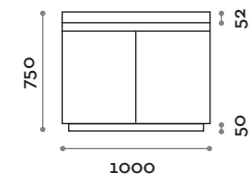

ACCSINKD100