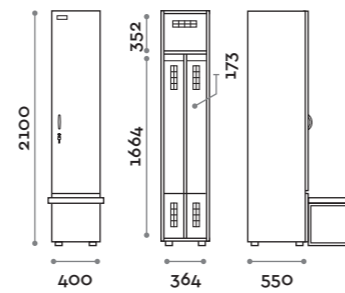

BANB36-23
Singola colonna 1 anta per panca
Single column 1-tier locker,
bench-version