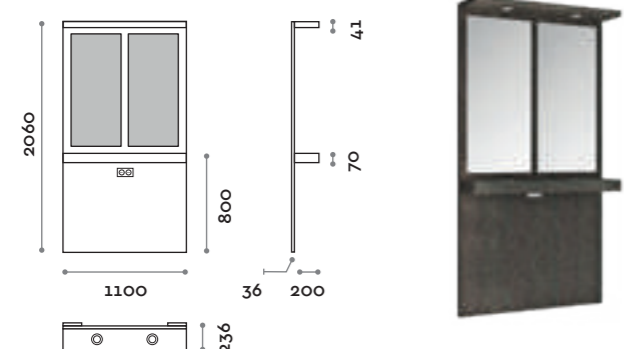

ACCSP-24V

Indigo Fitness Club

location: Zurich, Switzerland
project: Fit Interiors