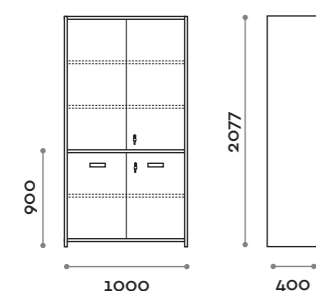

ACCTWL-23
Armadio porta asciugamani a giorno con 4 ripiani
Towel storage unit with 4 racks

Sistema di arredo complementare a tutte le tipologie di armadi per spogliatoio, per area reception e lounge

Complementary furniture system for all locker types and for reception and lounge areas

Caratteristiche

- Mobili realizzati con pannelli in MFC spessore 18 mm bordati in ABS con colla poliuretanic
- Cerniere certificate per 80.000 cicli di apertura
- Anta e struttura in MFC in varie finiture (vedi The Swatch Book)
- Angolo di apertura dell'anta 110°
- Armadio con serratura chiave

Characteristics

- Furniture made of MFC panels thickness 18 mm edged in ABS with poliurethanic glue
- Hinges certified for 80.000 opening cycles
- Door and structure in MFC panel in various finishes (see The Swatch Book)
- Door 110° opening angle
- Cupboard with keylock

Opzionali su richiesta

- Maniglie a scelta tra tutte le tipologie
- Cerniere ammortizzate
- Zoccolo in tre colori: argento, nero, bianco

Optional upon request

- Handles to choose from all types
- Braked hinges
- Skirting board in three colors: silver, black, white

Anta e struttura / Door and Structure

Finiture standard
Standard finishes

VA100
Vetrinetta con vetri scorrevoli
Tall cabinet with glass sliding doors