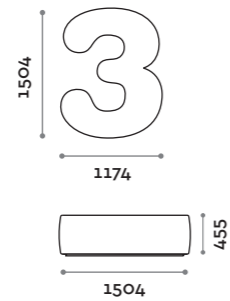

Number shaped seat with upholstery and covering in fire-retardant eco-leather (certification UNI 9175 class 1IM).

Seduta / Seat

Ecopelle standard
Standard eco-leather

NUMBERS1

NUMBERS2

NUMBERS3

NUMBERS4

NUMBERS5