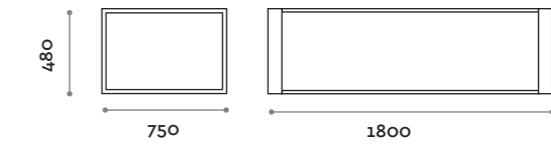

TECNO 180D

Panca doppia a 6 doghe
Double seat bench with 6 slats