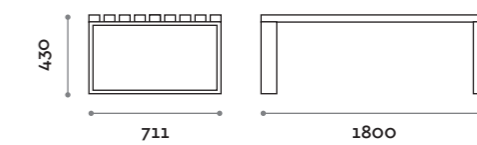

PSD180D

Panca doppia a doghe
Wooden slats bench, double-deep