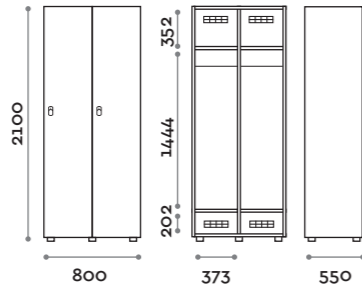

ANB41-23
Doppia colonna 2 ante
Double column 1-tier locker