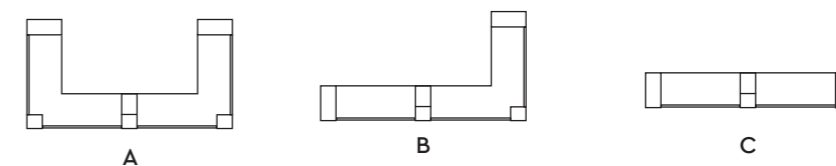

Alcune possibili combinazioni Possible compositions