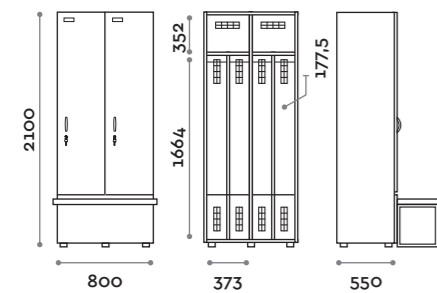

BANB46-23
Doppia colonna 2 ante per panca
Double column 1-tier locker,
2 doors, bench-version