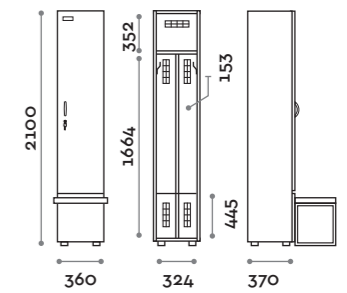

BANB56-23
Singola colonna 1 anta per panca
Single column 1-tier locker,
bench-version