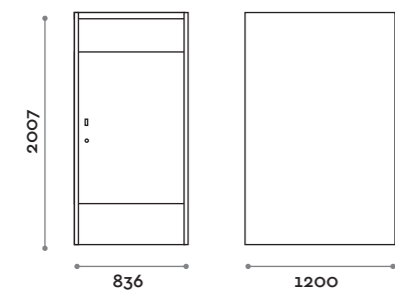

Alter

Cabina spogliatoio in MFC con anta intera e chiusura a chiave compreso di gancio appenderia interno. Panca esclusa. Per ambienti asciutti.

Free-standing changing cubicle in MFC with full door and keylock, internal hanging hook included. Bench excluded. For dry environments.

Struttura / Structure

Finiture standard / Standard finishes

ALTER

Vela

Divisorio con telaio di metallo e inserto in melaminico con finiture di serie (vedi The Swatch Book). Per ambienti asciutti.

Partition element with metal frame and integrated MFC panel in wood finishes (see The Swatch Book). For dry environments.

Telaio / Frame

Acciaio / Steel

Pannello / Panel

Finiture standard / Standard finishes

alcune possibili combinazioni / some possible combinations

VELA1

VELA2

VELA3