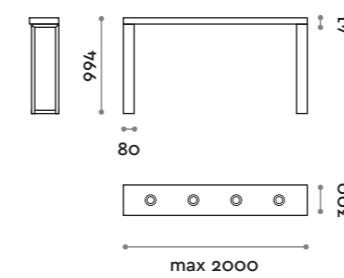

Jump

location: Bergamo, Italy
project: Fit Interiors

Mensola in finto spessore h 70 mm, con struttura in MDF laminato e boccole portaphon in alluminio.

Floating shelf with aluminium hair-dryer slots, 70 mm thick with laminated MDF structure.

Mensola / Shelf

Finiture standard
Standard finishes

ACCMES

Mensola spessore h 41 mm, con struttura in MDF laminato e boccole portaphon in alluminio.
Gambe in acciaio verniciato, mensola max 2 mt.

Floating shelf with aluminium hair-dryer slots, 41 mm thick with laminated MDF structure.
Painted steel legs, shelf length up to 2 m

Mensola / Shelf

Finiture standard
Standard finishes

Gambe / Legs

Acciaio verniciato
Painted steel

ACCMEN-20