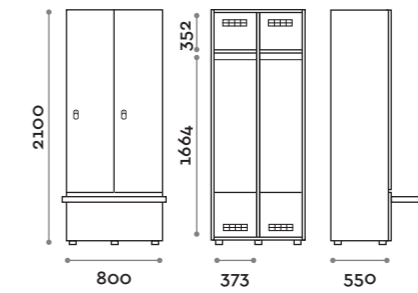

TSANB44-23
Doppia colonna 2 ante per panca a sbalzo
Double column 1-tierlocker, cantilevered
bench version, full lenght doors