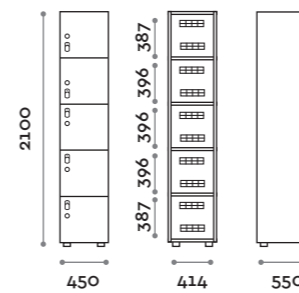

VANB05-23
Singola colonna 5 ante
Single column 5-tiers locker