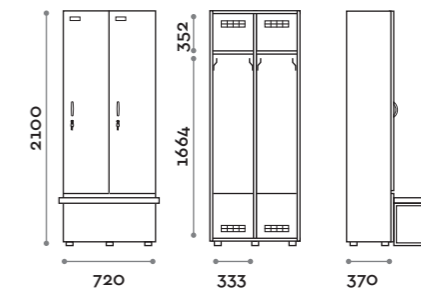

BANB74-23
Doppia colonna 2 ante per panca
Double column 1-tier locker,
2 doors, bench-version