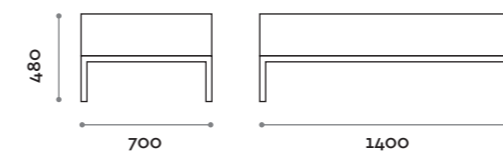

9010
White

Seduta / Seat

Ecopelle stampata
Printed eco-leather

THE SWATCH BOOK

DUNE

Rafa Nadal Academy

location: Kuwait
project: Fit Interiors

Novecolli