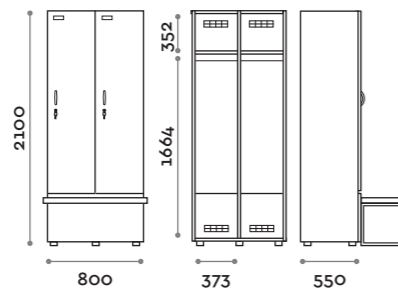

BANB44-23
Doppia colonna 2 ante per panca
Double column 1-tier locker,
2 doors, bench-version