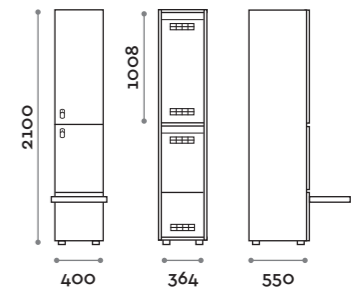

TSANB44-23
Doppia colonna 2 ante per panca a sbalzo
Double column 1-tierlocker, cantilevered
bench version, full lenght doors

TSANB35-23
Singola colonna 2 ante per panca a sbalzo
Single column 2-tiers locker, cantilevered
bench version