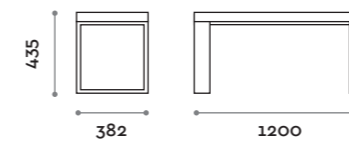

PSM180S-20

Panca singola in MDF e laminato
Single-deep bench in MDF and laminate

PSM120D-20

Panca doppia in MDF e laminato
Double-deep bench in MDF and laminate

PSM180D-20

Panca doppia in MDF e laminato
Double-deep bench in MDF and laminate