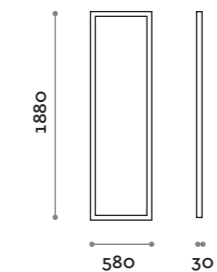

Alter

Cabina spogliatoio in MFC con anta intera e chiusura a chiave compreso di gancio appenderia interno. Panca esclusa. Per ambienti asciutti.

Free-standing changing cubicle in MFC with full door and keylock, internal hanging hook included. Bench excluded. For dry environments.

Struttura / Structure

Finiture standard / Standard finishes

ALTER

Vela

Divisorio con telaio di metallo e inserto in melaminico con finiture di serie (vedi The Swatch Book). Per ambienti asciutti.

Partition element with metal frame and integrated MFC panel in wood finishes (see The Swatch Book). For dry environments.

Telaio / Frame

Acciaio / Steel

Pannello / Panel

Finiture standard / Standard finishes

alcune possibili combinazioni / some possible combinations

VELA1

VELA2

VELA3