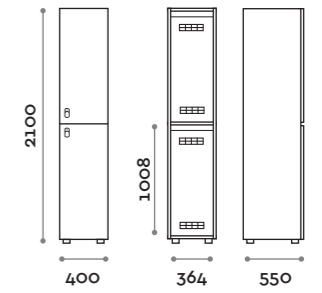

NEXT32-23
Singola colonna 2 ante
Single column 2-tiers locker