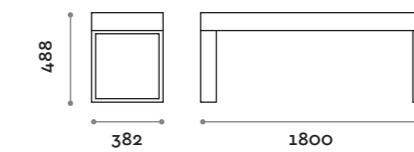

PSC180S

Panca singola con seduta imbottita in ecopelle
Single-deep eco-leather upholstered bench