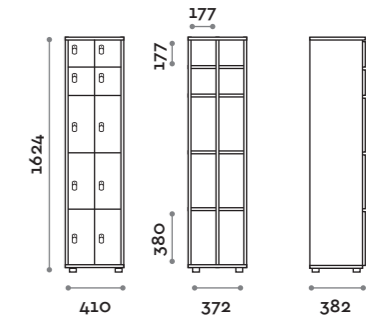

APV10
Portavalori 10 ante
Safe deposit locker with 10 doors