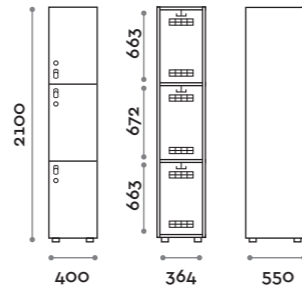

VANB323-23
Singola colonna 3 ante con gancio
Single column 3-tiers locker with hook