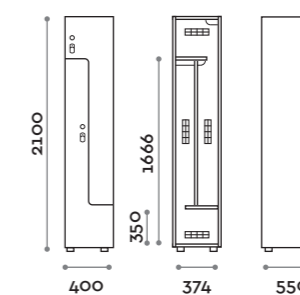

VANB38-23
Singola colonna 2 ante a "L"
Single column locker, 2 L-shaped doors