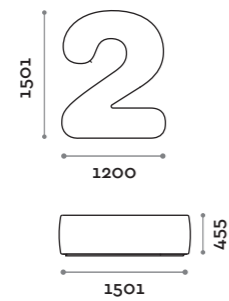

Number shaped seat with upholstery and covering in fire-retardant eco-leather (certification UNI 9175 class 1IM).

Seduta / Seat

Ecopelle standard
Standard eco-leather

NUMBERS1

NUMBERS2

NUMBERS3

NUMBERS4

NUMBERS5