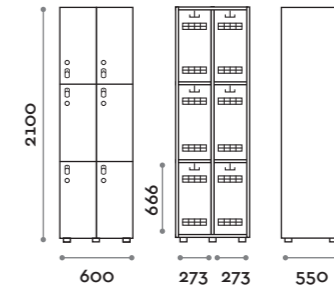

VANB63-23
Doppia colonna 6 ante con gancio
Double column 3-tiers locker, 6 doors with hook