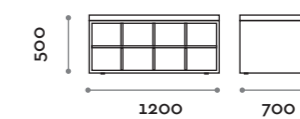

TRAFFIC3D / TRAFFIC3D-W

Panca doppia con 16 vani a giorno
Double seat bench with 16 open compartments