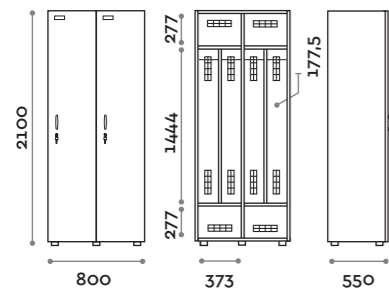

BANB43-23
Doppia colonna 2 ante
Double column 1-tier locker, 2 doors