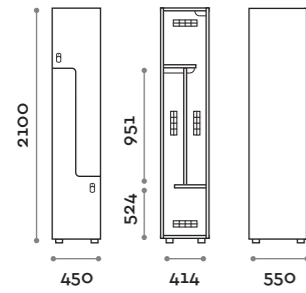

ANB12-23
Singola colonna 2 ante per panca
Single column 2-tiers locker, bench version