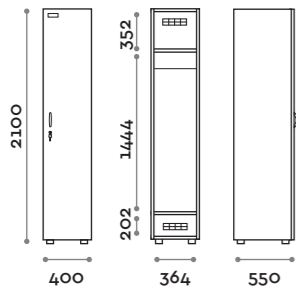

Division

BANB31-23
Singola colonna 1 anta
Single column 1-tier locker,
full length door