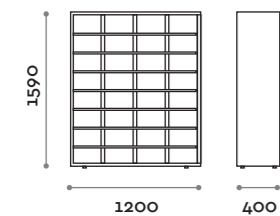

Struttura / Structure

Finiture standard
Standard finishes

T-RACK1

Mobile scarpiera con 32 vani chiusi con chiave
Shoerack with 32 keylocked compartments

T-RACK2

Mobile scarpiera con 32 vani a giorno
Shoerack with 32 open compartments