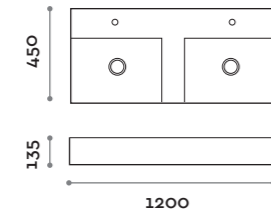

BLOCK120

2 vasche
2 sinks