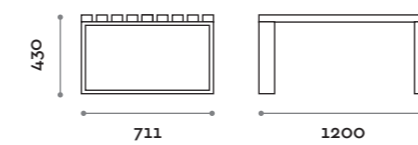

PSD120D

Panca doppia a doghe
Wooden slats bench, double-deep