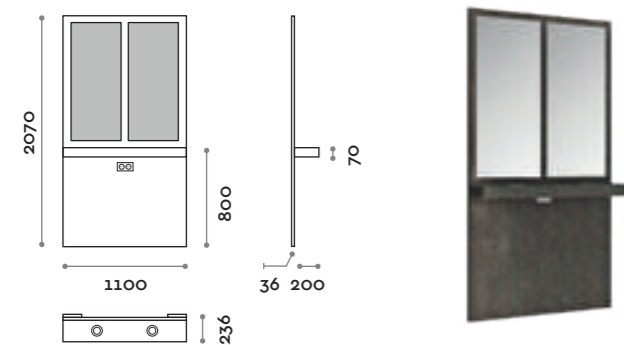

Wall hung vanity unit with 2 mirrors, shelf with 2 aluminium hairdryer slots, sockets fixed to the structure. Electrical components according to each destination countries' laws.

ACCSPES-24

Specchiera da appendere composta da due specchi e mensola con due boccole portaphon in alluminio