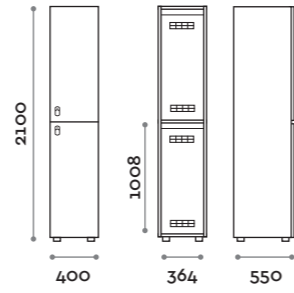

TANB32-23
Singola colonna 2 ante
Single column 2-tiers locker