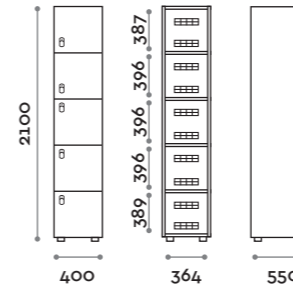

ANB325-23
Singola colonna 5 ante
Single column 5-tiers locker