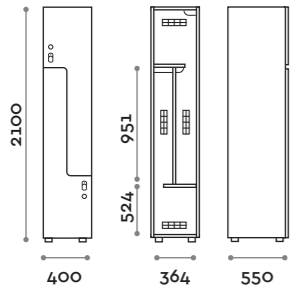

Etoile

VANB39-23
Singola colonna 2 ante a "L"
Single column locker, 2 L-shaped doors