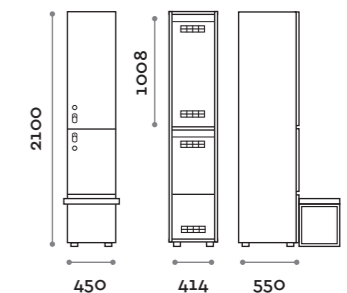

VANB12-23
Singola colonna 2 ante per panca
Single column 2-tiers locker, bench version