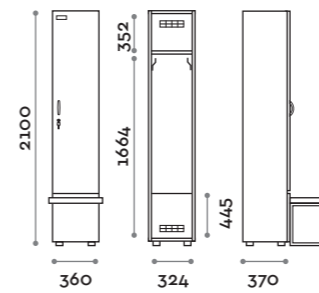

BANB54-23
Singola colonna 1 anta per panca
Single column 1-tier locker,
bench-version