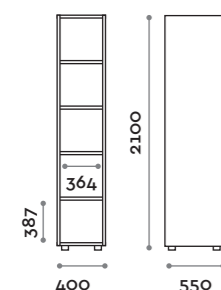

Sistema di arredo complementare a tutte le tipologie di armadi per spogliatoio, per area reception e lounge

Complementary furniture system for all locker types and for reception and lounge areas

Caratteristiche

- Mobili realizzati con pannelli in MFC spessore 18 mm bordati in ABS con colla poliuretanic
- Cerniere certificate per 80.000 cicli di apertura
- Anta e struttura in MFC in varie finiture (vedi The Swatch Book)
- Angolo di apertura dell'anta 110°
- Armadio con serratura chiave

Characteristics

- Furniture made of MFC panels thickness 18 mm edged in ABS with poliurethanic glue
- Hinges certified for 80.000 opening cycles
- Door and structure in MFC panel in various finishes (see The Swatch Book)
- Door 110° opening angle
- Cupboard with keylock

Opzionali su richiesta

- Maniglie a scelta tra tutte le tipologie
- Cerniere ammortizzate
- Zoccolo in tre colori: argento, nero, bianco

Optional upon request

- Handles to choose from all types
- Braked hinges
- Skirting board in three colors: silver, black, white

Anta e struttura / Door and Structure

Finiture standard
Standard finishes

MB100
Mobile due ante con serratura
2-door cupboard with lock

G Club

location: Milan, Italy
project: arch. Paola Giambelli / Fit Interiors