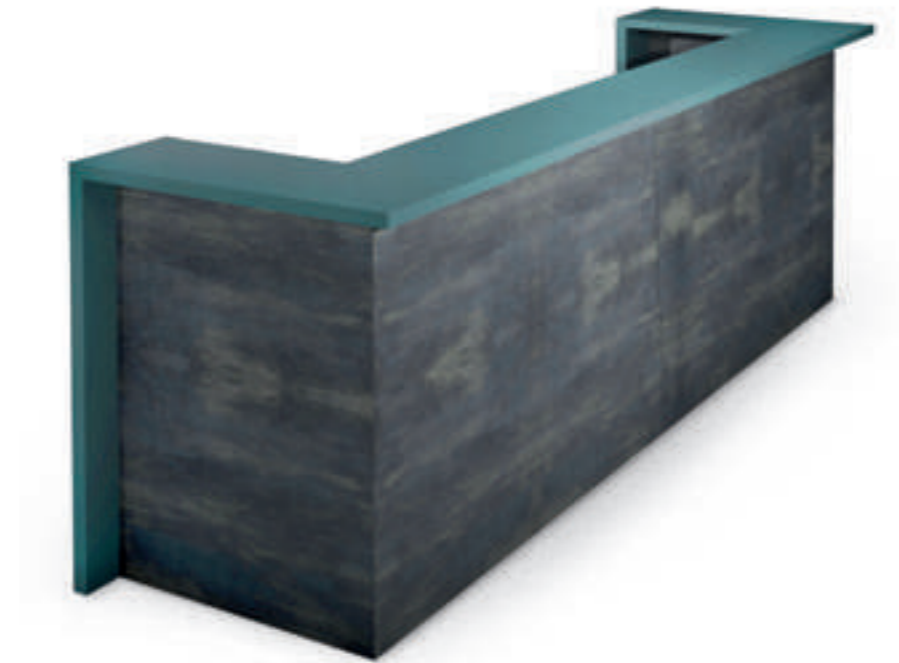

Alpha

MoveMed

location: Milan, Italy
project: Antitetico

Vector

Bancone modulare in MFC con luci LED.

Modular counter made of MFC with LED lighting

Struttura / Structure

Finiture standard
Standard finishes