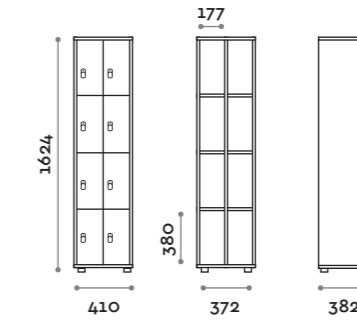

APV08
Portavalori 8 ante
Safe deposit locker with 8 doors