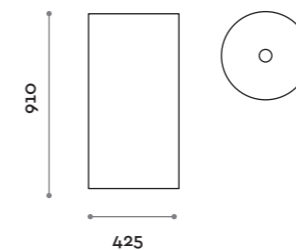

Block

Lavabo in ceramica, installazione a parete con piletta in ceramica a scarico libero

Wall-mounted ceramic washbasin with free discharge ceramic drain

Lavabo / Sink

Colori opachi
Matt colors

09
Bianco

BLOCK50

1 vasca
1 sink

BLOCK60

1 vasca
1 sink

BLOCK80

1 vasca
1 sink

BLOCK120

2 vasche
2 sinks

Miscelatori / Faucets

RUBIO1

Miscelatore monocomando soprapiano per lavabo, comando a leva.
Countertop lever mixer tap.

Pila

Lavabo centro stanza.
Free standing sink.

Lavabo / Sink

Colori opachi
Matt colors

Bianco
White

PILASF

Miscelatori / Faucets

RUBIO3

Miscelatore monocomando a parete con comando a leva, completo di parti da incasso.
Single lever built-in faucet for sink, complete with built-in parts.

RUBIO4

Miscelatore monocomando a parete su piastra con comando a leva, completo di parti da incasso.
Single lever built-in faucet for sink with cover, complete with built-in parts.