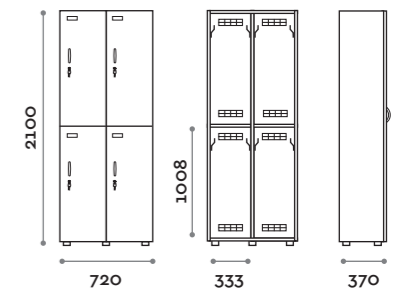

BANB72-23
Doppia colonna 4 ante
Double column 2-tiers locker, 4 doors