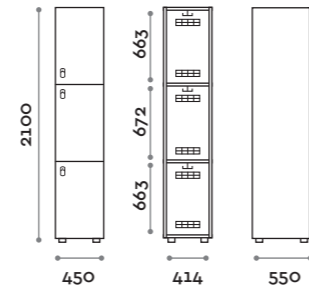

ANB023-23
Singola colonna 3 ante
Single column 3-tiers locker

ANB05-23
Singola colonna 5 ante
Single column 5-tiers locker