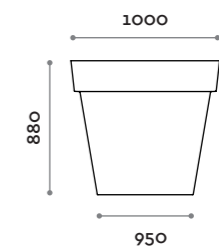

Polyethylene vase, matt finish, 100% recyclable, large size. For indoor and outdoor use.

Vaso / Vase

Polietilene opaco
Matt polyethylene

BIG 1

BIG 2

Pilar

Vaso in polietilene, finitura opaca, 100% riciclabile, di varie dimensioni. Per esterni e interni.