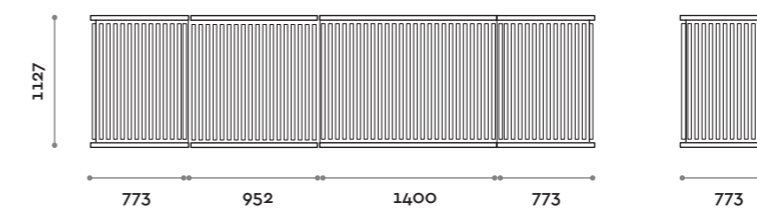

Piano di lavoro / Worktop

Finiture
Finishes