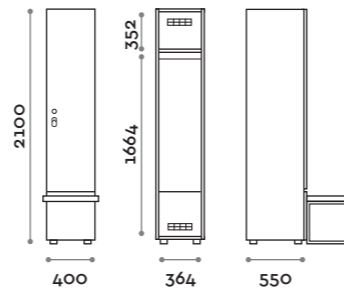

VANB34-23
Singola colonna 1 ante per panca
Single column 1-tier locker, bench version