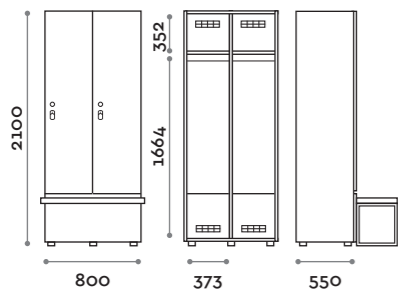

VANB44-23
Doppia colonna 2 ante per panca
Double column 2-tiers locker, bench version