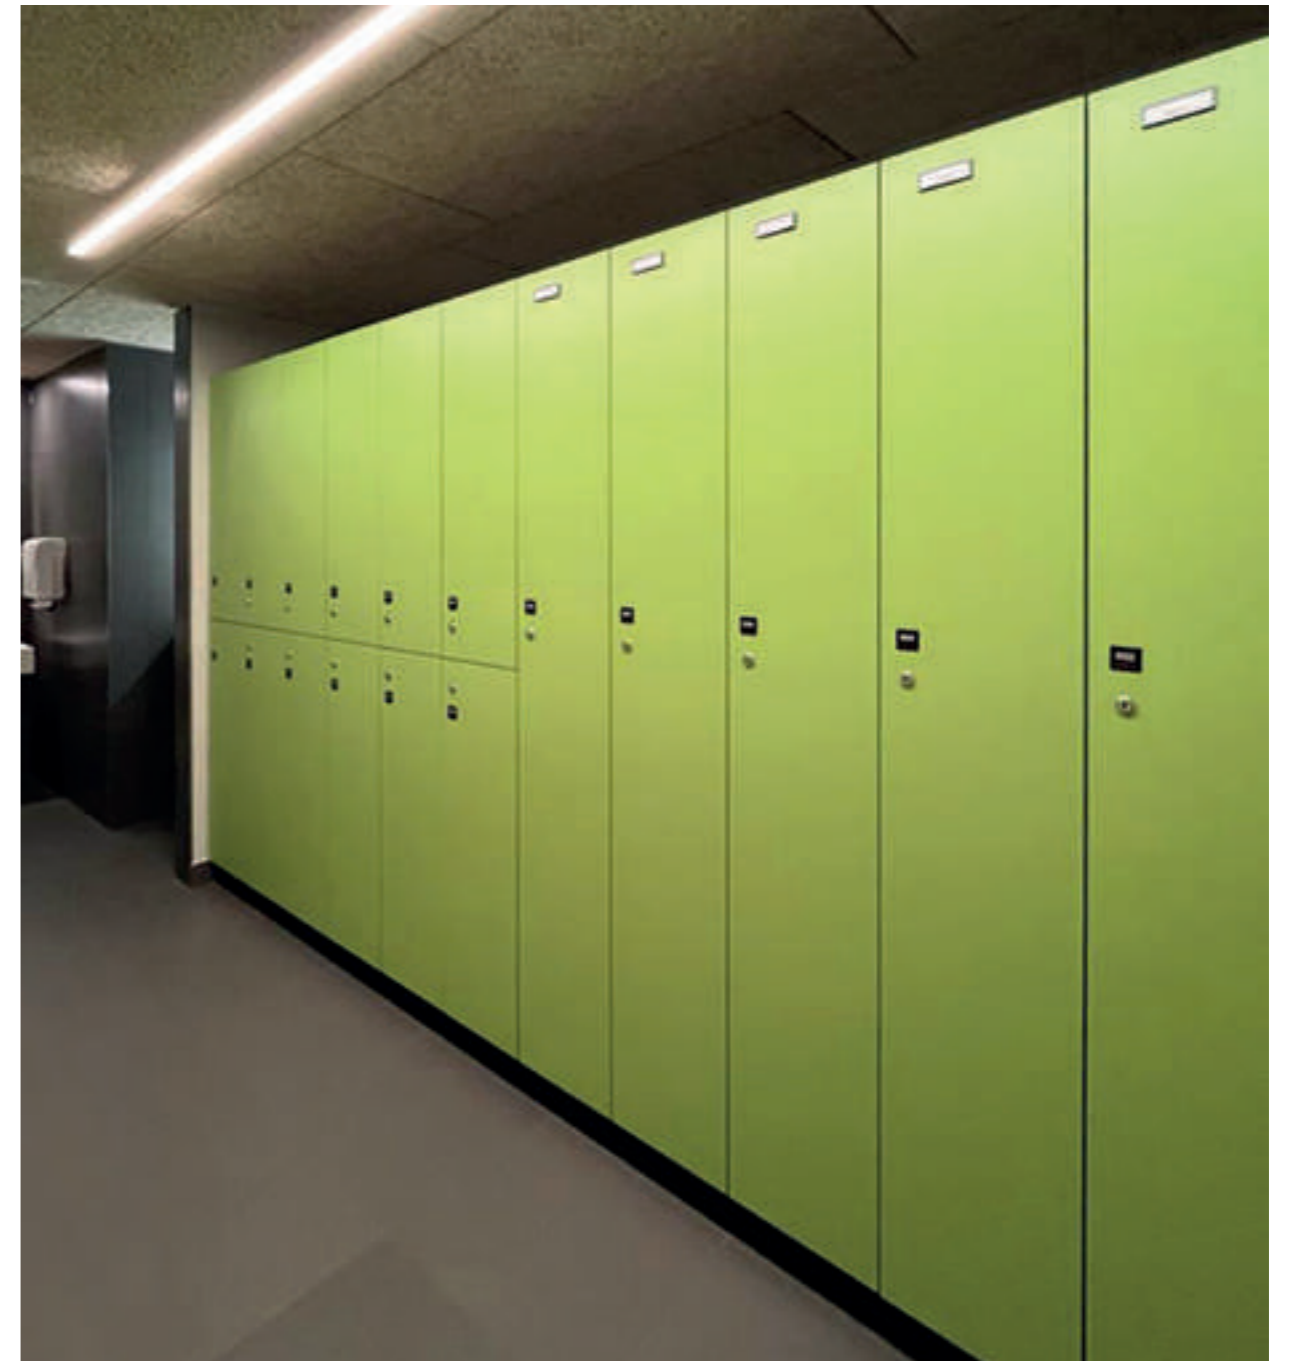

Characteristics

- Single and double column lockers, height with skirting board 2170 mm
- Locker made of MFC panels thickness 18 mm edged in ABS with poliurethanic glue
- Ventilation grids
- Bar for coat hangers or hook for each compartment
- Adjustable feet
- Hinges certified for 80.000 opening cycles
- Door 155° opening angle
- Locker nameplate
- Bridge handle
- Keylocks (with 2 keys + numbered locker key wrist strap)

Optional

- Door in MFC panel in various finishes (see The Swatch Book)
- Internal structure in two colors: grey or cashmere

Optional upon request

- Braked hinges
- Document holder
- Mirrors
- Storage basket
- Plastic hanger (only for lockers depth 550 mm)
- Anti-theft wooden hanger (only for lockers depth 550 mm)
- USB socket
- Shoe rack
- End side panels or end side panels with LED
- End side panels rounded
- Rounded panel for internal corner
- Rounded panel for external corner
- Upper veil
- Top or top with LED
- Sloping top
- Skirting board in three colors: silver, black, white
- Other types of lock (pag. 152-155)

Anta / Door

Finiture standard
Standard finishes

THE SWATCH BOOK

Struttura / Structure

Finiture
Finishes

D143PS30
Grey

6577ST
Cashmere

Maniglia / Handle

Starpool

location: Trento, Italy
project: Fit Interiors