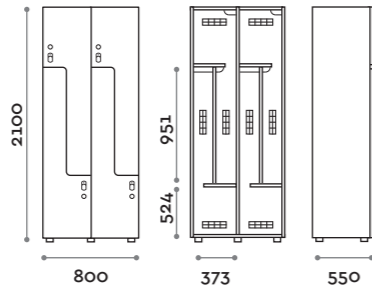

VANB48-23
Doppia colonna 4 ante a "L"
Double column locker, 4 L-shaped doors

Etoile

VANB39-23
Singola colonna 2 ante a "L"
Single column locker, 2 L-shaped doors

VANB49-23
Doppia colonna 4 ante a "L"
Double column locker, 4 L-shaped doors