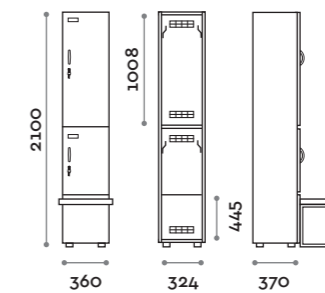

BANB55-23
Singola colonna 2 ante per panca
Single column 2-tiers locker,
bench-version