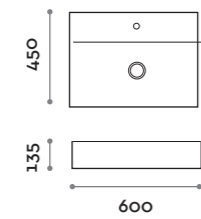

BLOCK60

1 vasca
1 sink