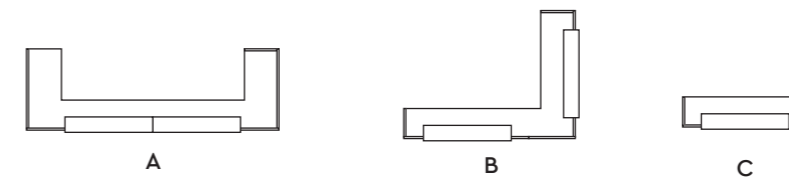

Bancone modulare in MFC con luci LED.

Modular counter made of MFC with LED lighting

Struttura / Structure

Finiture standard
Standard finishes

Piano di lavoro / Worktop

Finiture
Finishes

Alcune possibili combinazioni
Possible compositions