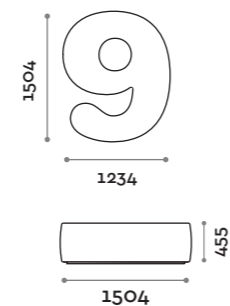

NUMBERS6

NUMBERS7

NUMBERS8

NUMBERS9

NUMBERS0

Luna

Seduta con piccolo schienale, imbottitura e rivestimento in ecopelle ignifuga (certificazione UNI 9175 class 1IM)

Circular seat with small backrest, upholstery and covering in fire-retardant eco-leather (UNI 9175 class 1IM certification).