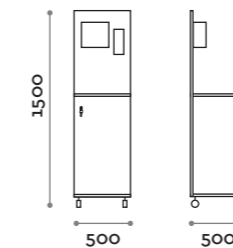

T-Rack

Struttura in MFC con divisori e ripiani a giorno oppure chiusa con ante e chiave. Per ambienti asciutti.

MFC-Structure with open compartments or with doors and keylocks. For dry environments.

Struttura / Structure

Finiture standard
Standard finishes

T-RACK1

Mobile scarpiera con 32 vani chiusi con chiave
Shoerack with 32 keylocked compartments

T-RACK2

Mobile scarpiera con 32 vani a giorno
Shoerack with 32 open compartments

Hello

Sanitizer Station

Mobile su ruote in MFC, completo di dispenser carta antibatterico, dispenser gel igienizzante antibatterico con pulsante e bidone porta rifiuti. Due vani interni chiusi con anta e chiave

Sanitizer Station

Cabinet in MFC on wheels, complete with antibacterial paper dispenser, antibacterial gel dispenser with pushbutton and waste bin in PVC. The cabinet can be closed with a lockable door.

Struttura / Structure

Finiture standard
Standard finishes

HELLOSS

Sanitizer Totem

Mobile su base fissa, completo di dispenser carta, dispenser gel igienizzante antibatterico automatico e bidone porta rifiuti. Cassa in MFC, anta in HPL. Vano interno chiusura con chiave.

Sanitizer Totem

Cabinet complete with paper dispenser, hands-free antibacterial gel dispenser and waste bin in PVC. The cabinet can be closed with a lockable door. Frame in MFC, door in HPL.

Struttura / Structure

Finiture
Finishes

Anta / Door

HPL

HELLOST