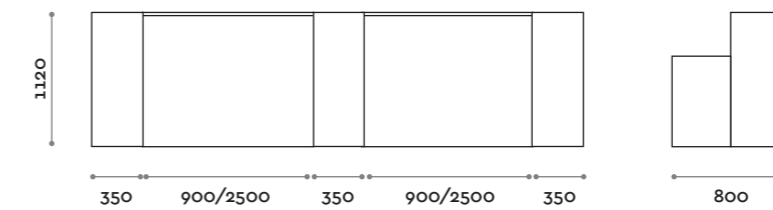

Piano di lavoro / Worktop

Finiture
Finishes

D143PS30
Grey

6577ST
Cashmere

Matt Black
Wax

White Wax