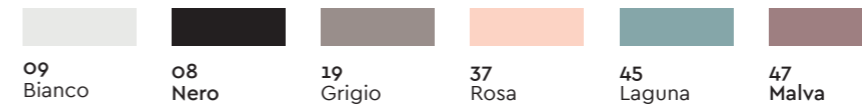

Lavabo / Sink

Colori opachi
Matt colors

SHAPE60

Lavabo in ceramica rettangolare
Rectangular ceramic sink

SHAPE40

Lavabo in ceramica tondo
Rounded ceramic sink

SHAPE65

Lavabo in ceramica ovale
Oval ceramic sink