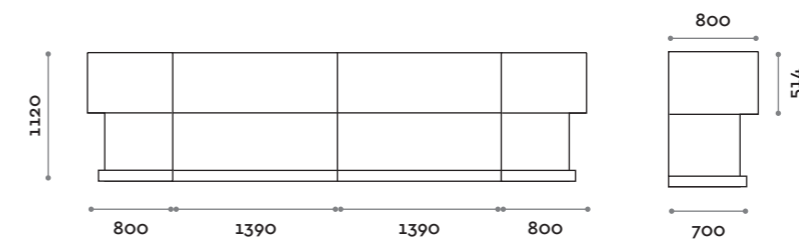

Piano di lavoro / Worktop

Finiture
Finishes