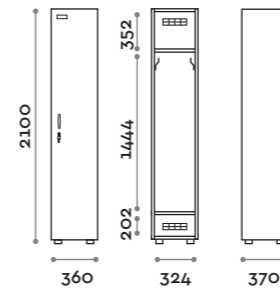

BANB51-23
Singola colonna 1 anta
Single column 1-tier locker