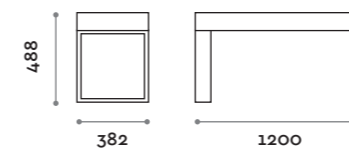

PSC120S

Panca singola con seduta imbottita in ecopelle
Single-deep eco-leather upholstered bench