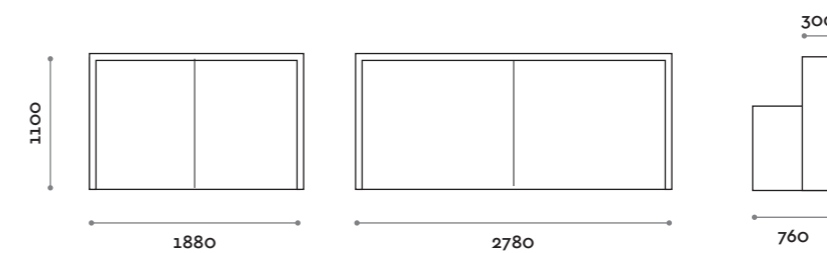

Piano di lavoro / Worktop

Finiture
Finishes