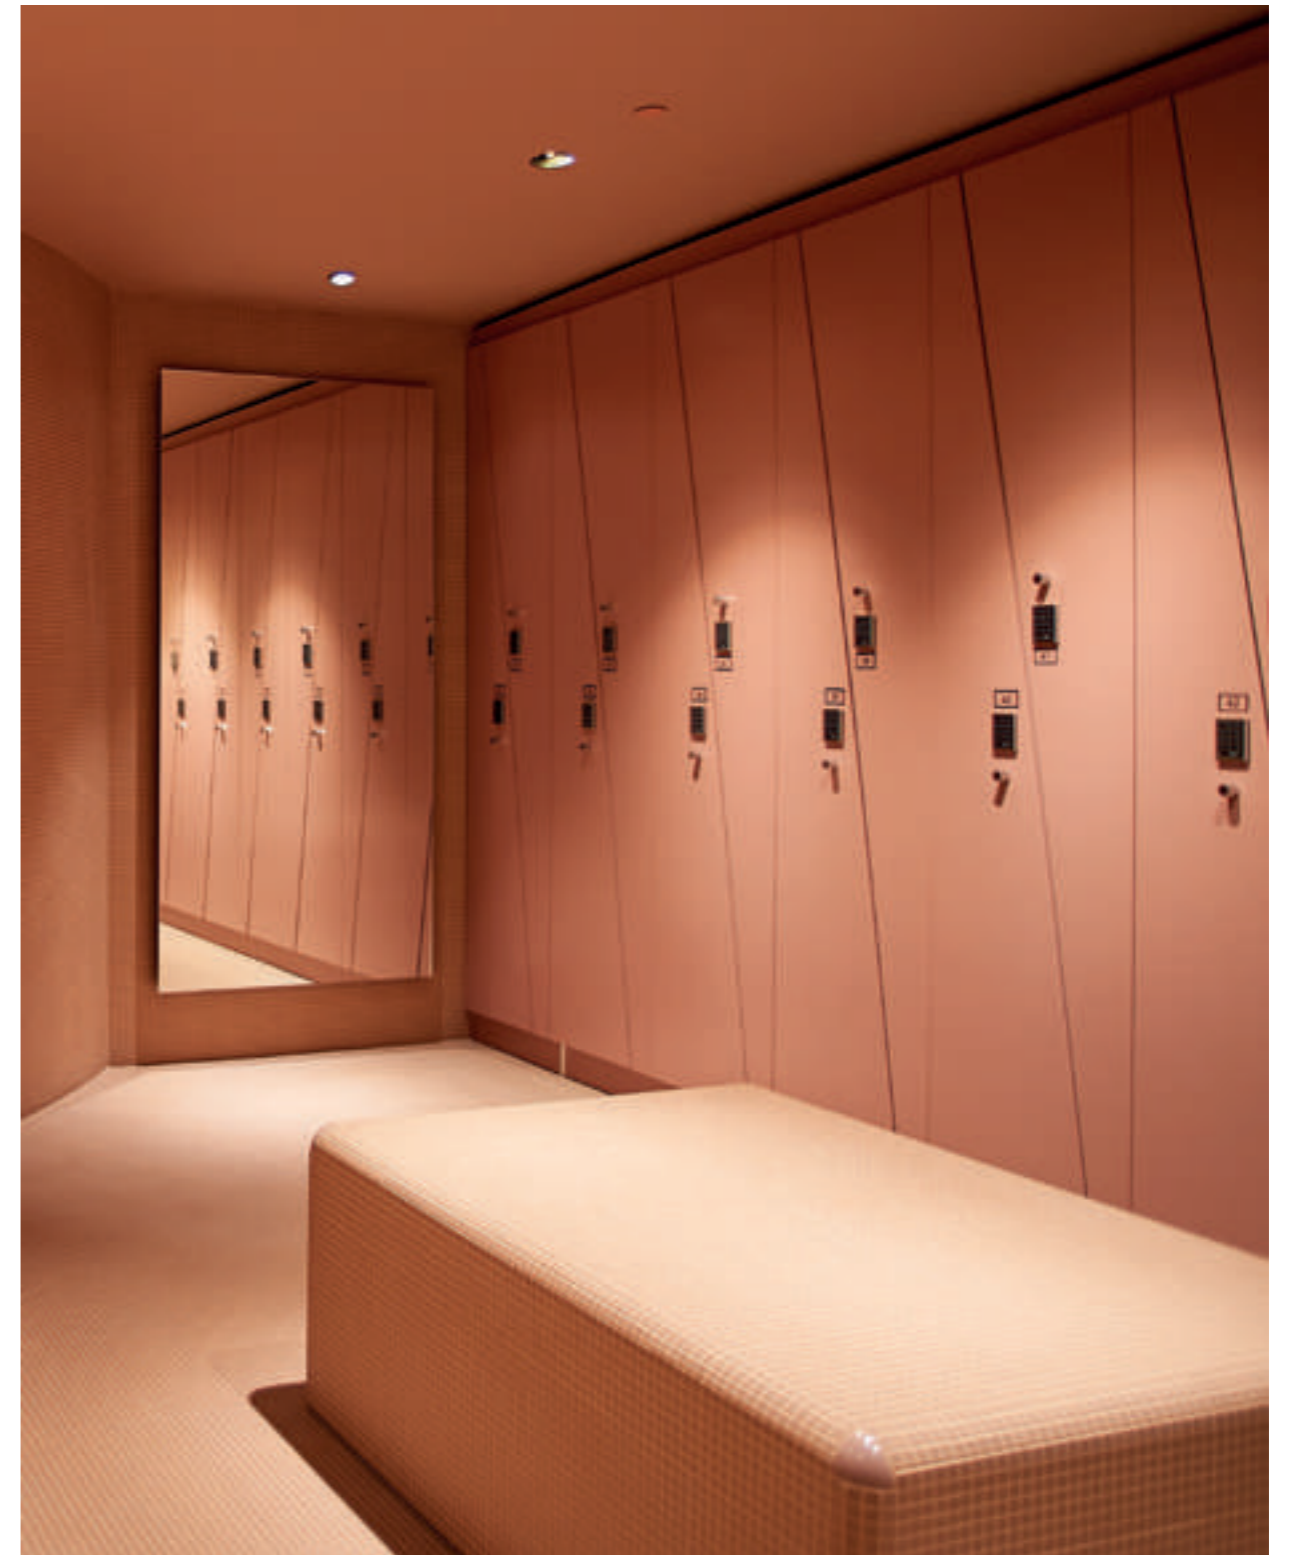

Characteristics

- Single column lockers, height with skirting board 2170 mm
- Locker made of MFC panels thickness 18 mm edged in ABS with poliurethanic glue
- Ventilation grids
- Bar for coat hangers or hook for each compartment
- Two coat hangers for compartment
- Adjustable feet
- Hinges certified for 80.000 opening cycles
- Braked hinges
- Door 155° opening angle
- Number made of PVC with Fit Interiors logo
- Padlock system

Options

- Door in MFC panel in various finishes (see The Swatch Book)
- Internal structure in two colors: grey or cashmere

Optional upon request

- Document holder
- Mirrors
- Storage basket
- Anti-theft wooden hanger
- USB socket
- Shoe rack
- End side panels or end side panels with LED
- End side panels rounded
- Rounded panel for internal corner
- Rounded panel for external corner
- Upper veil
- Top or top with LED
- Skirting board in three colors: silver, black, white
- Other types of lock (pag. 152-155)
- Handles to choose from all types
- Other types of number

Anta / Door

Finiture standard
Standard finishes

THE SWATCH BOOK

Struttura / Structure

Finiture
Finishes

D143PS30
Grey

6577ST
Cashmere

Maniglia / Handle

Lista pag. 150 / List p. 150

Galleries Lafayette

location: Paris, France

project: arch. Claire Jeancourt Galignani