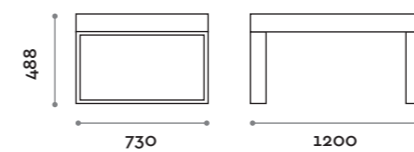

PSC120D

Panca doppia con seduta imbottita in ecopelle
Double-deep eco-leather upholstered bench