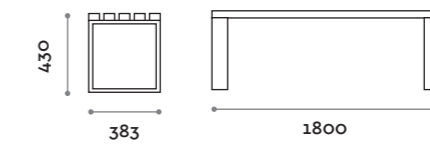

Telaio / Frame
Acciaio verniciato
Painted steel

Seduta / Seat

Doghe in legno massello
Slats in solid ash wood

PSD120S

Panca singola a doghe
Wooden slats bench, single-deep

PSD180S

Panca singola a doghe
Wooden slats bench, single-deep