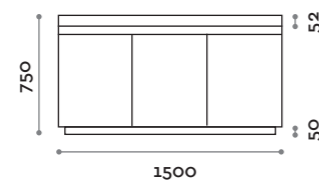

ACCSINKD150