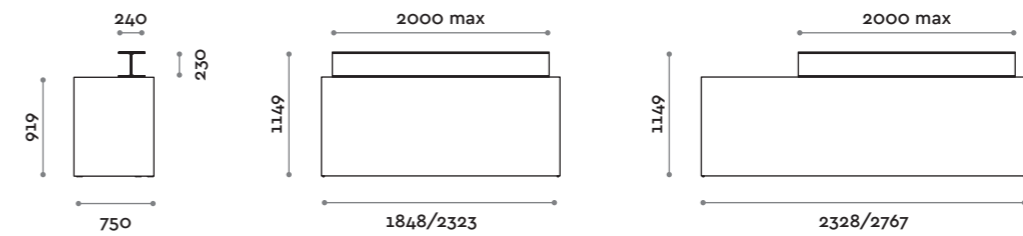

Metropolis

> Alberto Manzoni

location: Teramo, Italy
project: arch. Alejandro Bozzi

Bancone realizzato con struttura e piano lavoro in nobilitato da 36 mm rivestito in laminato. Bancalina decorativa composta da trave HEA in ferro (lunghezza max 2000 mm).

Reception counter with laminated and MFC structure 36 mm thickness, with central top consisting of iron HEA beam (max. length 2000 mm).

Struttura e piano di lavoro / Structure and worktop

Finiture standard
Standard finishes

Top / Top

Ferro
Iron