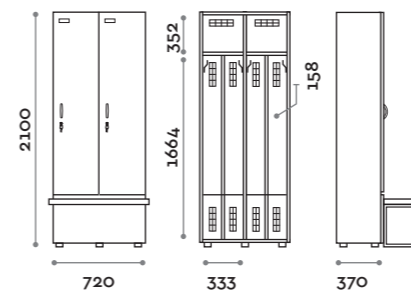

BANB76-23
Doppia colonna 2 ante per panca
Double column 1-tier locker,
2 doors, bench-version