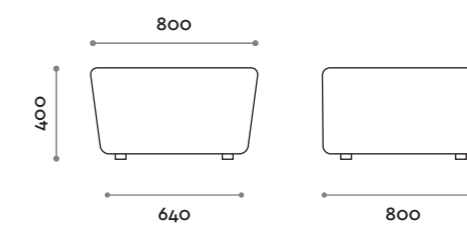

Ecopelle standard
Standard eco-leather

LINGOTTO80S

LINGOTTO120S

Combo

Nemea

location: Naples, Italy
project: Studio AArchitetti Noorda Schiavon

Combo

Hub