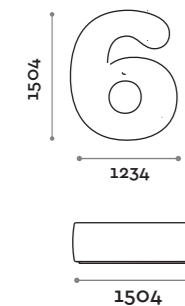

Numbers

> arch. Simone Micheli

Seduta a forma di numero con imbottitura e rivestimento in ecopelle ignifuga (certificazione UNI 9175 class 1IM).

Number shaped seat with upholstery and covering in fire-retardant eco-leather (certification UNI 9175 class 1IM).

Seduta / Seat

Ecopelle standard
Standard eco-leather

NUMBERS6

Luna

Seduta con piccolo schienale, imbottitura e rivestimento in ecopelle ignifuga (certificazione UNI 9175 class 1IM)

Circular seat with small backrest, upholstery and covering in fire-retardant eco-leather (UNI 9175 class 1IM certification).

Seduta / Seat

Ecopelle standard
Standard eco-leather

location: Borgo Valsugana, Italy
project: Fit Interiors