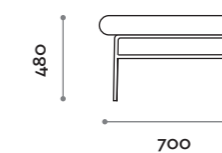

Voga

Sandareds

location: Sandared, Sweden
project: Fit Interiors

Panca con telaio in acciaio con trattamento in cataforesi antiruggine e verniciatura a polveri epossidiche, seduta in ecopelle ignifuga (certificazione UNI 9175 class 1M) trapuntata.

Bench with rustproof cataphoresis treatment steel structure, painted with epoxy powder, quilted seat in fireproof eco-leather (UNI 9175 class 1M certification).

Telaio / Frame

Acciaio verniciato
Painted steel

Black

41199
Gold

Seduta / Seat

Ecopelle standard
Standard eco-leather

THE SWATCH BOOK

VOGA