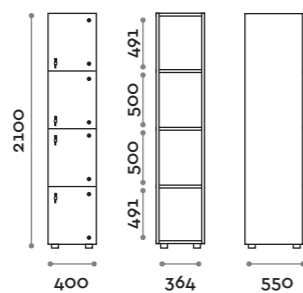

CANB4W40-23
Singola colonna 4 ante
Single column 4-tiers locker