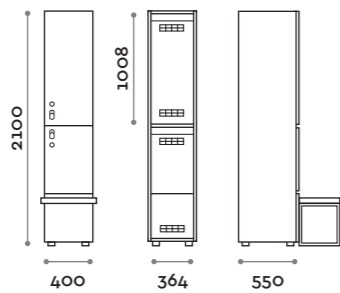

VANB35-23
Singola colonna 2 ante per panca
Single column 2-tiers locker, bench version