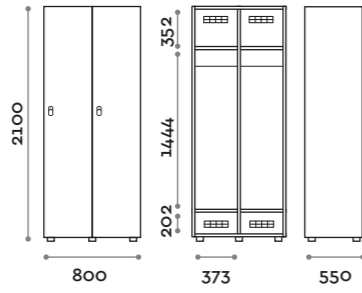

TANB41-23
Doppia colonna 2 ante
Double column 1-tier locker