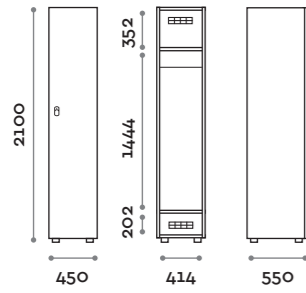

ANB03-23
Singola colonna 2 ante a "L"
Single column locker with 2 L-shaped doors

Atelier

ANB01-23
Singola colonna 1 ante
Single column 1-tier locker