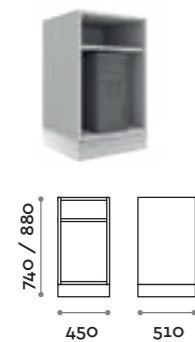

VEMO3PC-20

Vano a giorno con 1 ripiano mobile
Open unit with 1 removable shelf