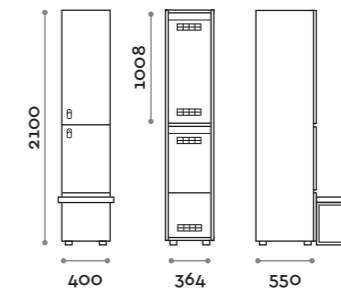

ANB35-23
Singola colonna 2 ante per panca
Single column 2-tiers locker, bench version