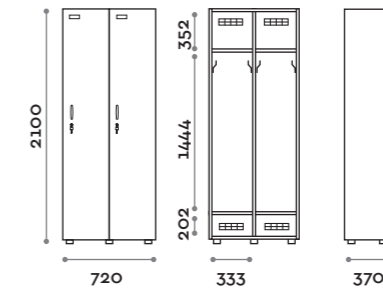

BANB71-23
Doppia colonna 2 ante
Double column 1-tier locker, 2 doors