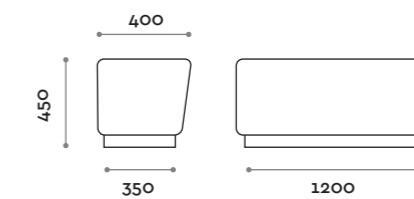

Skirting board in three colors: silver, black, white.

Seduta / Seat

Ecopelle standard
Standard eco-leather

THE SWATCH BOOK

PSG80S

PSG120S

PSGANG

Up