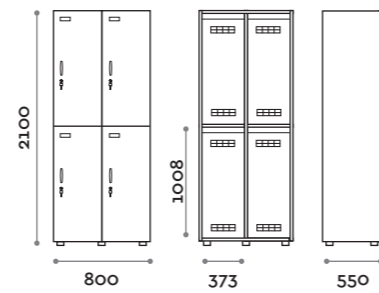

BANB42-23
Doppia colonna 4 ante
Double column 2-tiers locker, 4 doors