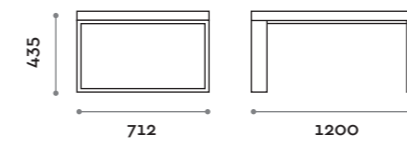

PSM120D-20

Panca doppia in MDF e laminato
Double-deep bench in MDF and laminate