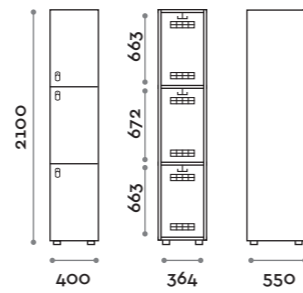

TANB323-23
Singola colonna 3 ante
Single column 3-tiers locker