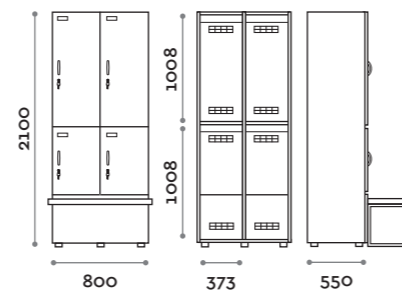

BANB45-23
Doppia colonna 4 ante per panca
Double column 2-tiers locker,
bench-version, 4 doors