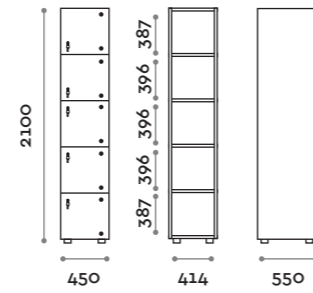

CANB5W45-23
Singola colonna 5 ante
Single column 5-tiers locker