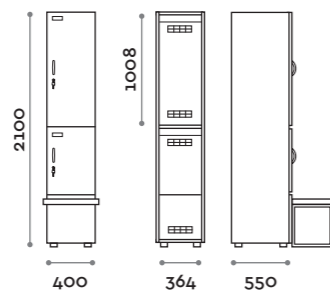

BANB35-23
Singola colonna 2 ante per panca
Single column 2-tiers locker,
bench-version