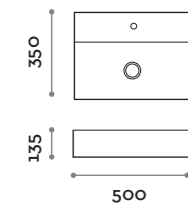

Block

Lavabo in ceramica, installazione a parete con piletta in ceramica a scarico libero

Wall-mounted ceramic washbasin with free discharge ceramic drain

Lavabo / Sink

Colori opachi
Matt colors

09
Bianco

BLOCK50

1 vasca
1 sink