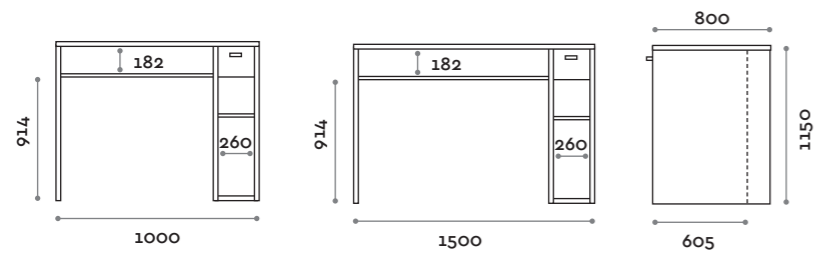

ACCTRAIN100

ACCTRAIN150

Free

Self-service station con piano di lavoro in multistrati marino e laminato, 3 porte, maniglie e griglie di areazione. Escluso di impianto di spillatura.

Self-service station with worktop in marine plywood + laminate, 3 doors, handles and ventilation grids. Tapping system not included.

Struttura / Structure

Finiture standard
Standard finishes