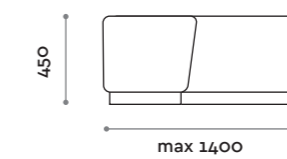

Round

G Club

location: Milan, Italy
project: arch. Paola Giambelli / Fit Interiors

Panca per fronte armadio o composizione a isola in ecopelle ignifuga (certificazione UNI 9175 class 1IM).

Opzionali su richiesta

Zoccolo in tre colori: argento, nero, bianco

Bench to be put in front of lockers or island composition covered in Fireproof eco-leather (UNI 9175 class 1IM certification).

Optional upon request

Skirting board in three colors: silver, black, white.

Seduta / Seat

Ecopelle standard
Standard eco-leather

THE SWATCH BOOK

PSG80S

PSG120S

PSGANG