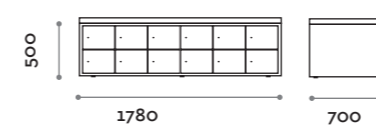

TRAFFIC2D / TRAFFIC2D-W

Panca doppia con 24 vani chiusi
Double seat bench with 24 closed compartments