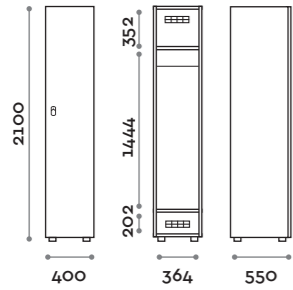

People

ANB31-23
Singola colonna 1 ante
Single column 1-tier locker