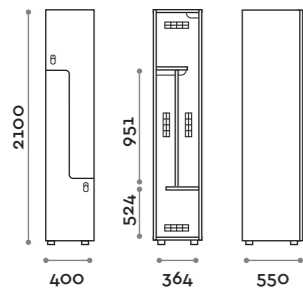

TANB39-23
Singola colonna 2 ante a "L"
Single column locker, 2 L-shaped doors