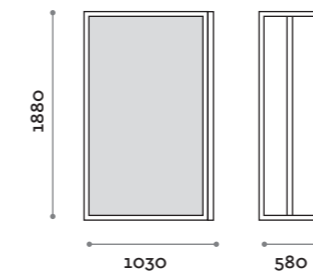

Alter

Cabina spogliatoio in MFC con anta intera e chiusura a chiave compreso di gancio appenderia interno. Panca esclusa. Per ambienti asciutti.

Free-standing changing cubicle in MFC with full door and keylock, internal hanging hook included. Bench excluded. For dry environments.

Struttura / Structure

Finiture standard / Standard finishes

ALTER

Vela

Divisorio con telaio di metallo e inserto in melaminico con finiture di serie (vedi The Swatch Book). Per ambienti asciutti.

Partition element with metal frame and integrated MFC panel in wood finishes (see The Swatch Book). For dry environments.

Telaio / Frame

Acciaio / Steel

Pannello / Panel

Finiture standard / Standard finishes

alcune possibili combinazioni / some possible combinations

VELA1

VELA2

VELA3