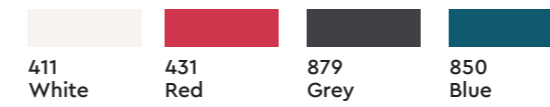

Studio T

David Lloyd

location: Milan, Italy
project: arch. Luciano Messina

Ante e divisori/ Doors and partitions

Vetro / Glass

HPL

STUDIO T

Box toilet con ante e divisori in vetro o HPL.

- Maniglia e serratura libero/occupato
- Profili di battuta in acciaio inox

Toilet cubicle with doors and partition in glass or HPL.

- Handle and vacant/occupied lock
- Closing profile in stainless steel