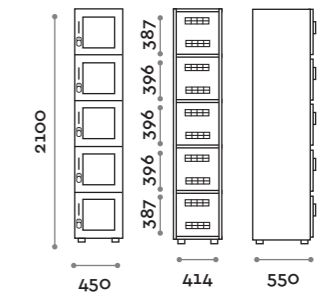

IND05-23

Singola colonna 5 ante
Single column locker with 5 framed door