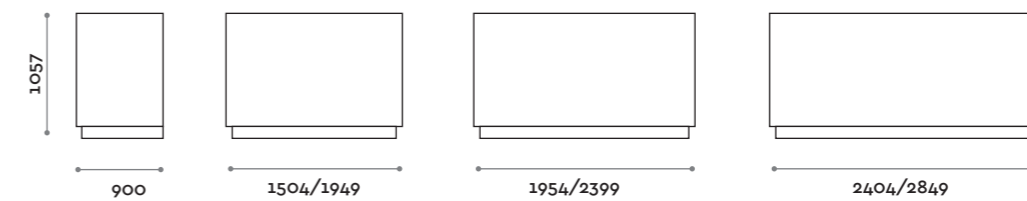

Piano di lavoro / Worktop

Finiture
Finishes

D143PS30
Grey