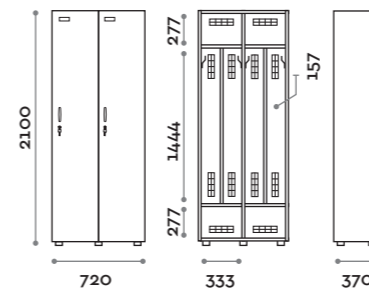

BANB73-23
Doppia colonna 2 ante
Double column 1-tier locker, 2 doors