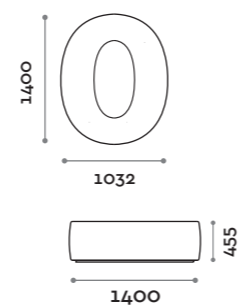

Numbers

> arch. Simone Micheli

Seduta a forma di numero con imbottitura e rivestimento in ecopelle ignifuga (certificazione UNI 9175 class 1IM).

Number shaped seat with upholstery and covering in fire-retardant eco-leather (certification UNI 9175 class 1IM).

Seduta / Seat

Ecopelle standard
Standard eco-leather

NUMBERS0

Luna

Seduta con piccolo schienale, imbottitura e rivestimento in ecopelle ignifuga (certificazione UNI 9175 class 1IM)

Circular seat with small backrest, upholstery and covering in fire-retardant eco-leather (UNI 9175 class 1IM certification).

Seduta / Seat

Ecopelle standard
Standard eco-leather

location: Borgo Valsugana, Italy
project: Fit Interiors