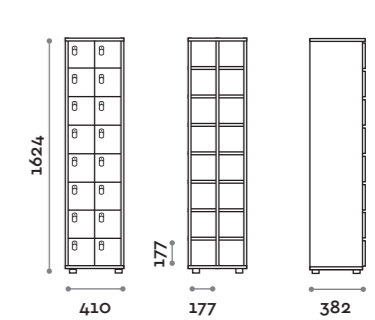

APV16
Portavalori 16 ante
Safe deposit locker with 16 doors