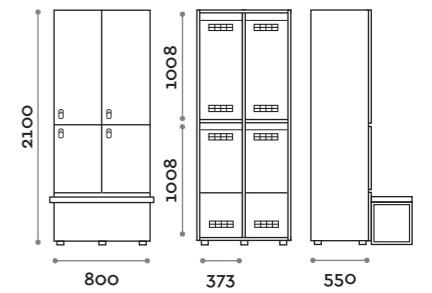

TANB35-23T
Singola colonna 2 ante per panca
Single column 2-tiers locker, bench version

TANB45-23
Doppia colonna 4 ante per panca
Double column 2-tiers locker, bench-
version, 4 doors