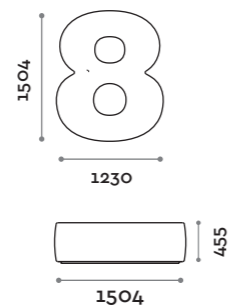

Numbers

> arch. Simone Micheli

Seduta a forma di numero con imbottitura e rivestimento in ecopelle ignifuga (certificazione UNI 9175 class 1IM).

Number shaped seat with upholstery and covering in fire-retardant eco-leather (certification UNI 9175 class 1IM).

Seduta / Seat

Ecopelle standard
Standard eco-leather

NUMBERS8

Luna

Seduta con piccolo schienale, imbottitura e rivestimento in ecopelle ignifuga (certificazione UNI 9175 class 1IM)

Circular seat with small backrest, upholstery and covering in fire-retardant eco-leather (UNI 9175 class 1IM certification).

Seduta / Seat

Ecopelle standard
Standard eco-leather

location: Borgo Valsugana, Italy
project: Fit Interiors