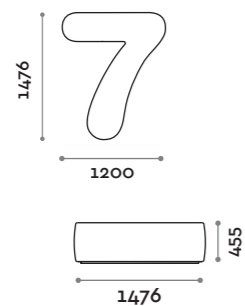

Numbers

> arch. Simone Micheli

Seduta a forma di numero con imbottitura e rivestimento in ecopelle ignifuga (certificazione UNI 9175 class 1IM).

Number shaped seat with upholstery and covering in fire-retardant eco-leather (certification UNI 9175 class 1IM).

Seduta / Seat

Ecopelle standard
Standard eco-leather

NUMBERS7

Luna

Seduta con piccolo schienale, imbottitura e rivestimento in ecopelle ignifuga (certificazione UNI 9175 class 1IM)

Circular seat with small backrest, upholstery and covering in fire-retardant eco-leather (UNI 9175 class 1IM certification).

Seduta / Seat

Ecopelle standard
Standard eco-leather

location: Borgo Valsugana, Italy
project: Fit Interiors