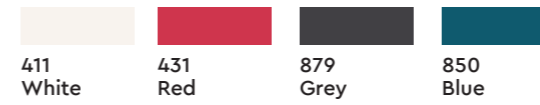

Studio S

David Lloyd

location: Milan, Italy
project: arch. Luciano Messina

Ante e divisori/ Doors and partitions

Vetro / Glass

HPL

Alcune possibili combinazioni
Possible compositions

STUDIO S

Box doccia con ante e divisori in vetro o HPL

1. Maniglia acciaio inox per HPL e vetro
   - Gancio acciaio inox per accappatoio, per HPL e vetro
   - Fermaporta per anta doccia in vetro
2. Shower cubicle with doors and partition in glass or HPL
3. Stainless steel handle for HPL and glass
   - Stainless steel hook for towels, for HPL and glass
   - Door stopper to prevent slamming for glass door