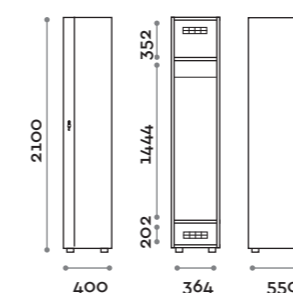

FUT31-23

Singola colonna 1 anta
Single column 1-tier locker