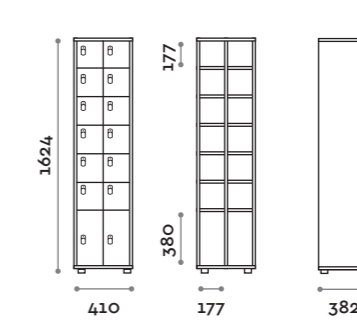

APV14
Portavalori 14 ante
Safe deposit locker with 14 doors