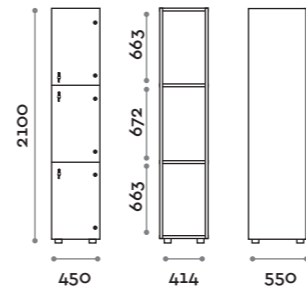

Collective FR (struttura ignifuga / fire retardant structure)

CANB3W45FR-23
Singola colonna 3 ante struttura ignifuga
Single column 3-tiers locker,
fire retardant structure