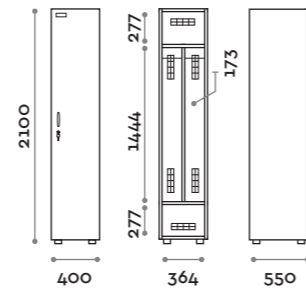

BANB33-23
Singola colonna 1 anta
Single column 1-tier locker