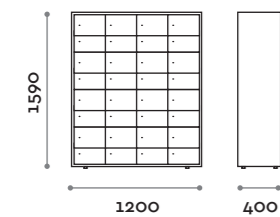

T-Rack

Struttura in MFC con divisori e ripiani a giorno oppure chiusa con ante e chiave. Per ambienti asciutti.

MFC-Structure with open compartments or with doors and keylocks. For dry environments.

Struttura / Structure

Finiture standard
Standard finishes

T-RACK1

Mobile scarpiera con 32 vani chiusi con chiave
Shoerack with 32 keylocked compartments