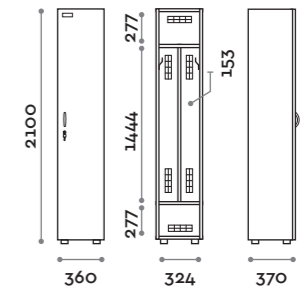

BANB53-23
Singola colonna 1 anta
Single column 1-tier locker