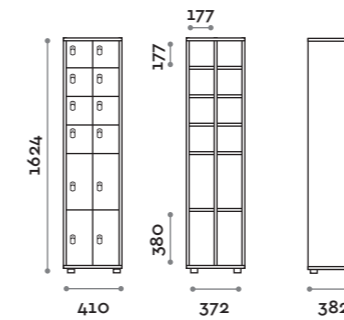

APV12
Portavalori 12 ante
Safe deposit locker with 12 doors