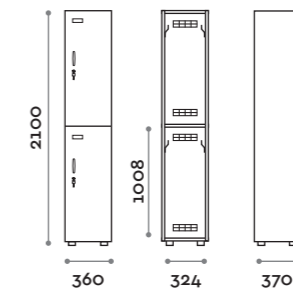

BANB52-23
Singola colonna 2 ante
Single column 2-tiers locker