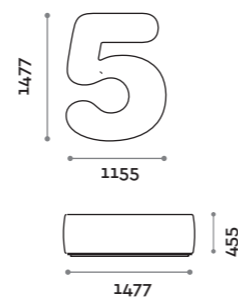

Number shaped seat with upholstery and covering in fire-retardant eco-leather (certification UNI 9175 class 1IM).

Seduta / Seat

Ecopelle standard
Standard eco-leather

NUMBERS1

NUMBERS2

NUMBERS3

NUMBERS4

NUMBERS5