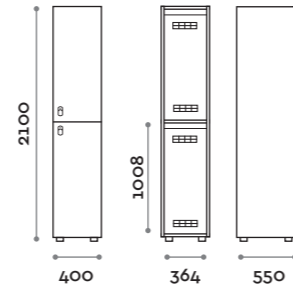

ANB32-23
Singola colonna 2 ante
Single column 2-tiers locker