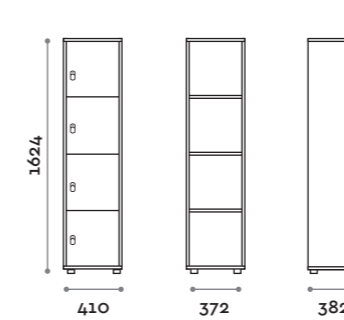

Harbour Club Chelsea

location: London, United Kingdom
project: Hadfield, Cawkwell, Davidson

APV04
Portacaschi 4 ante
Helmet storage with 4 doors