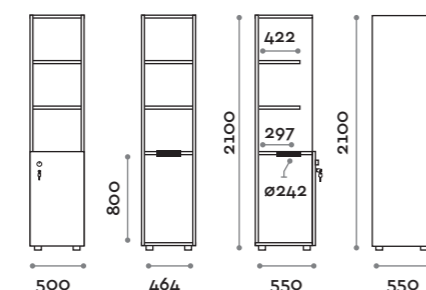

G Club

location: Milan, Italy
project: arch. Paola Giambelli / Fit Interiors