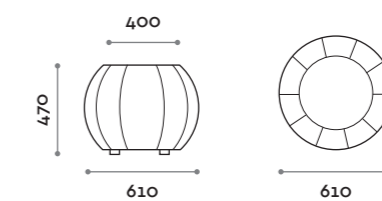

Bingo

Pouf rotondo con cuciture a vista in ecopelle ignifuga (certificazione UNI 9175 class 1IM).

Round pouf with visible stitching in fire-retardant eco-leather (certification UNI 9175 class 1IM).

Seduta / Seat

Ecopelle standard
Standard eco-leather

BINGO

Planet Wellness Village

location: Lugano, Switzerland
project: arch. Silvia Giannini, Studio RAL3020