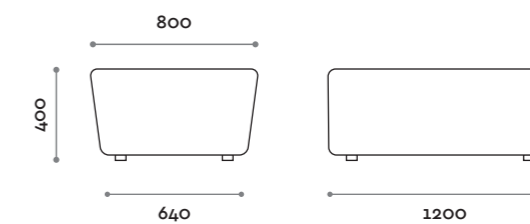

Ecopelle standard
Standard eco-leather

LINGOTTO80S

LINGOTTO120S

Combo

Nemea

location: Naples, Italy
project: Studio AArchitetti Noorda Schiavon

Combo

Hub