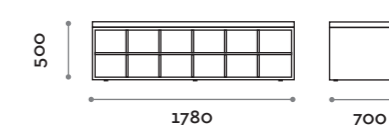

TRAFFIC4D / TRAFFIC4D-W

Panca doppia con 24 vani a giorno
Double seat bench with 24 open compartments