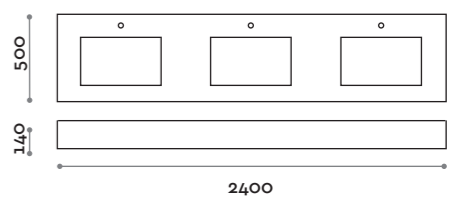

SIMPLE 3CF

Compatibile con miscelatore RUBIO1
Compatible with RUBIO1 faucet