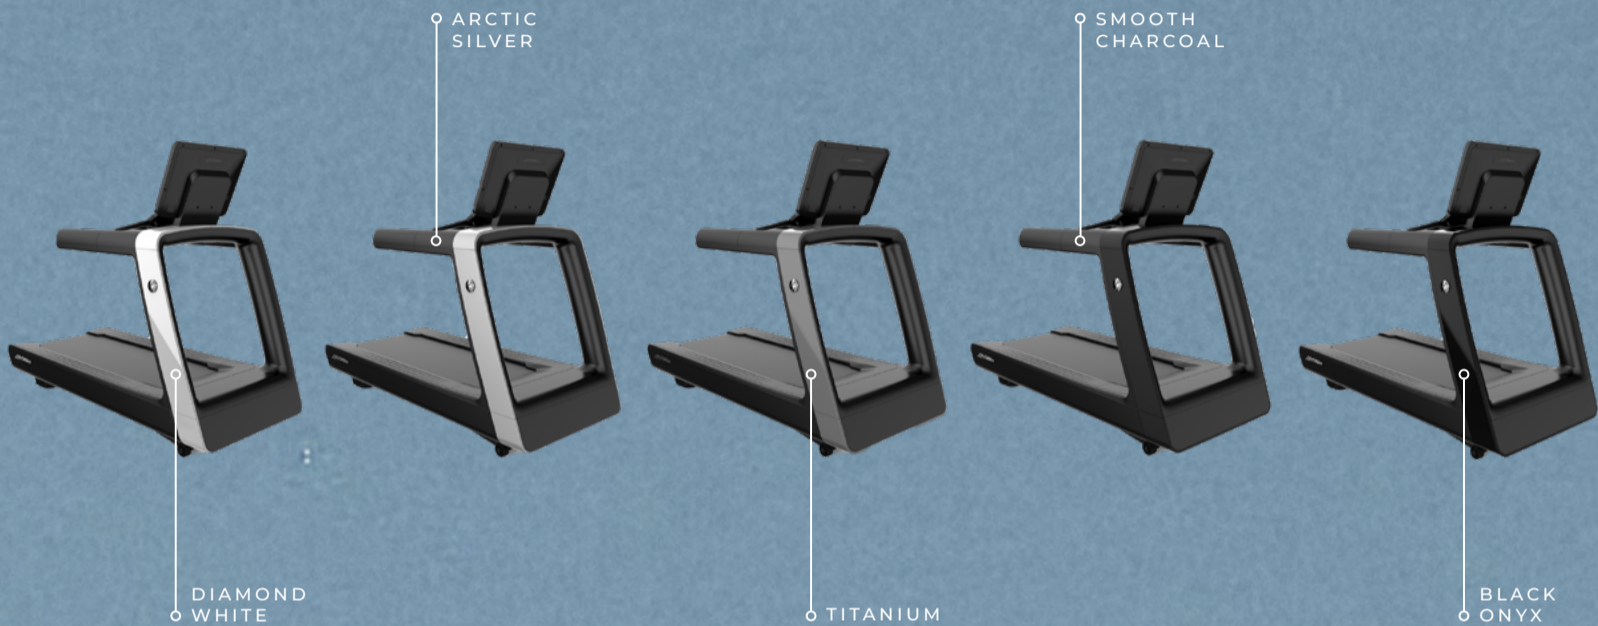

PERSONALIZATION

Choose from 5 material finishes to work with your facility aesthetics.