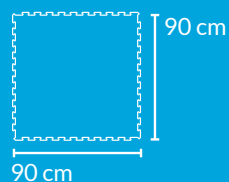

VIRGIN RUBBER MOLECULE PERFECT POLYMERIC CHAIN