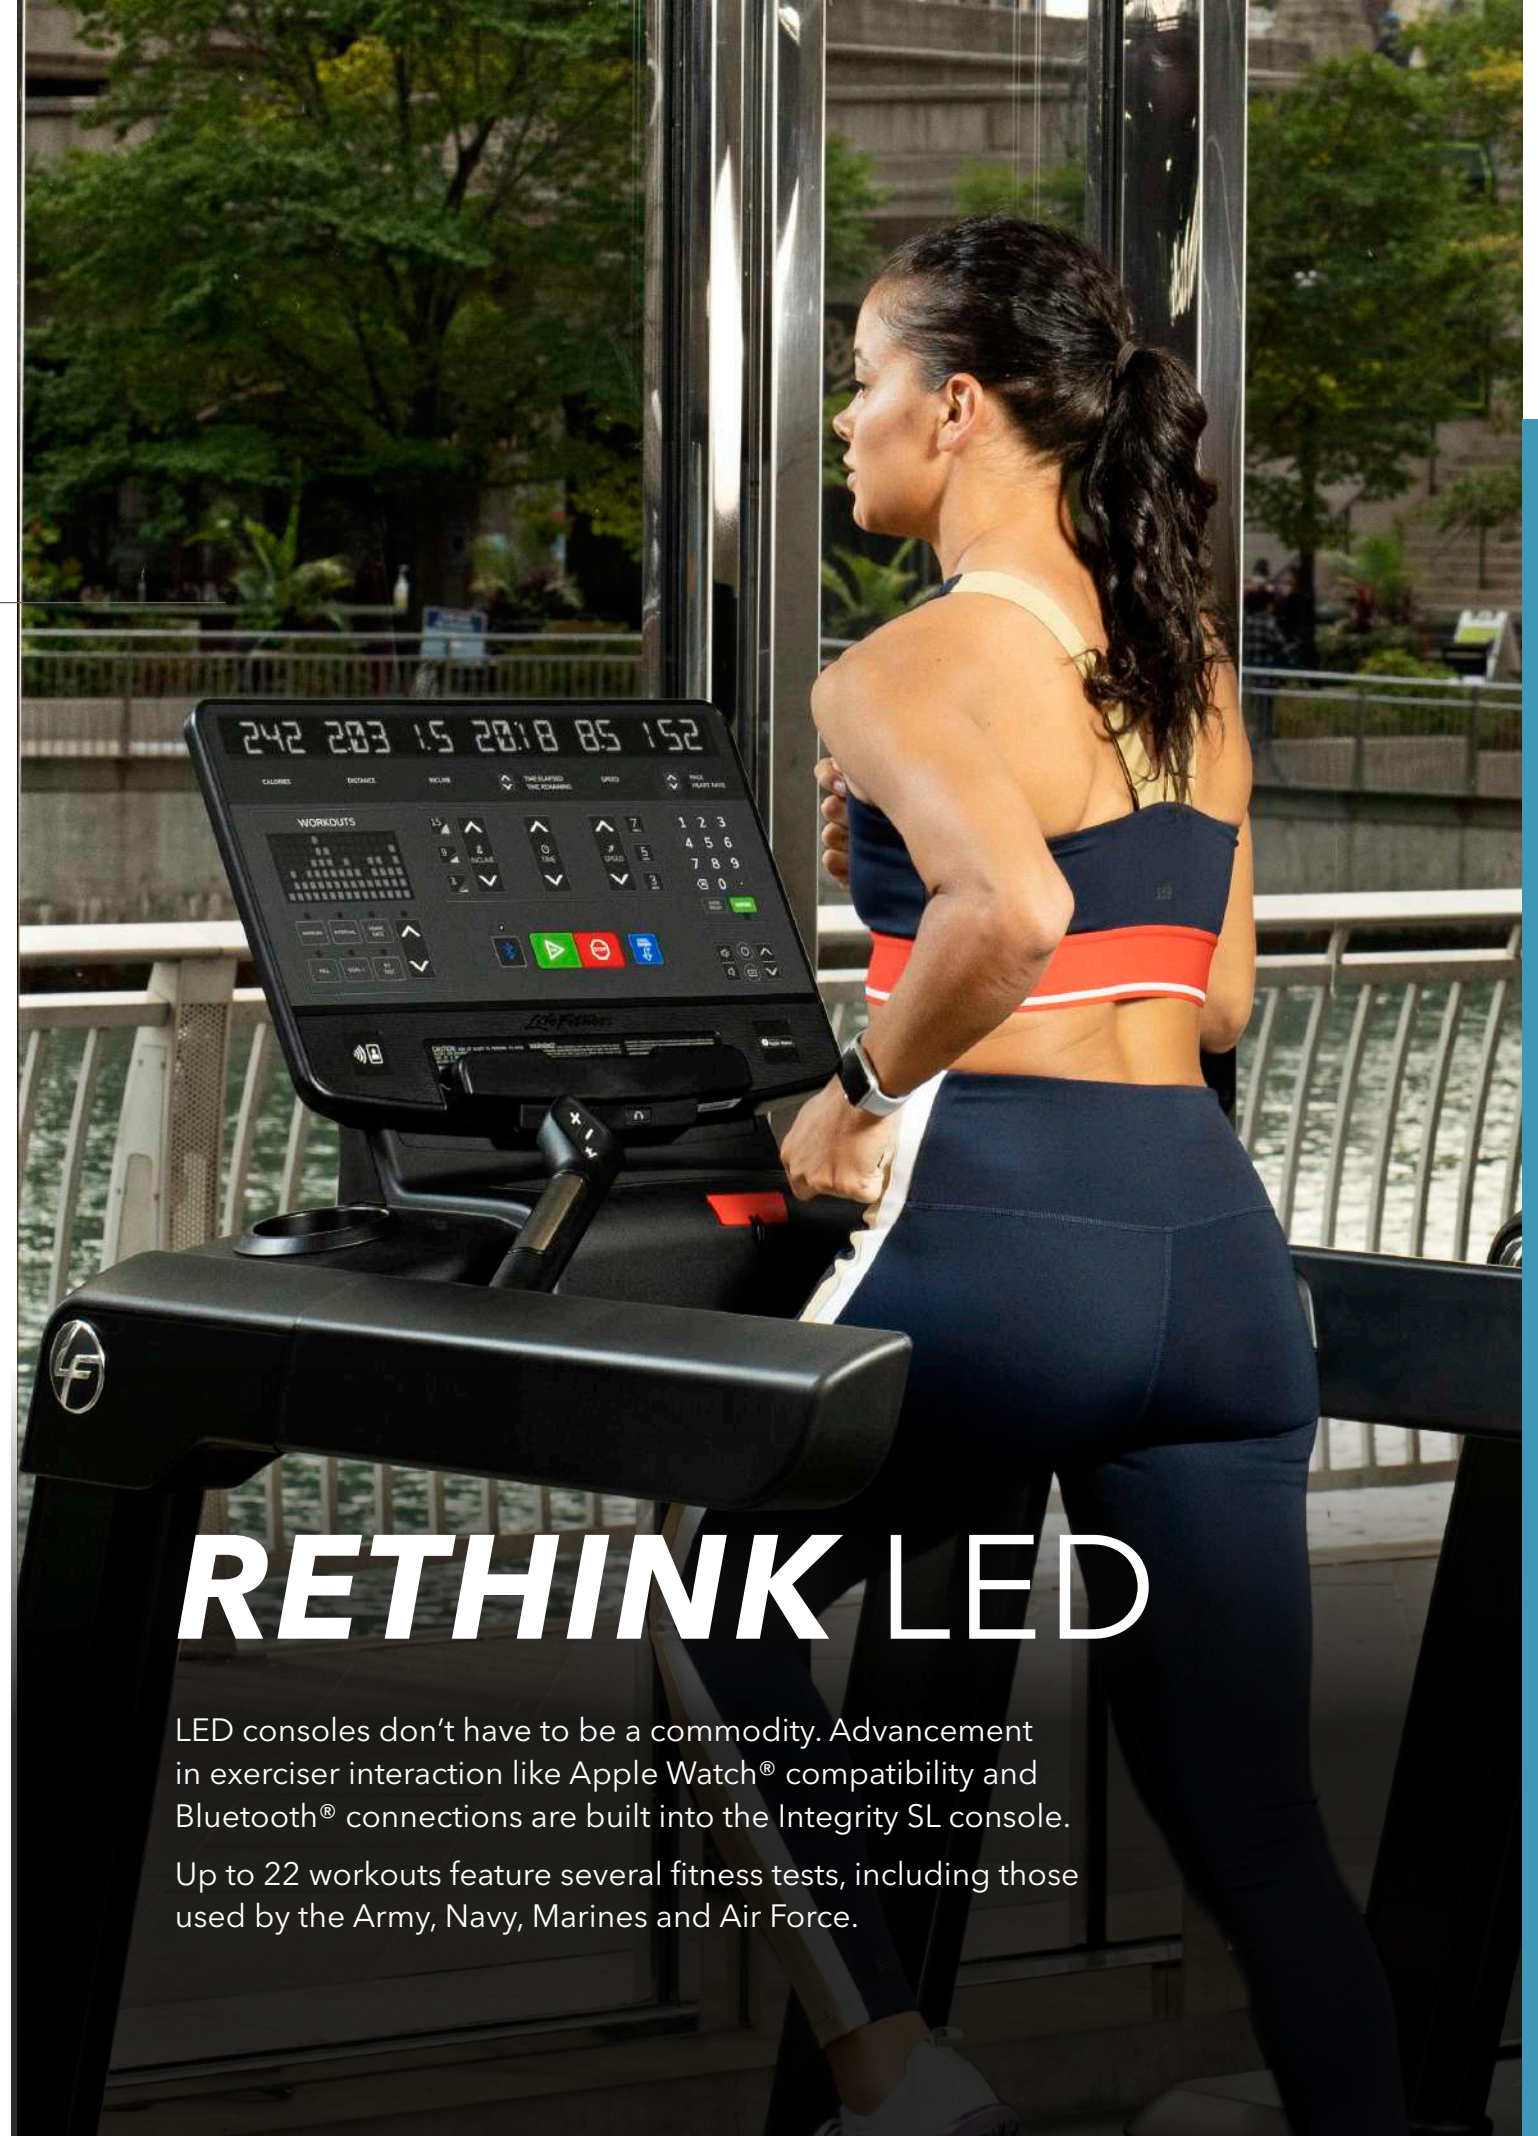

RETHINK LED

LED consoles don't have to be a commodity. Advancement in exerciser interaction like Apple Watch® compatibility and Bluetooth® connections are built into the Integrity SL console.

Up to 22 workouts feature several fitness tests, including those used by the Army, Navy, Marines and Air Force.