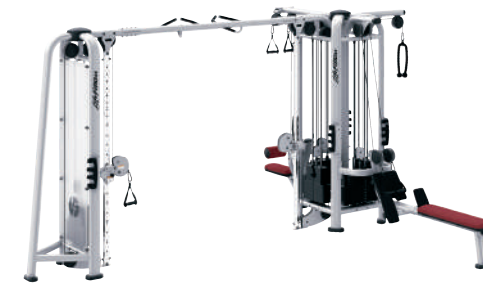

MULTI-JUNGLE PLATFORM (SAMPLE 5-STACK) / MJ5*