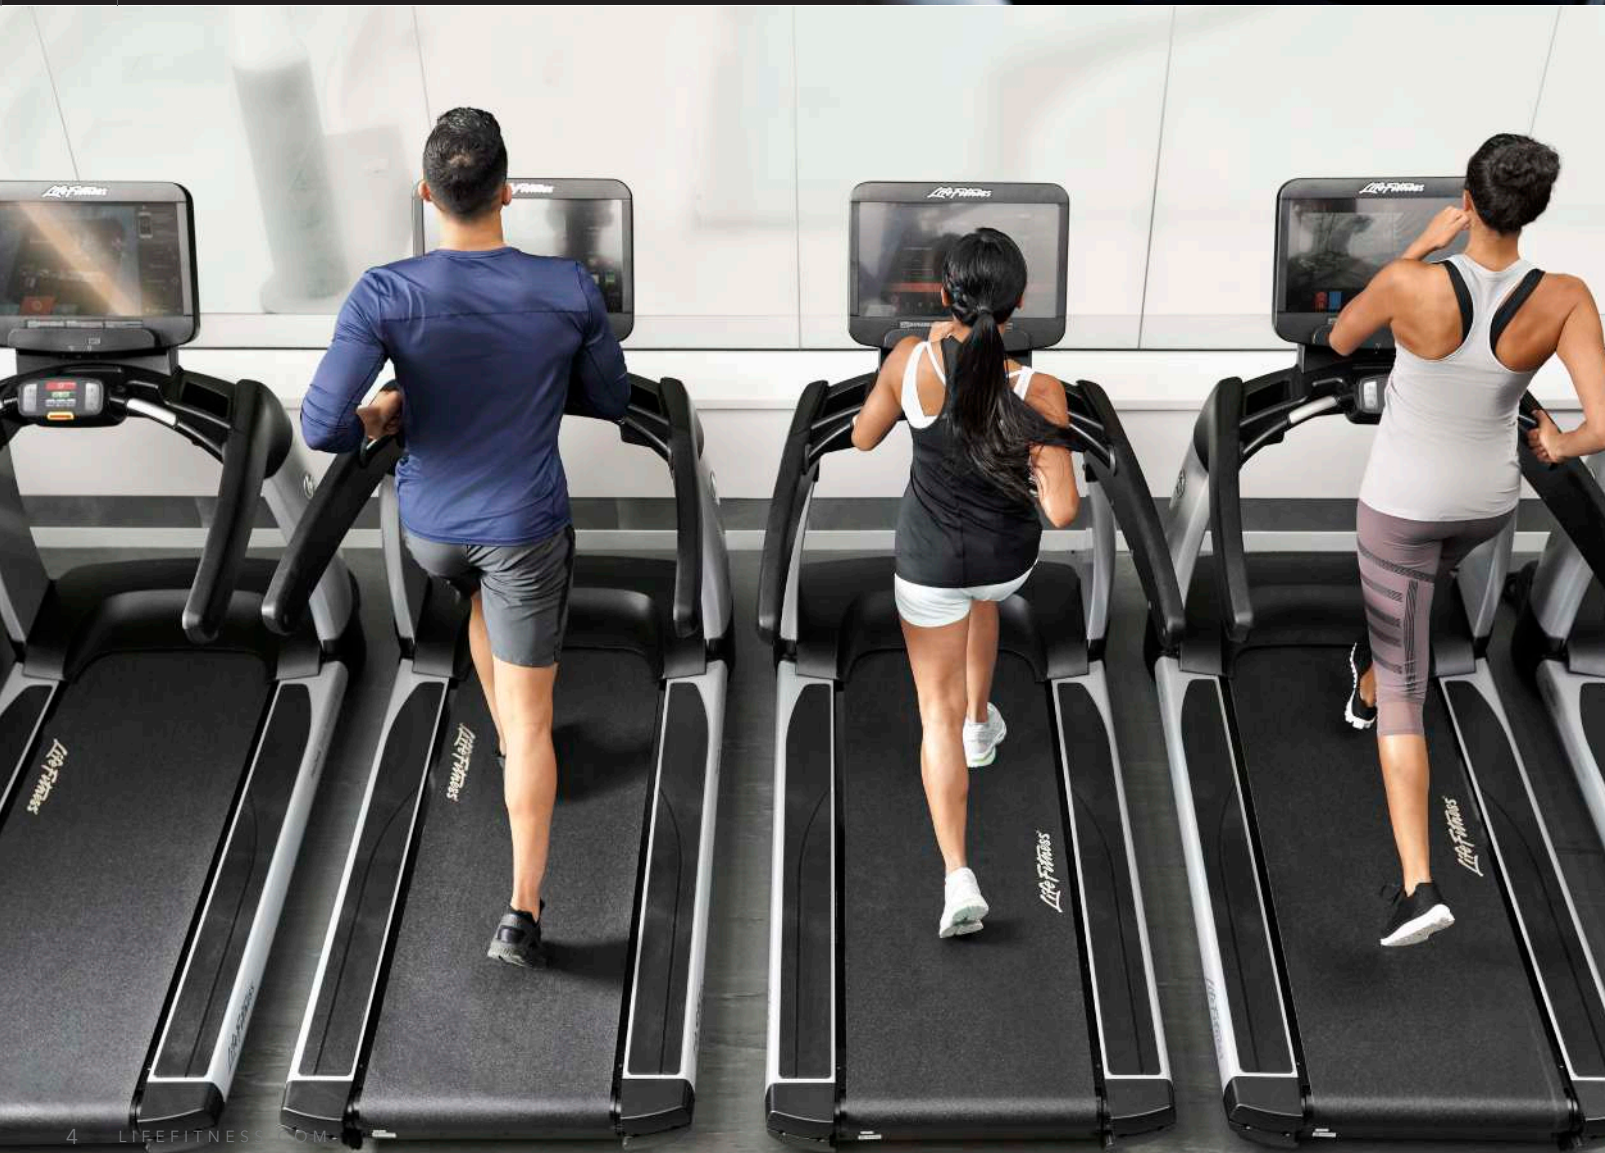

UPRIGHT LIFECYCLE EXERCISE BIKE WITH DISCOVER SE3 HD CONSOLE / 95C

Other options:

- Upright Lifecycle Exercise Bike with **Discover ST Console / 95C**