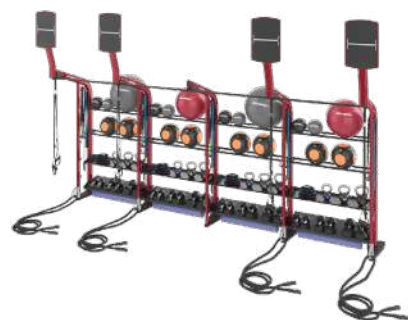

SYNRGY180

The SYNRGY180 functional group training system helps save space by doubling as a wall-adjacent unit. It can be custom-configured to have a core unit, with another add-on, and side units for storage space, suspension, HIIT elements and added variety.

PRECONFIGURED PACKAGES

MULTI 4

1 STABILITY BALL STORAGE OPTION

2 TOP FRAME OPTIONS

3 CHIN OPTIONS

4 SHELF OPTIONS

5 BOTTOM FRAME OPTIONS

6 SIDE STORAGE OPTIONS

FREESTANDING SYSTEM

Add Stabilization Legs and a rear Counterbalance to allow SYNRGY180 to be freestanding and not bolt-to-floor.