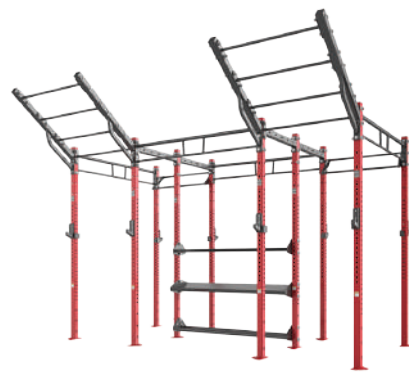

### SAMPLE CONFIGURATIONS\*

4' X 34' RIG WITH MONKEY BARS AND REAR STORAGE

6' X 14' RIG WITH ANGLED MONKEY BARS

6' X 14' RIG WITH CENTER STORAGE AND WINGS

\*All rig configurations require bolt to floor