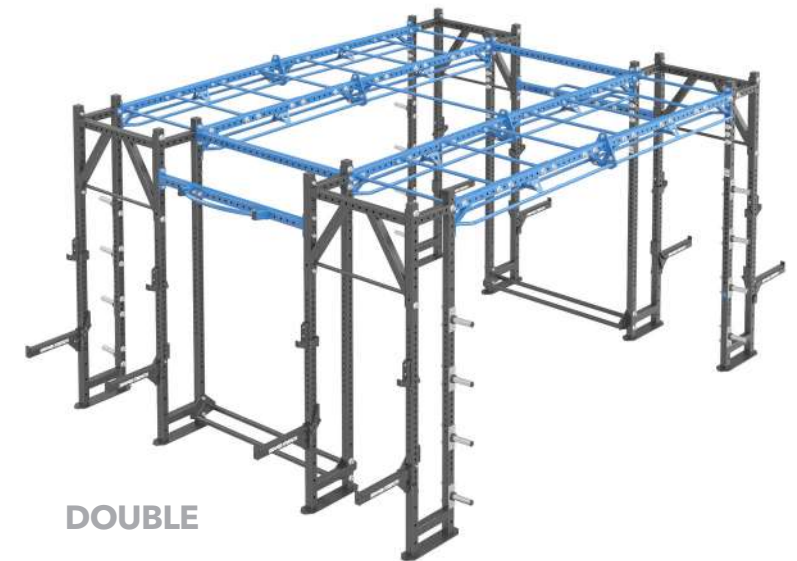

BRIDGE

PERFORMANCE STRENGTH TRAINING THAT MAXIMIZES SPACE

Olympic training and storage options are connected by an overhead bridge that offers the opportunity for group strength training, body weight training and more. Open space underneath HD Athletic Bridge can also be used for a variety of general group exercise.

Several configuration sizes fit nearly any space. Choose from four high-wear colors for uprights and cross member options, and standard Hammer Strength color choices for the frames.

SAMPLE CONFIGURATIONS*

DOUBLE

Call for pricing and additional configurations.
Images not to scale. Products subject to change.