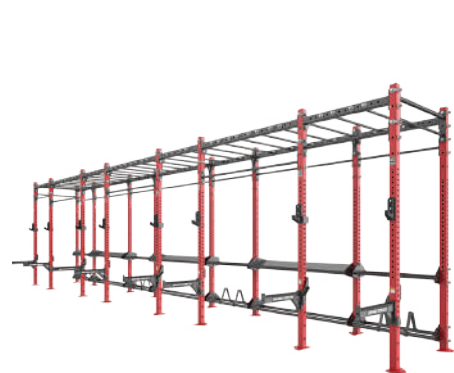

SAMPLE CONFIGURATIONS*

4' X 34' RIG WITH MONKEY BARS AND REAR STORAGE