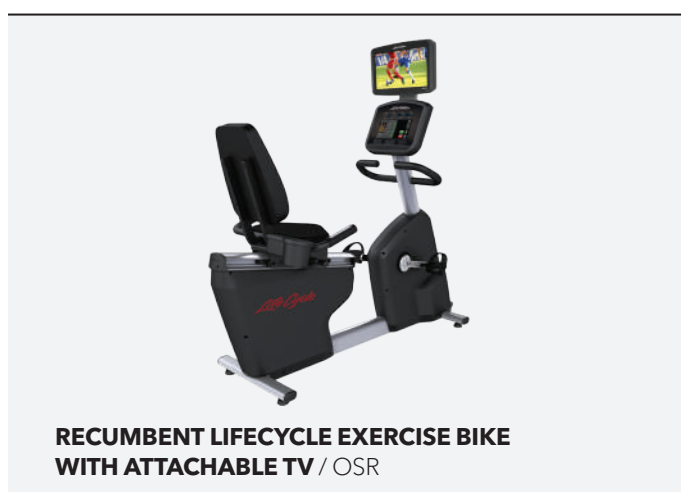

## ACTIVATE SERIES

Light commercial cardio that combines reliability with intuitive functionality.

TREADMILL / OST

ELLIPTICAL CROSS-TRAINER / OSX

RECUMBENT LIFECYCLE EXERCISE BIKE WITH ATTACHABLE TV / OSR