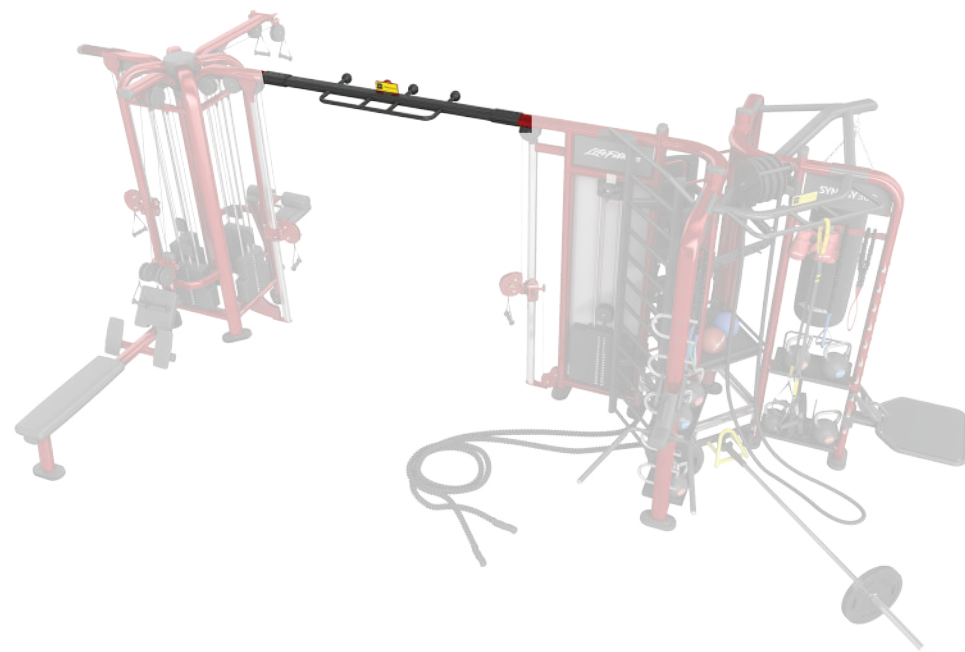

1. 1 REBOUNDER
2. 2 CABLE MOTION
3. 3 ROPE PULL
4. 4 BATTLE ROPE
5. 5 PULL UP BARS
6. 6 STORAGE FOR ACCESSORIES
7. 7 PLATFORM/DIP

*CONTACT YOUR SALES REPRESENTATIVE FOR PRICING AND ADDITIONAL CONFIGURATIONS.

*SYNRGY360 UNITS MUST BE SECURED TO A CONCRETE FLOOR FOR STABILIZATION AND TO ELIMINATE ROCKING OR TIPPING.