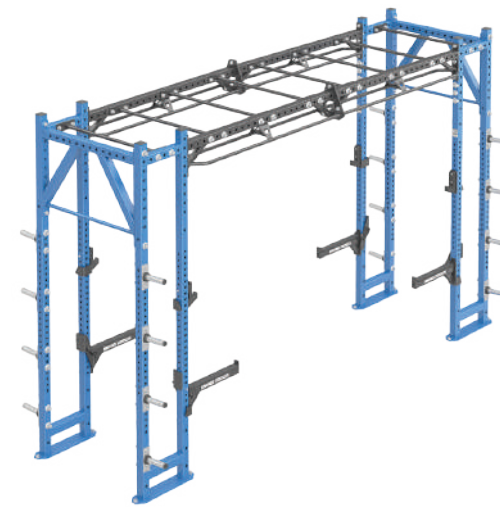

DOUBLE

SINGLE