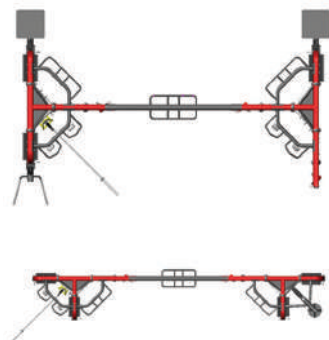

1. 1 REBOUNDER
2. 2 CABLE MOTION
3. 3 ROPE PULL
4. 4 BATTLE ROPE
5. 5 PULL UP BARS
6. 6 STORAGE FOR ACCESSORIES
7. 7 PLATFORM/DIP

*CONTACT YOUR SALES REPRESENTATIVE FOR PRICING AND ADDITIONAL CONFIGURATIONS.

*SYNRGY360 UNITS MUST BE SECURED TO A CONCRETE FLOOR FOR STABILIZATION AND TO ELIMINATE ROCKING OR TIPPING.