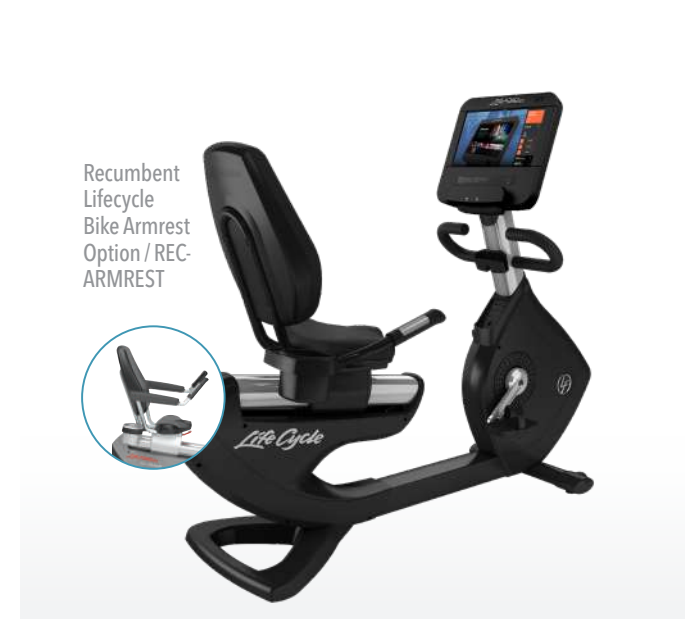

**TREADMILL WITH DISCOVER SE3 HD CONSOLE / 95T**

Other options:

- Treadmill with **Discover ST Console / 95T**

**ELLIPTICAL CROSS-TRAINER WITH DISCOVER SE3 HD CONSOLE / 95X**

Other options:

- Elliptical Cross-Trainer with **Discover ST Console / 95X**

**UPRIGHT LIFECYCLE EXERCISE BIKE WITH DISCOVER SE3 HD CONSOLE / 95C**

Other options:

- Upright Lifecycle Exercise Bike with **Discover ST Console / 95C**

**RECUMBENT LIFECYCLE EXERCISE BIKE WITH DISCOVER SE3 HD CONSOLE / 95R**

Other options:

- Recumbent Lifecycle Exercise Bike with **Discover ST Console / 95R**

VERSION AVAILABLE FOR USERS UP TO 7'  
(Designed for users up to 7' (213 cm) tall and 400 lbs (181 kg):

- Upright XXL Lifecycle Bike with Discover SE Console / 97CE
- Upright XXL Lifecycle Bike with Discover SI Console / 97CI