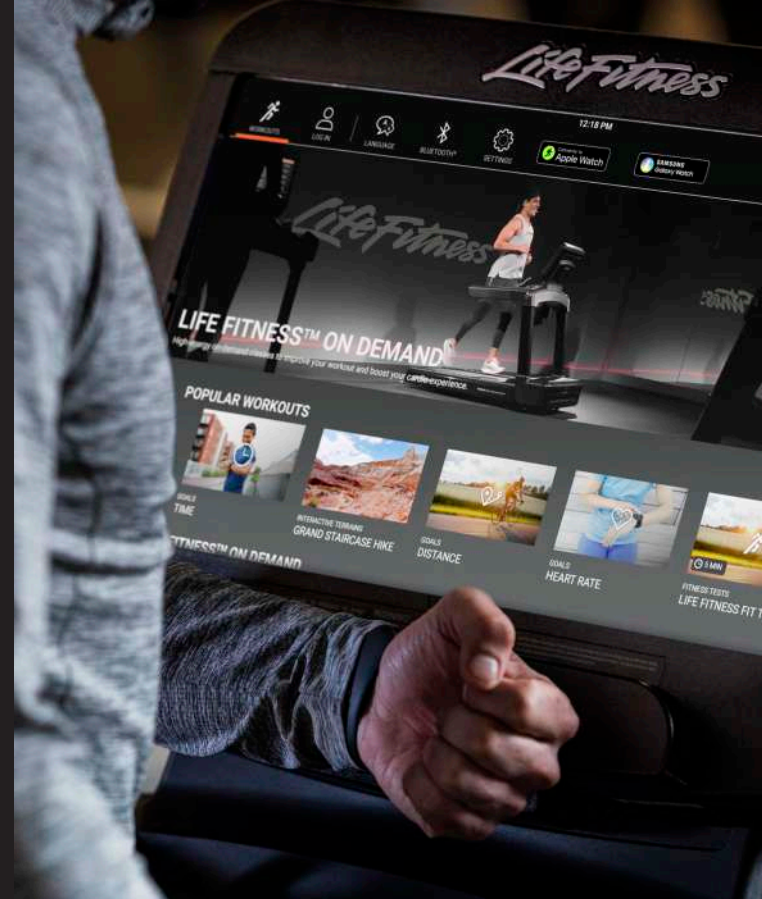

# ELEVATION SERIES

A premium cardio line that combines appealing design with entertainment-rich console options to keep exercisers engaged.

The evolving technology employed by Elevation Series allows exercisers to benefit from fitness apps and wearables and maintain the level of digital connection they've come to expect.