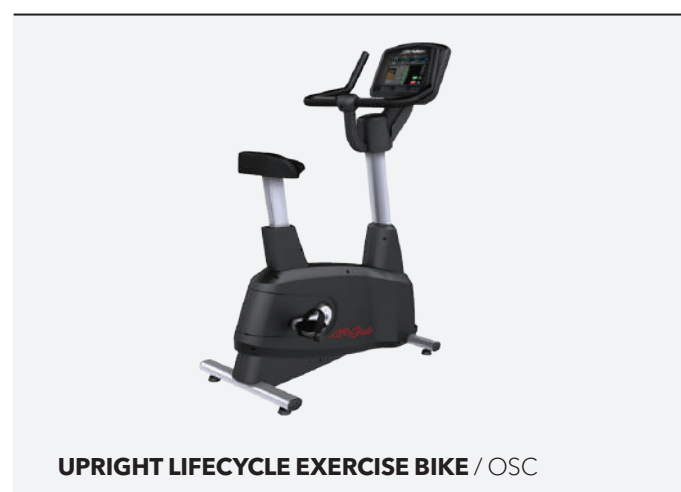

## ACTIVATE SERIES

Light commercial cardio that combines reliability with intuitive functionality.

TREADMILL / OST

ELLIPTICAL CROSS-TRAINER / OSX

RECUMBENT LIFECYCLE EXERCISE BIKE WITH ATTACHABLE TV / OSR