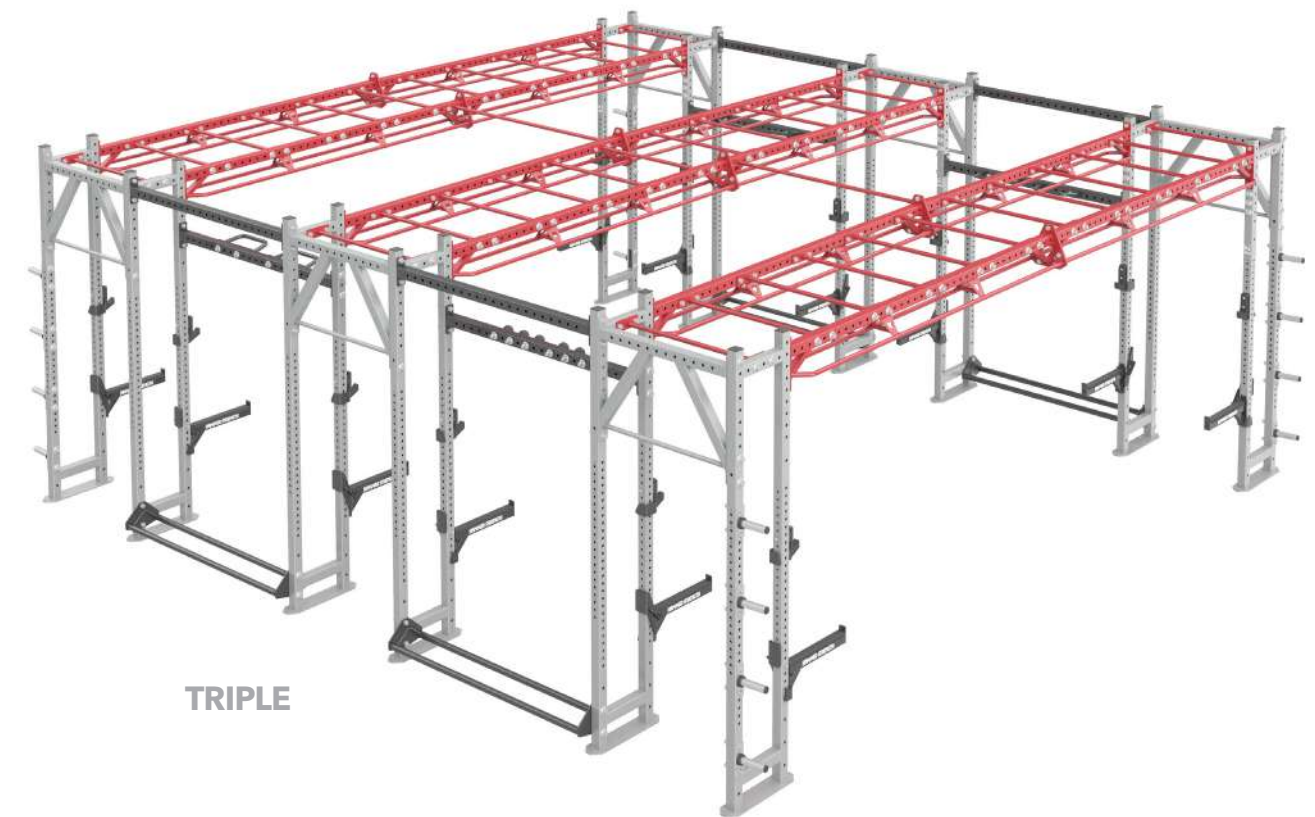

TRIPLE

Call for pricing and additional configurations.
Images not to scale. Products subject to change.