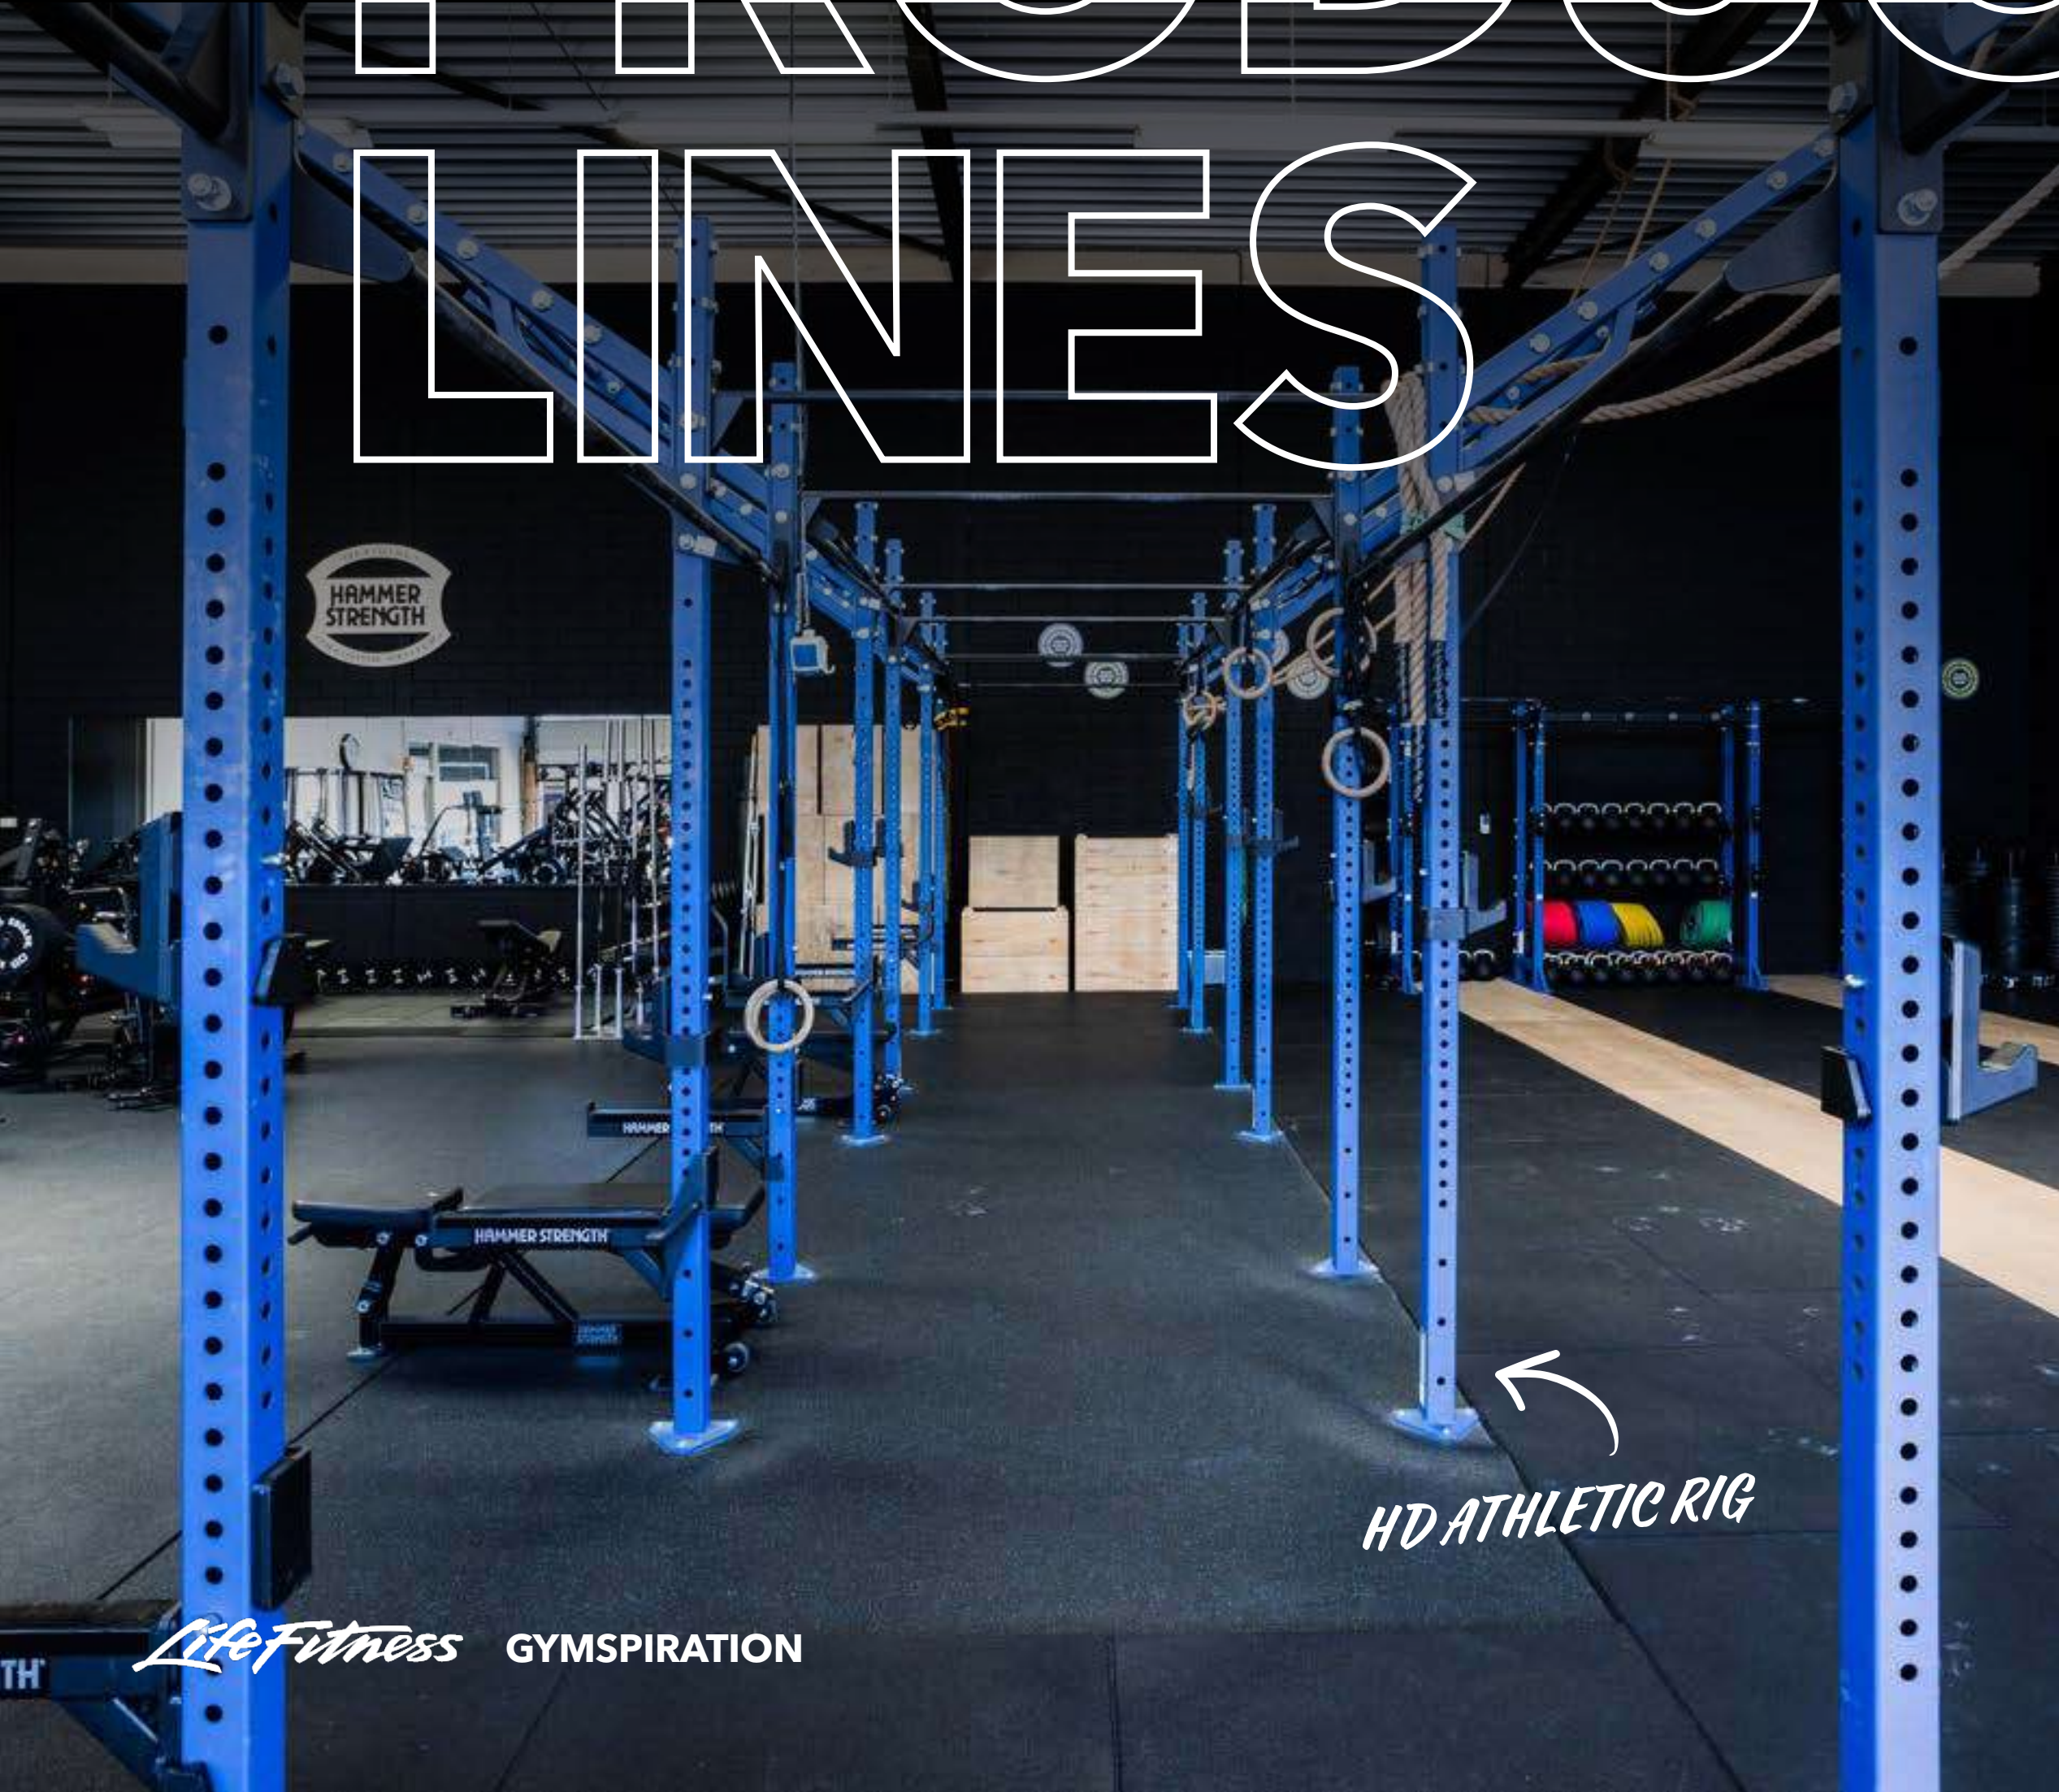

ABOUT THE BRAND

PRODUCT LINES

←
HD ATHLETIC RIG