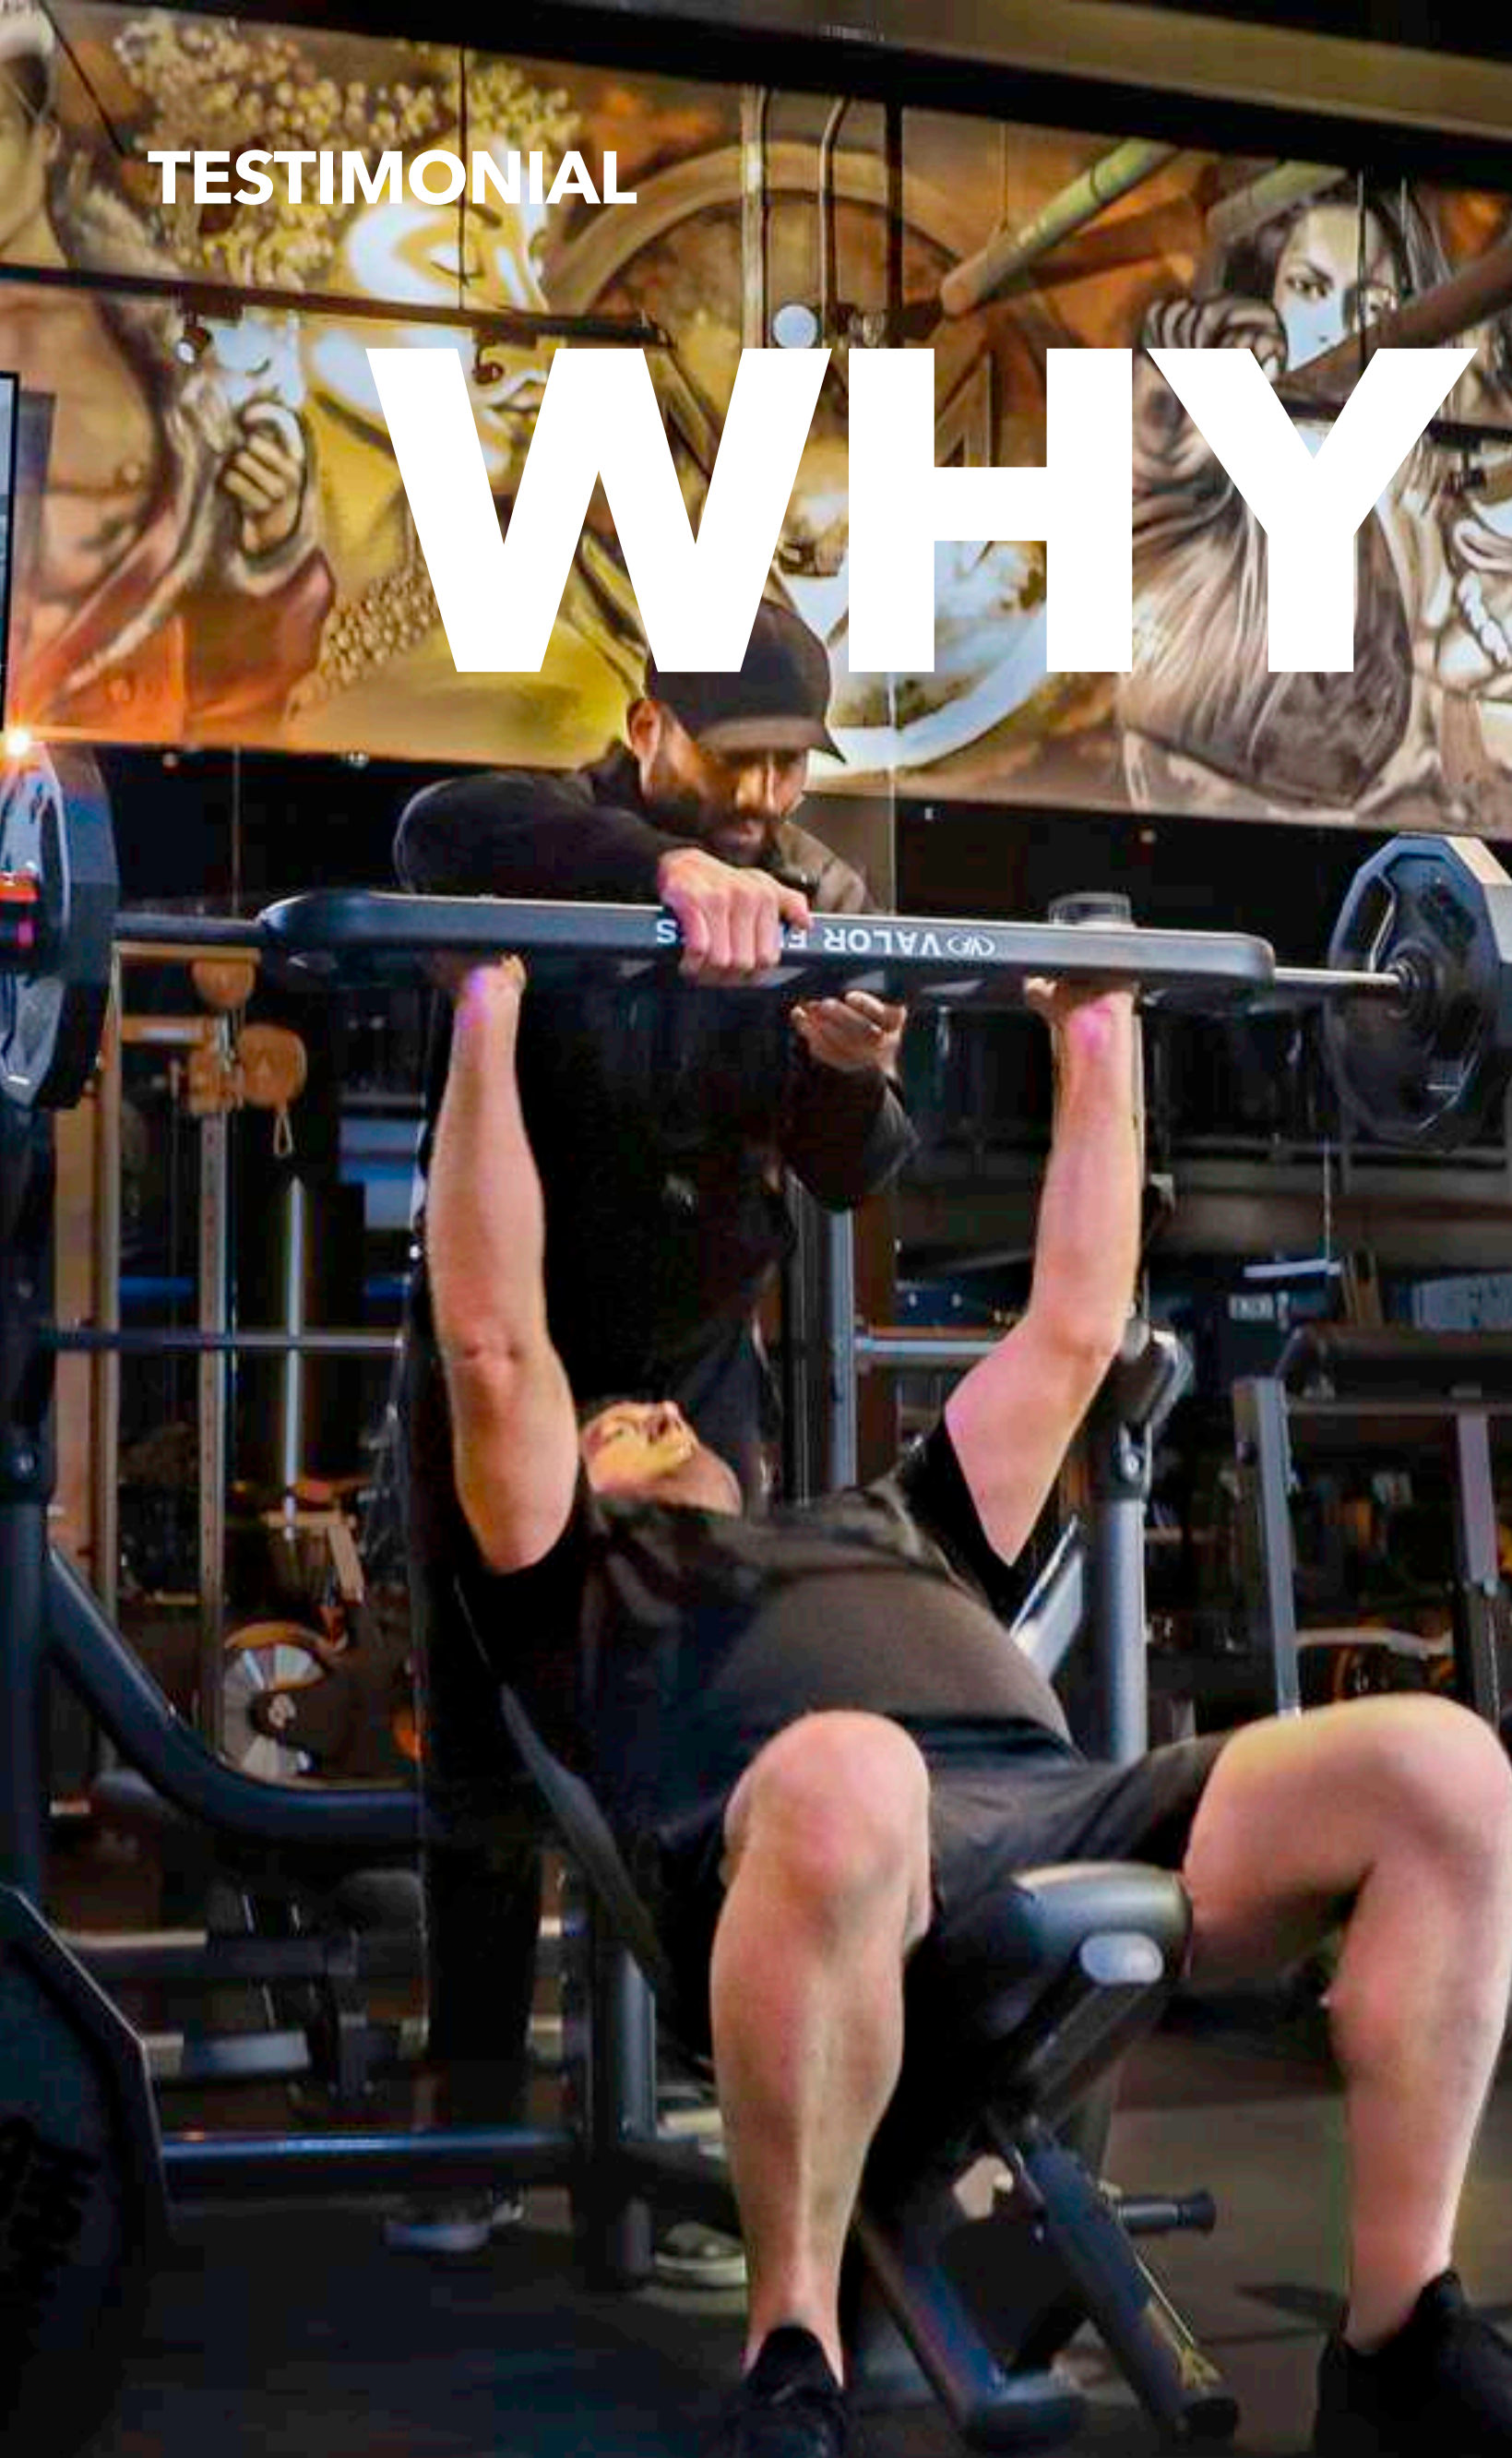

TESTIMONIAL

WHY

LIFE FITNESS?

Mode is an elite gym and decided to partner with an elite company that has a great selection of all types of equipment as well as layout design advice and support, which is a key ingredient in our offering.

Mode Fitness Team