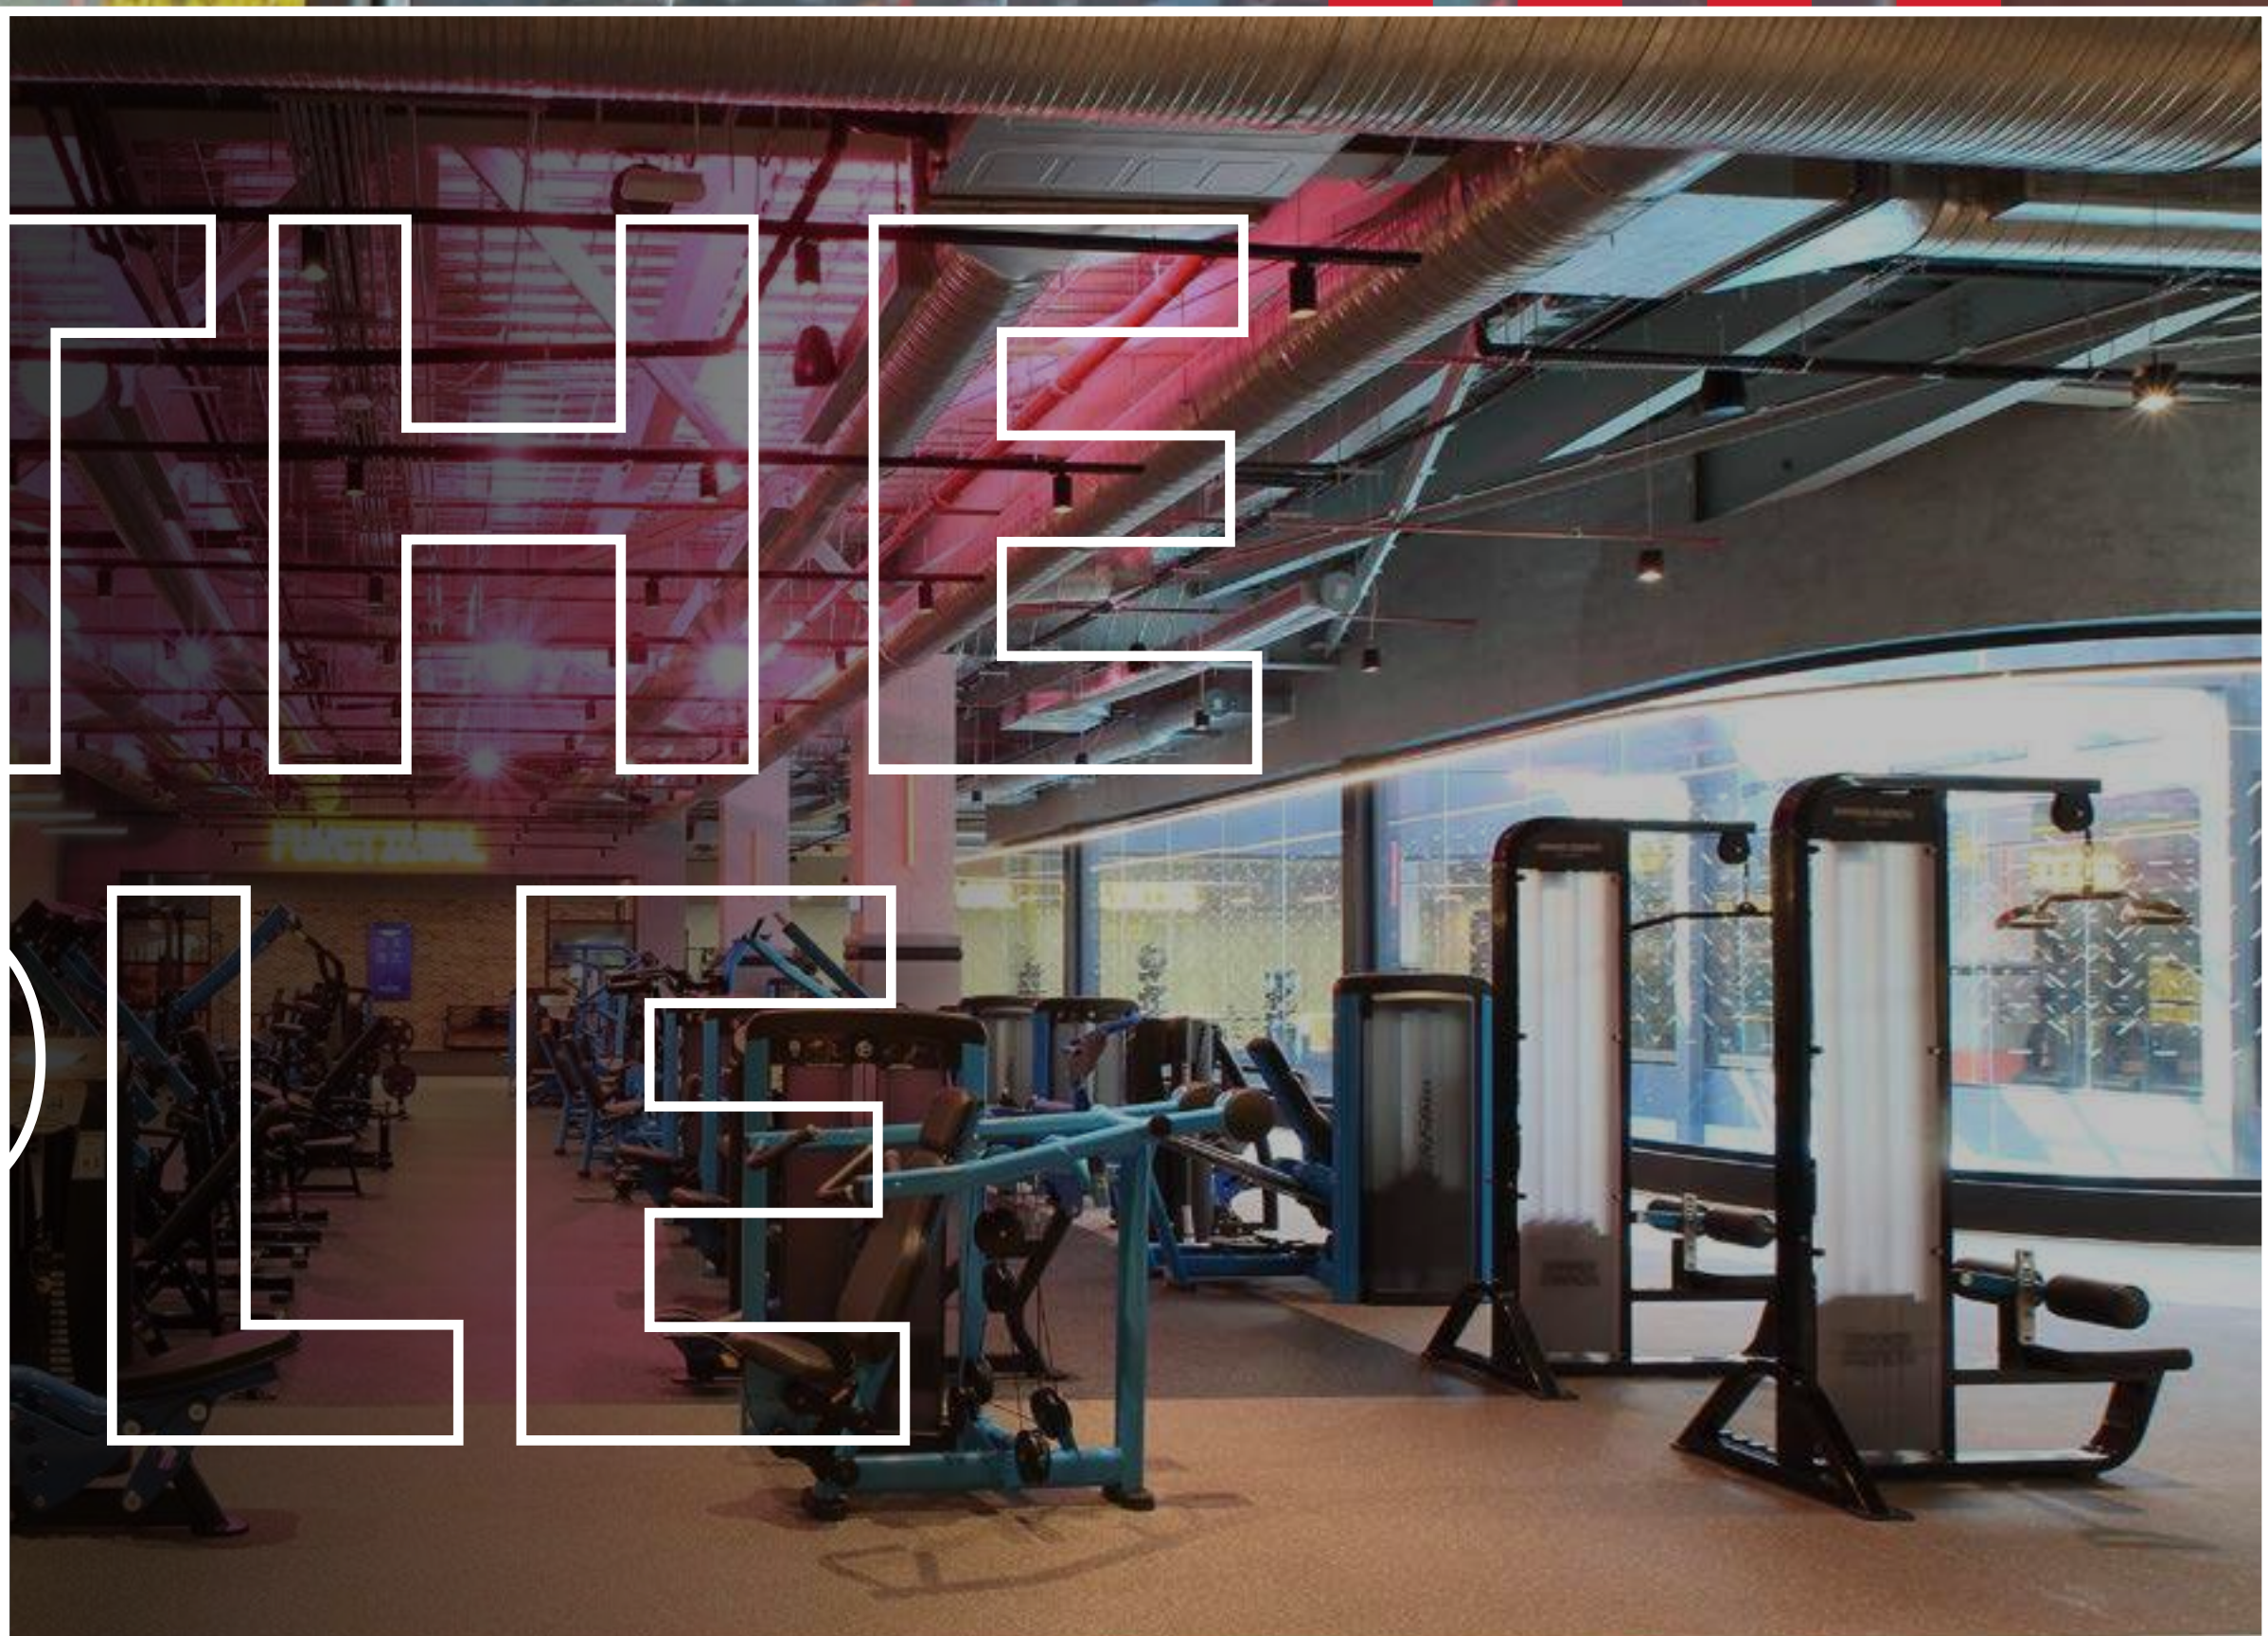

FOR THE PEOPLE

KEY STATS

GYM FLOOR, GROUP TRAINING EXPERIENCES,
SPA, CAFÉ AND CO-WORKING AREAS.
LADIES-ONLY CLUB.
3,800 SQM