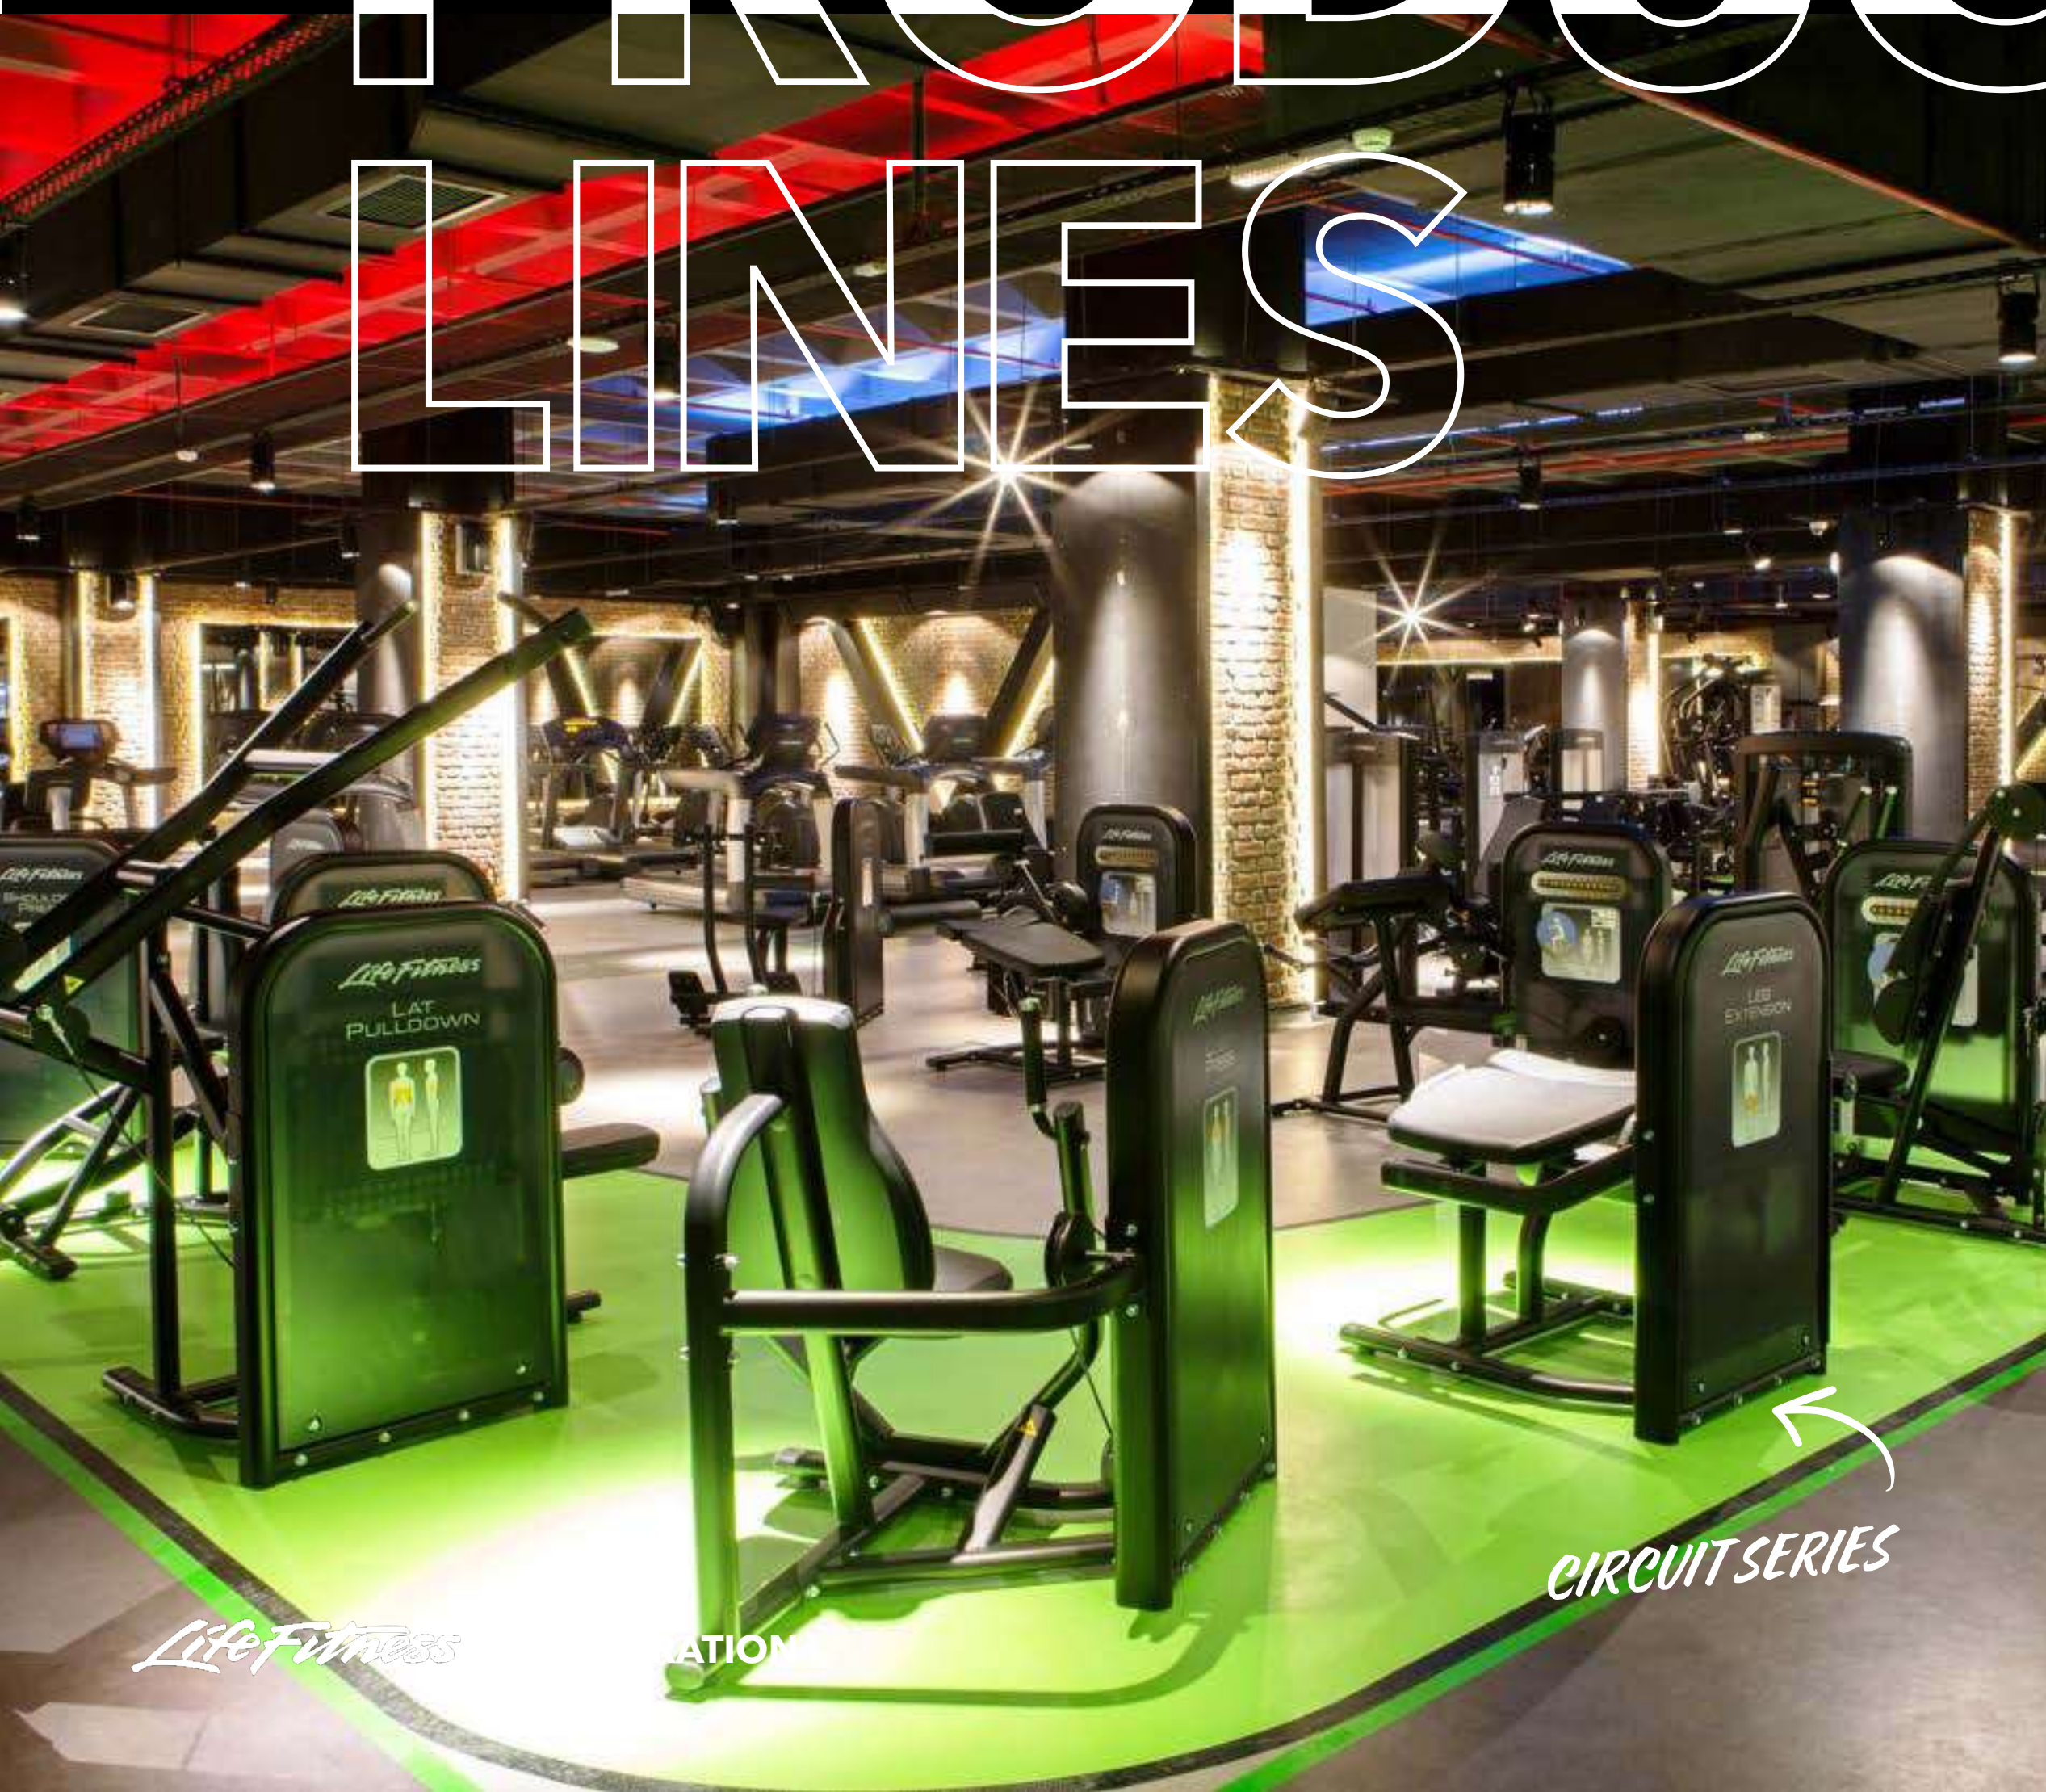

ABOUT THE BRAND

PRODUCT LINES

LifeFitness

ATION