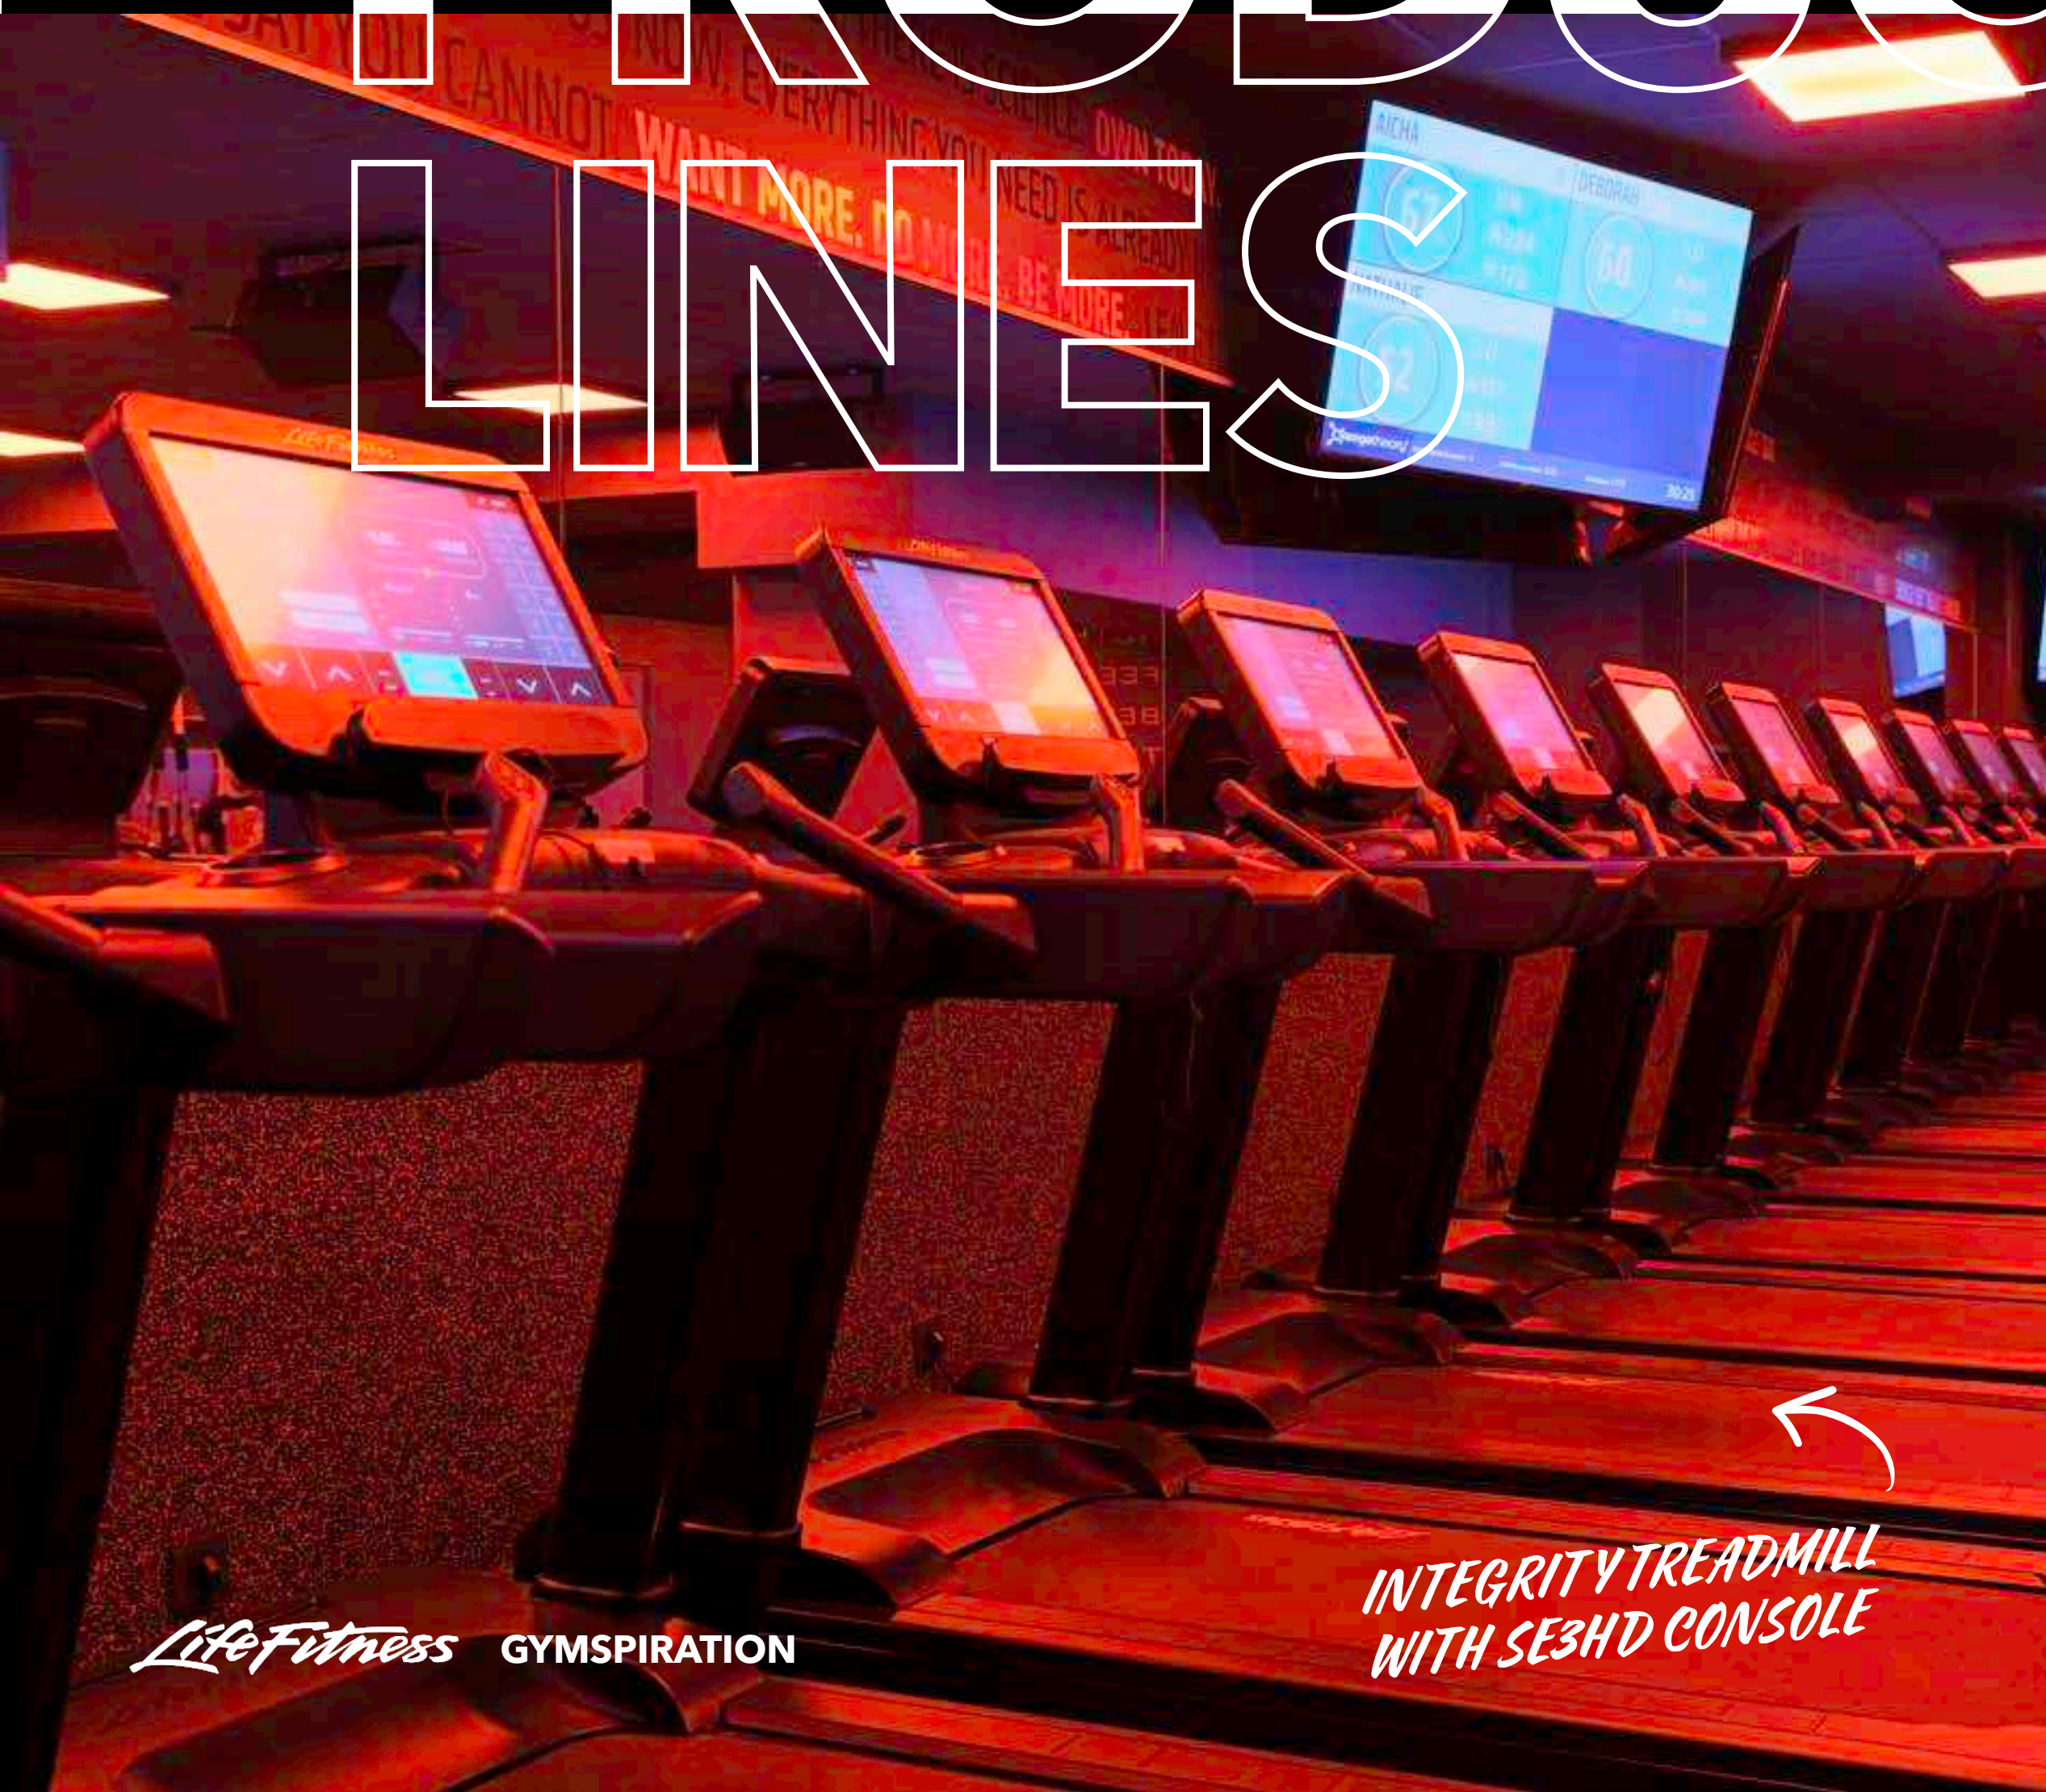

ABOUT THE BRAND

PRODUCT

LINE

LifeFitness GYMSPIRATION

INTEGRITY TREADMILL
WITH SE3HD CONSOLE