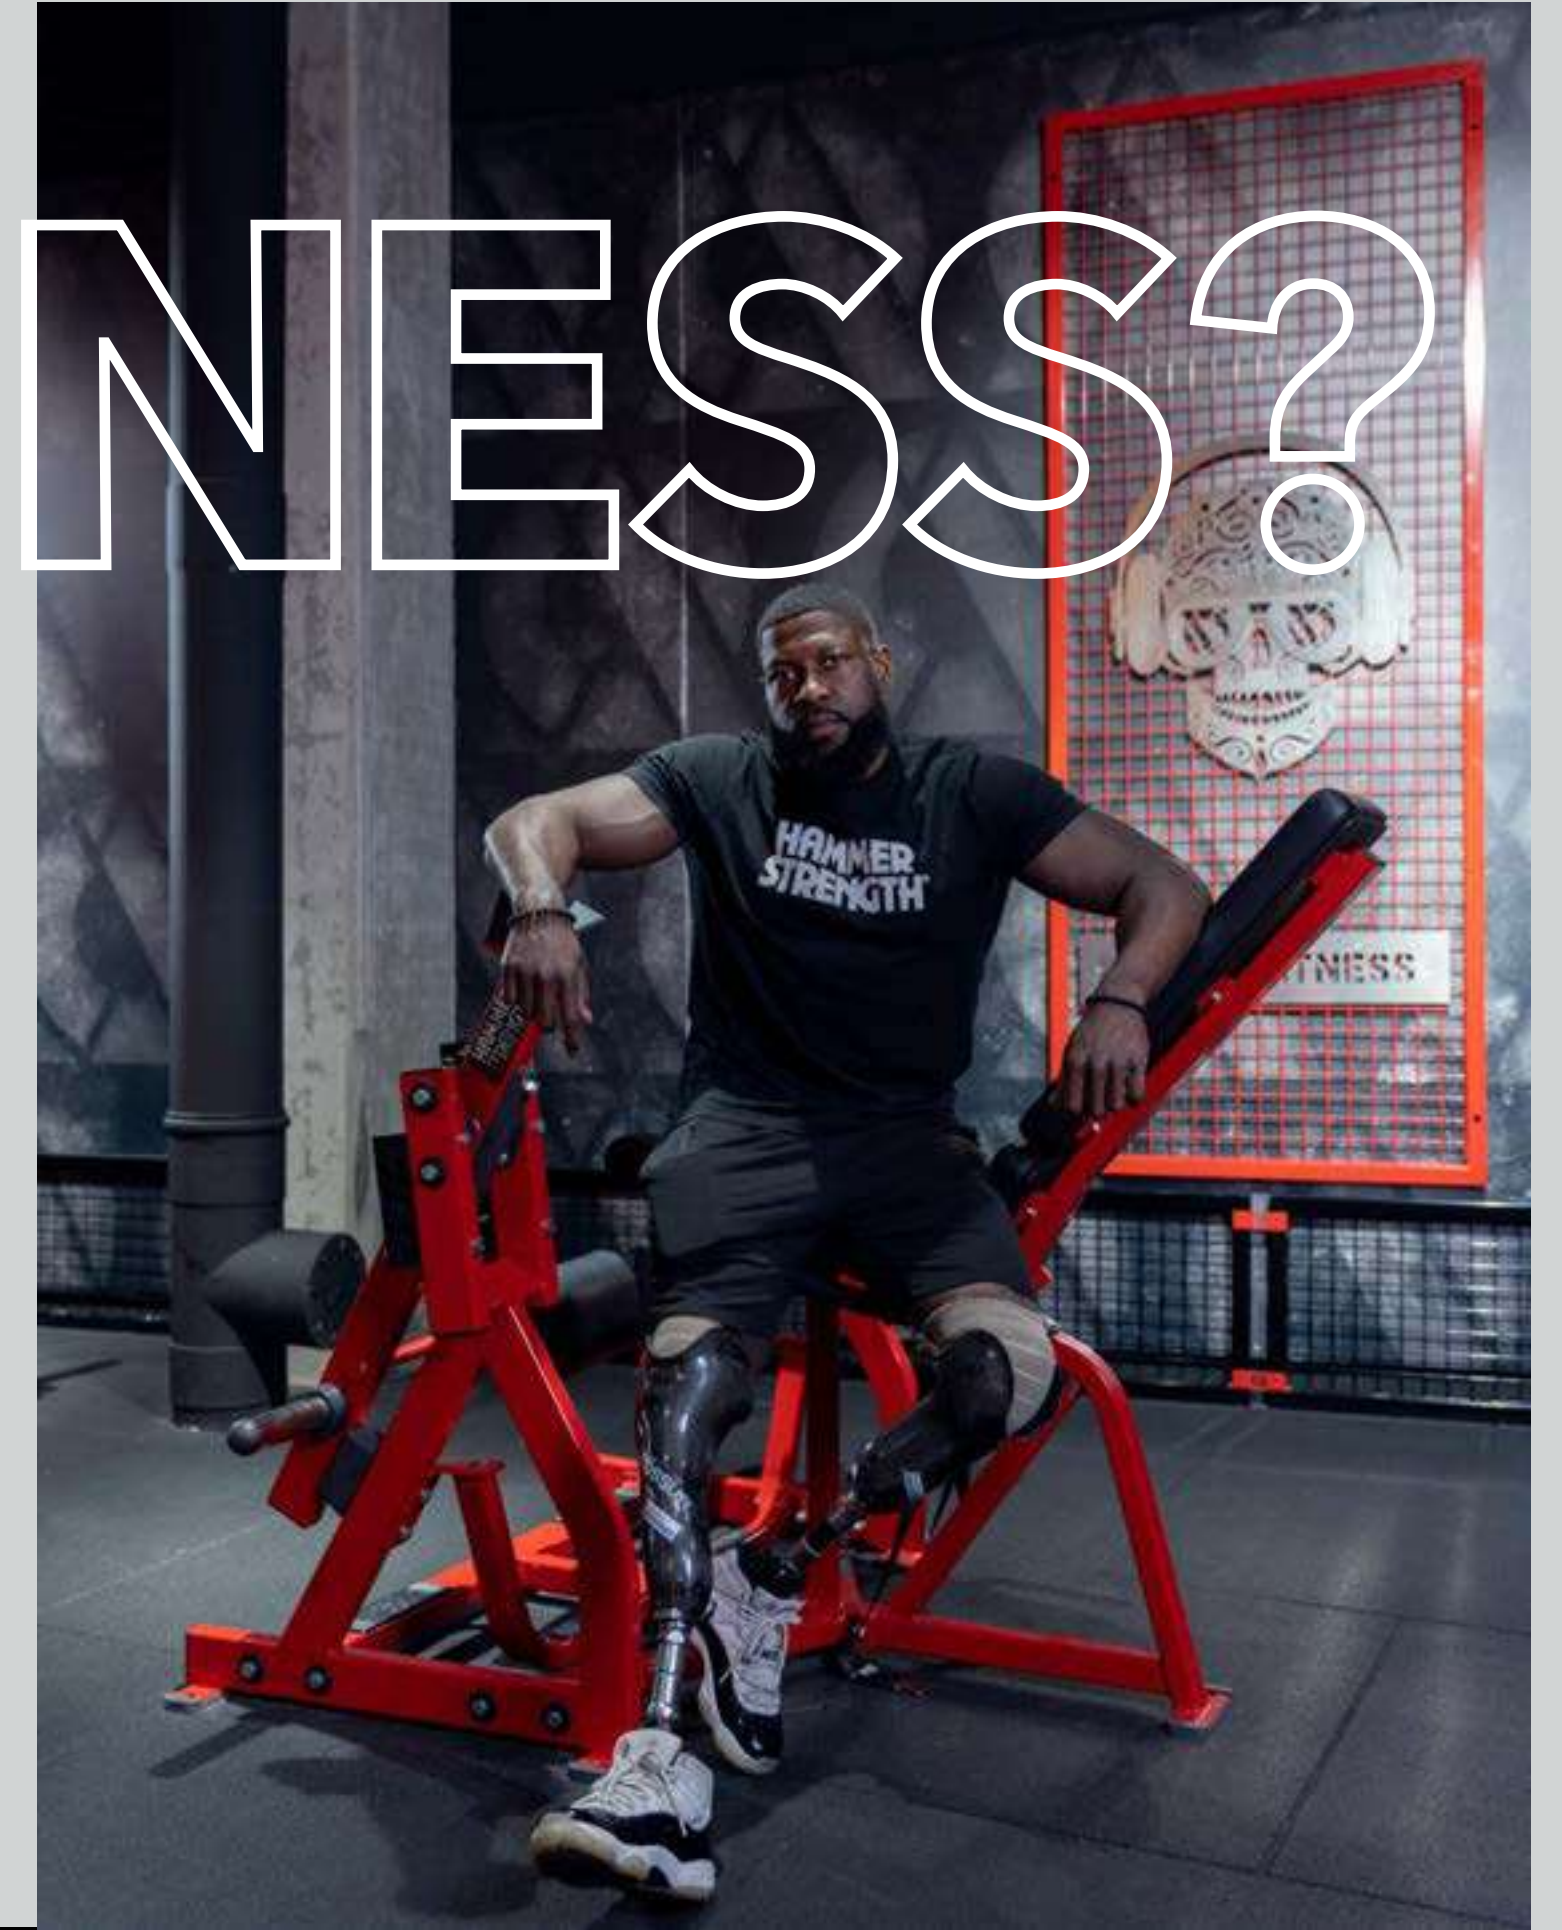

# LIFE FITNESS?

Everything in our gym needs to precisely fit together and with our audience. In this case, the Hammer Strength equipment and accessories perfectly match with the atmosphere and provide a final touch to the performance-oriented approach. *On Air Team*