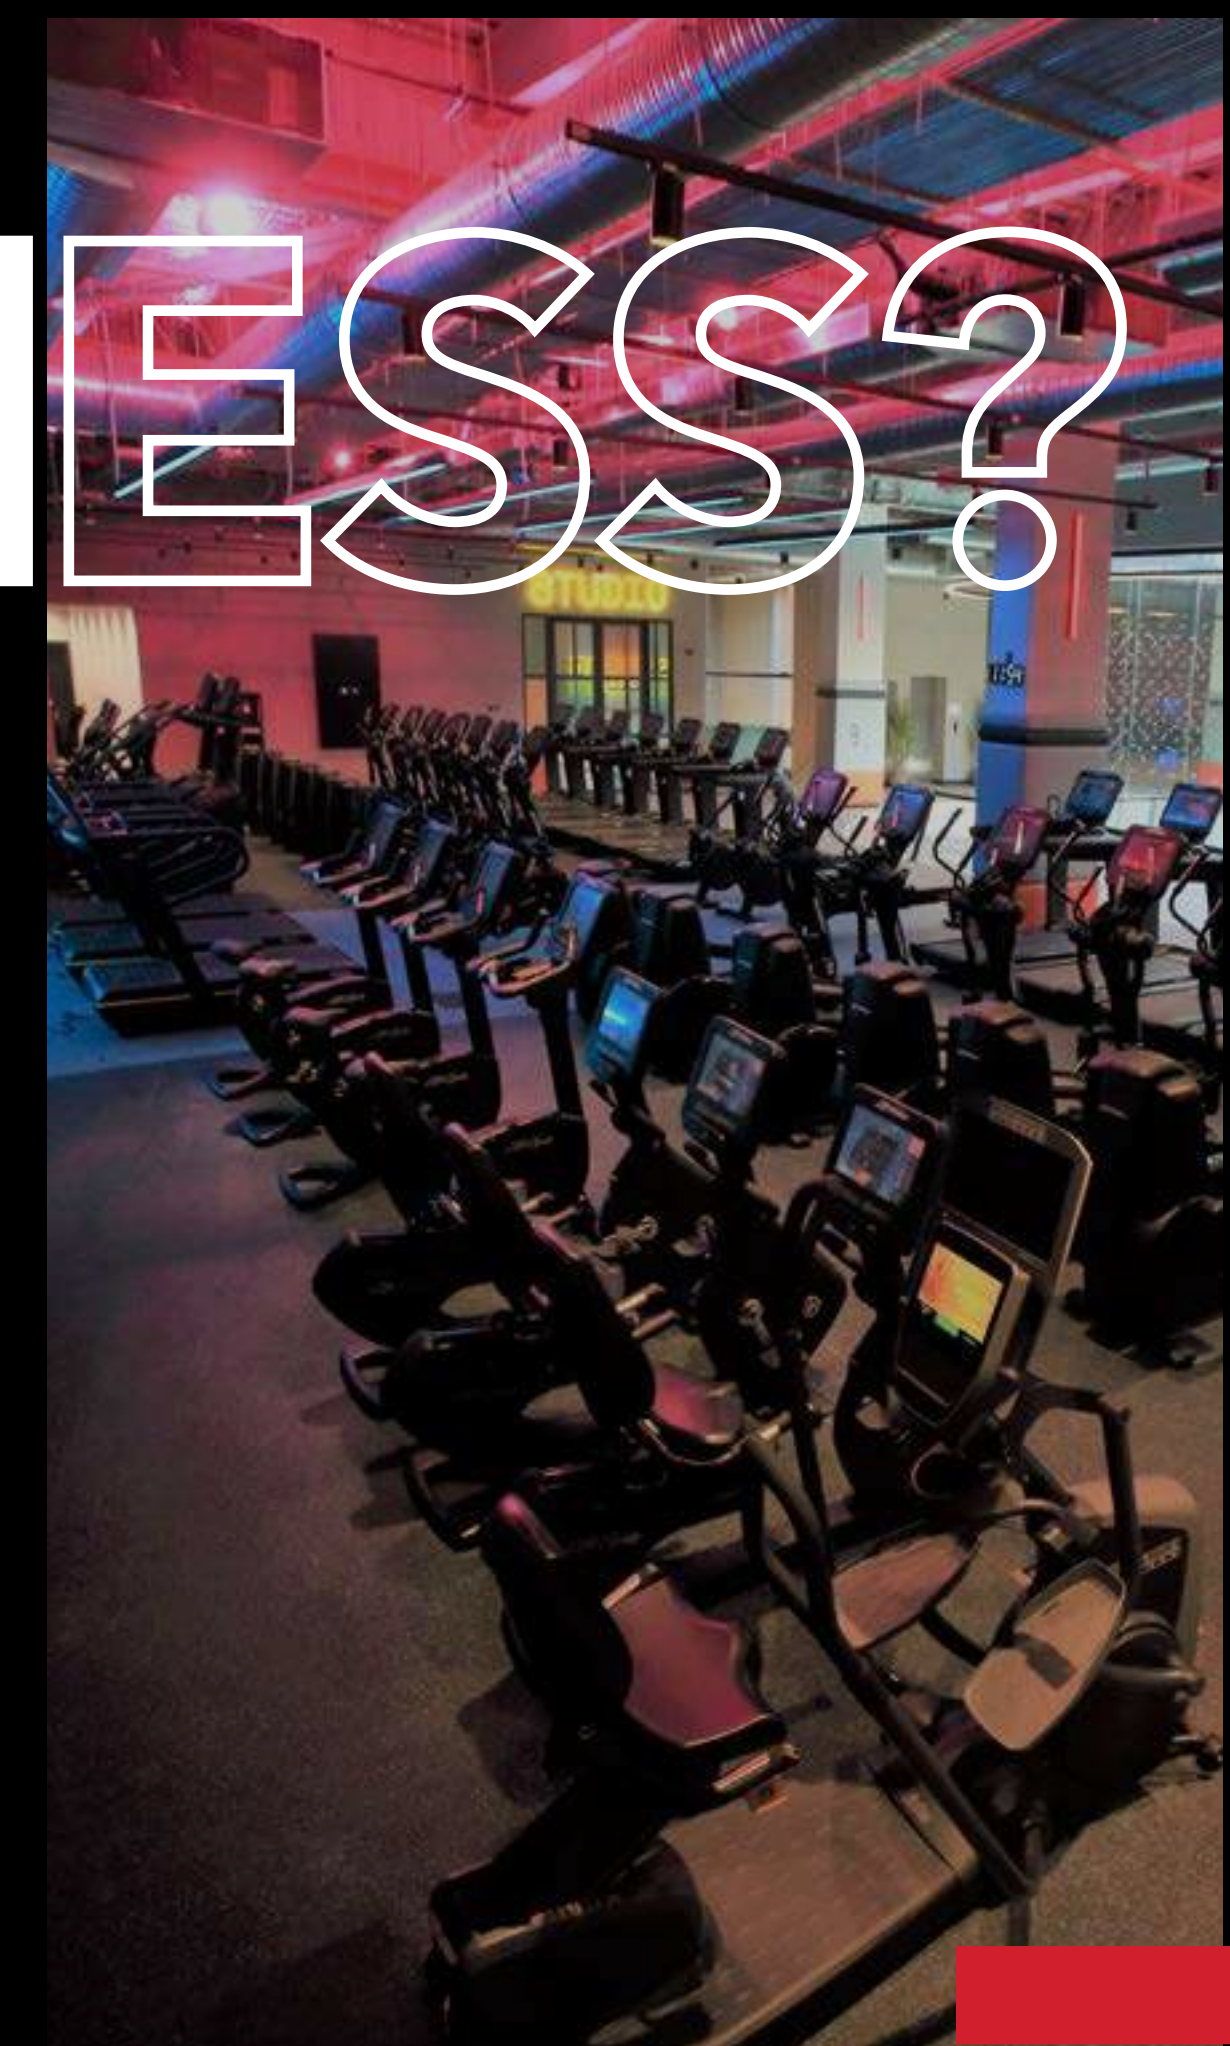

TESTIMONIAL

WHY

LIFE FITNESS