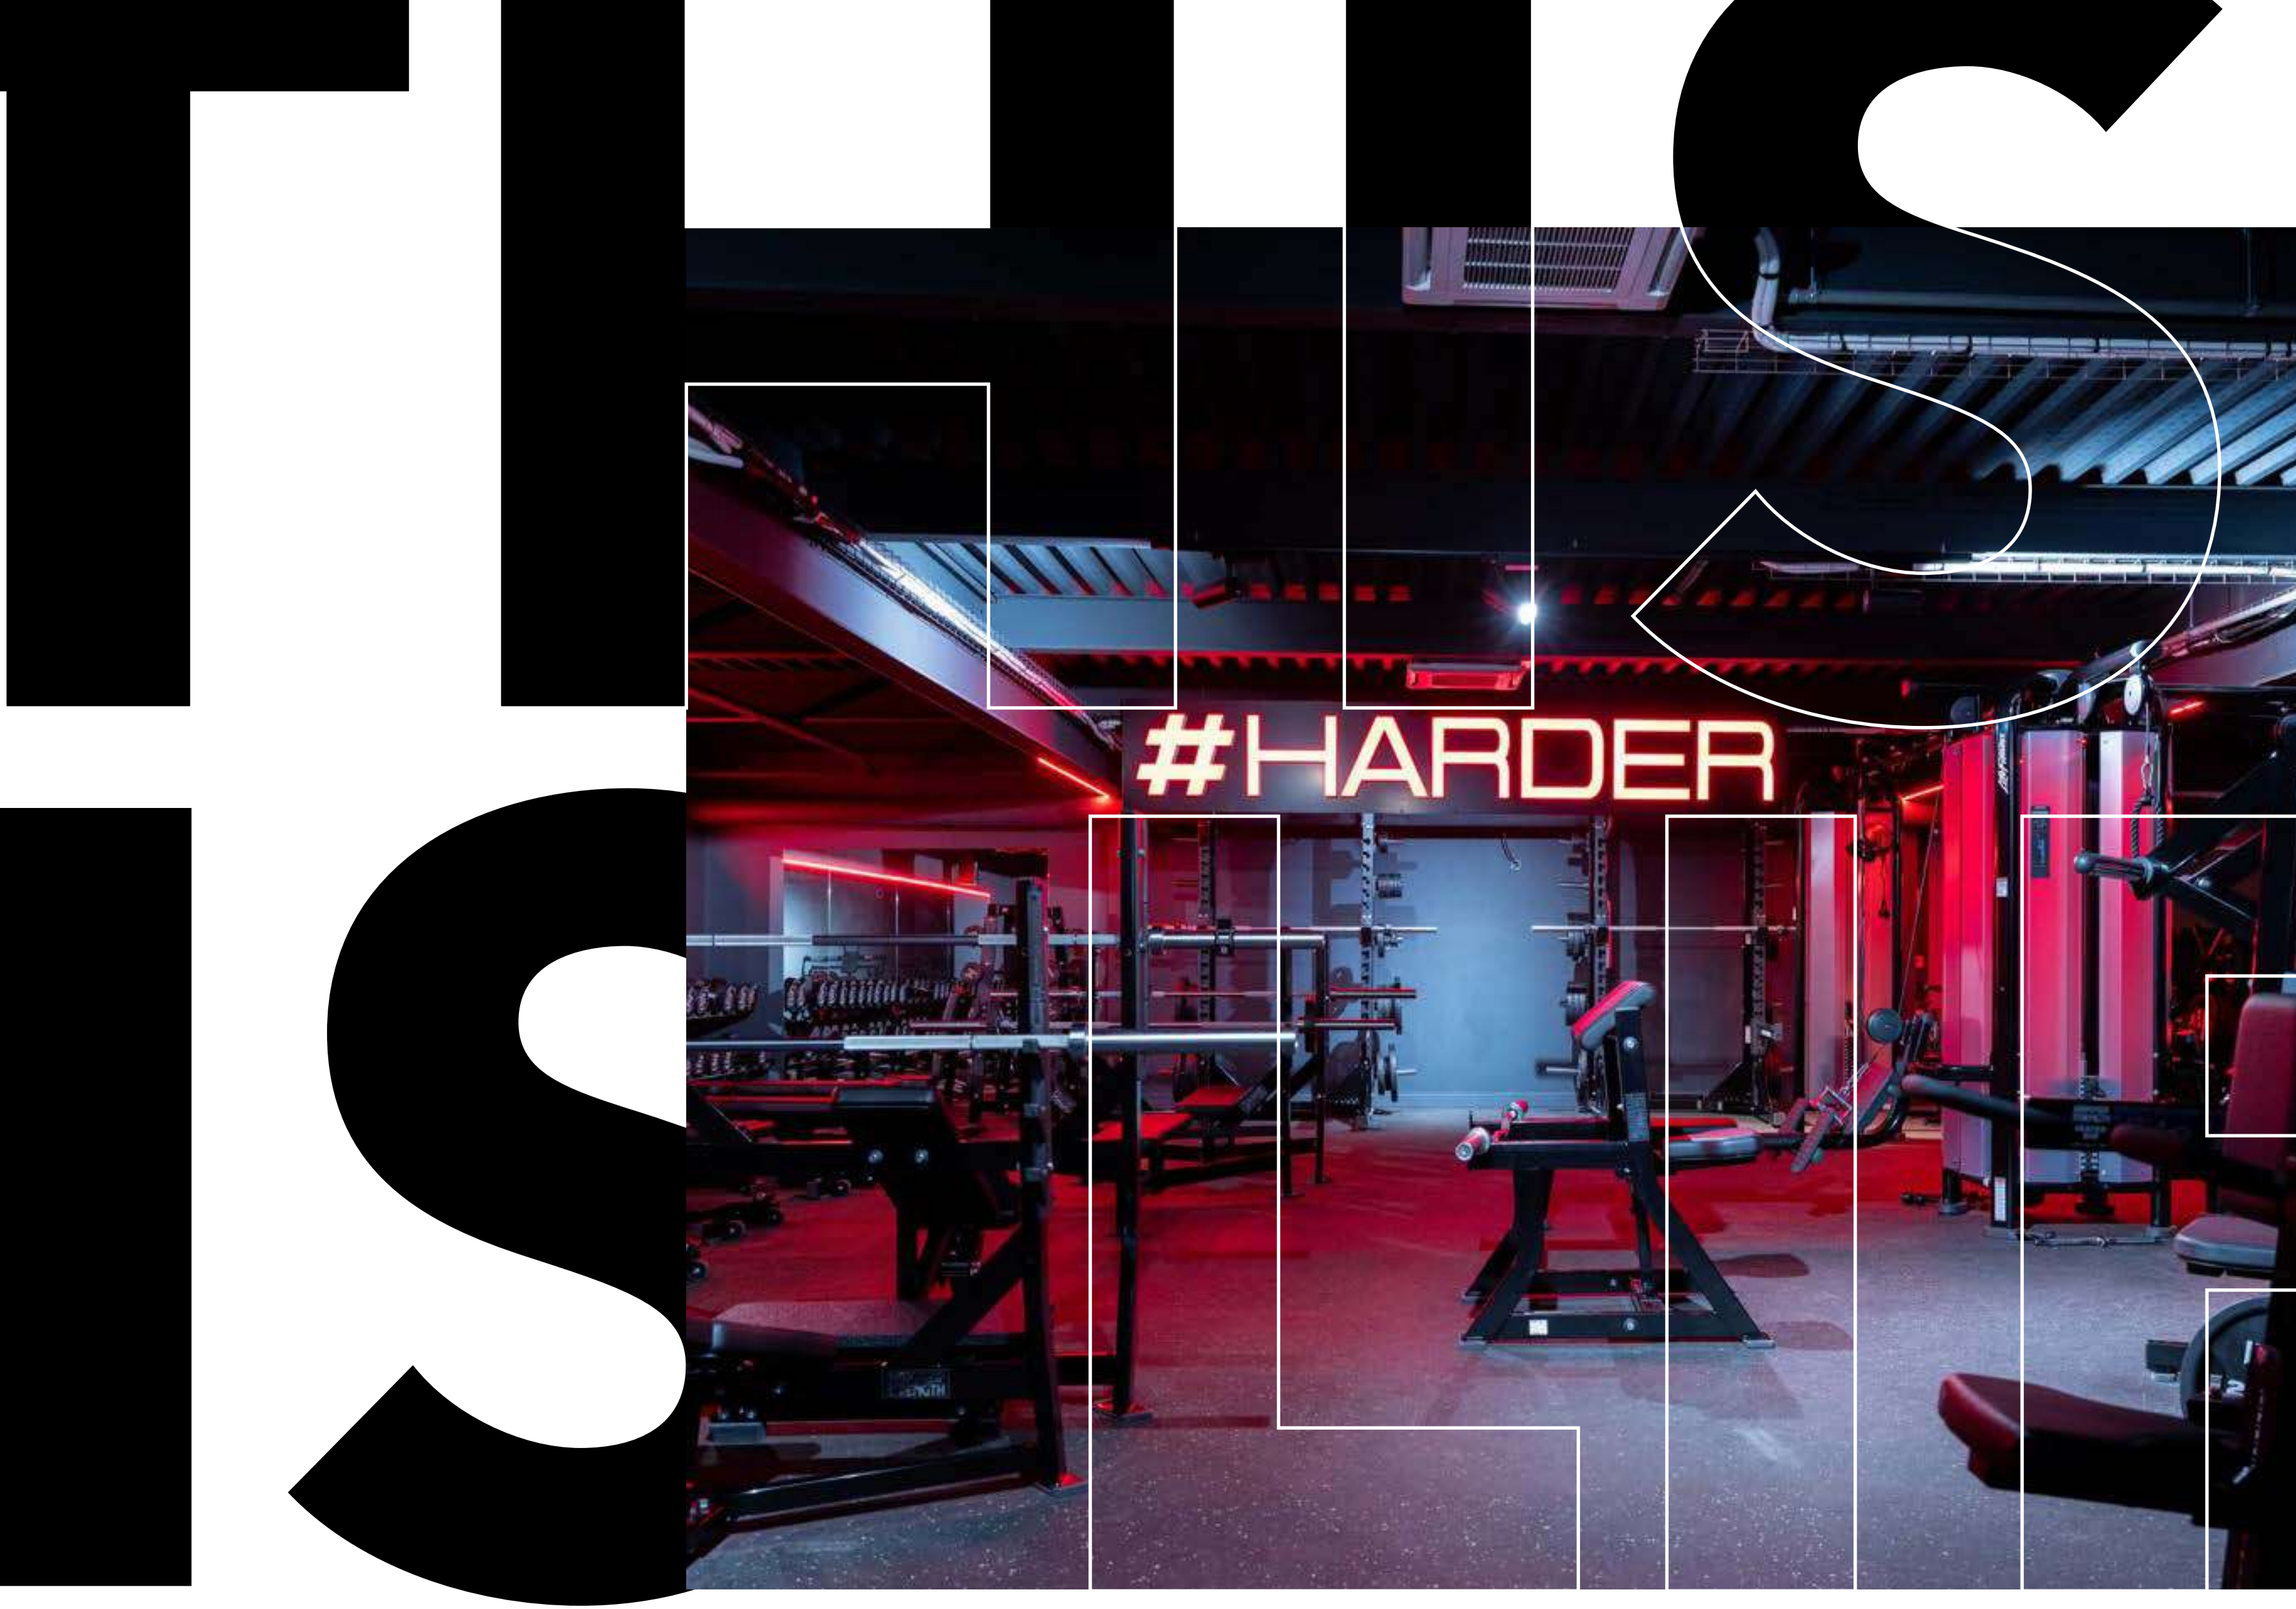

M

R

O

DESIGN MEETS FITNESS

S

A

N

At Life Fitness we believe that a unique fitness experience starts with co-creation. This is why we want to take part in your journey toward success, so that together we can elevate your brand experience to a whole new level.