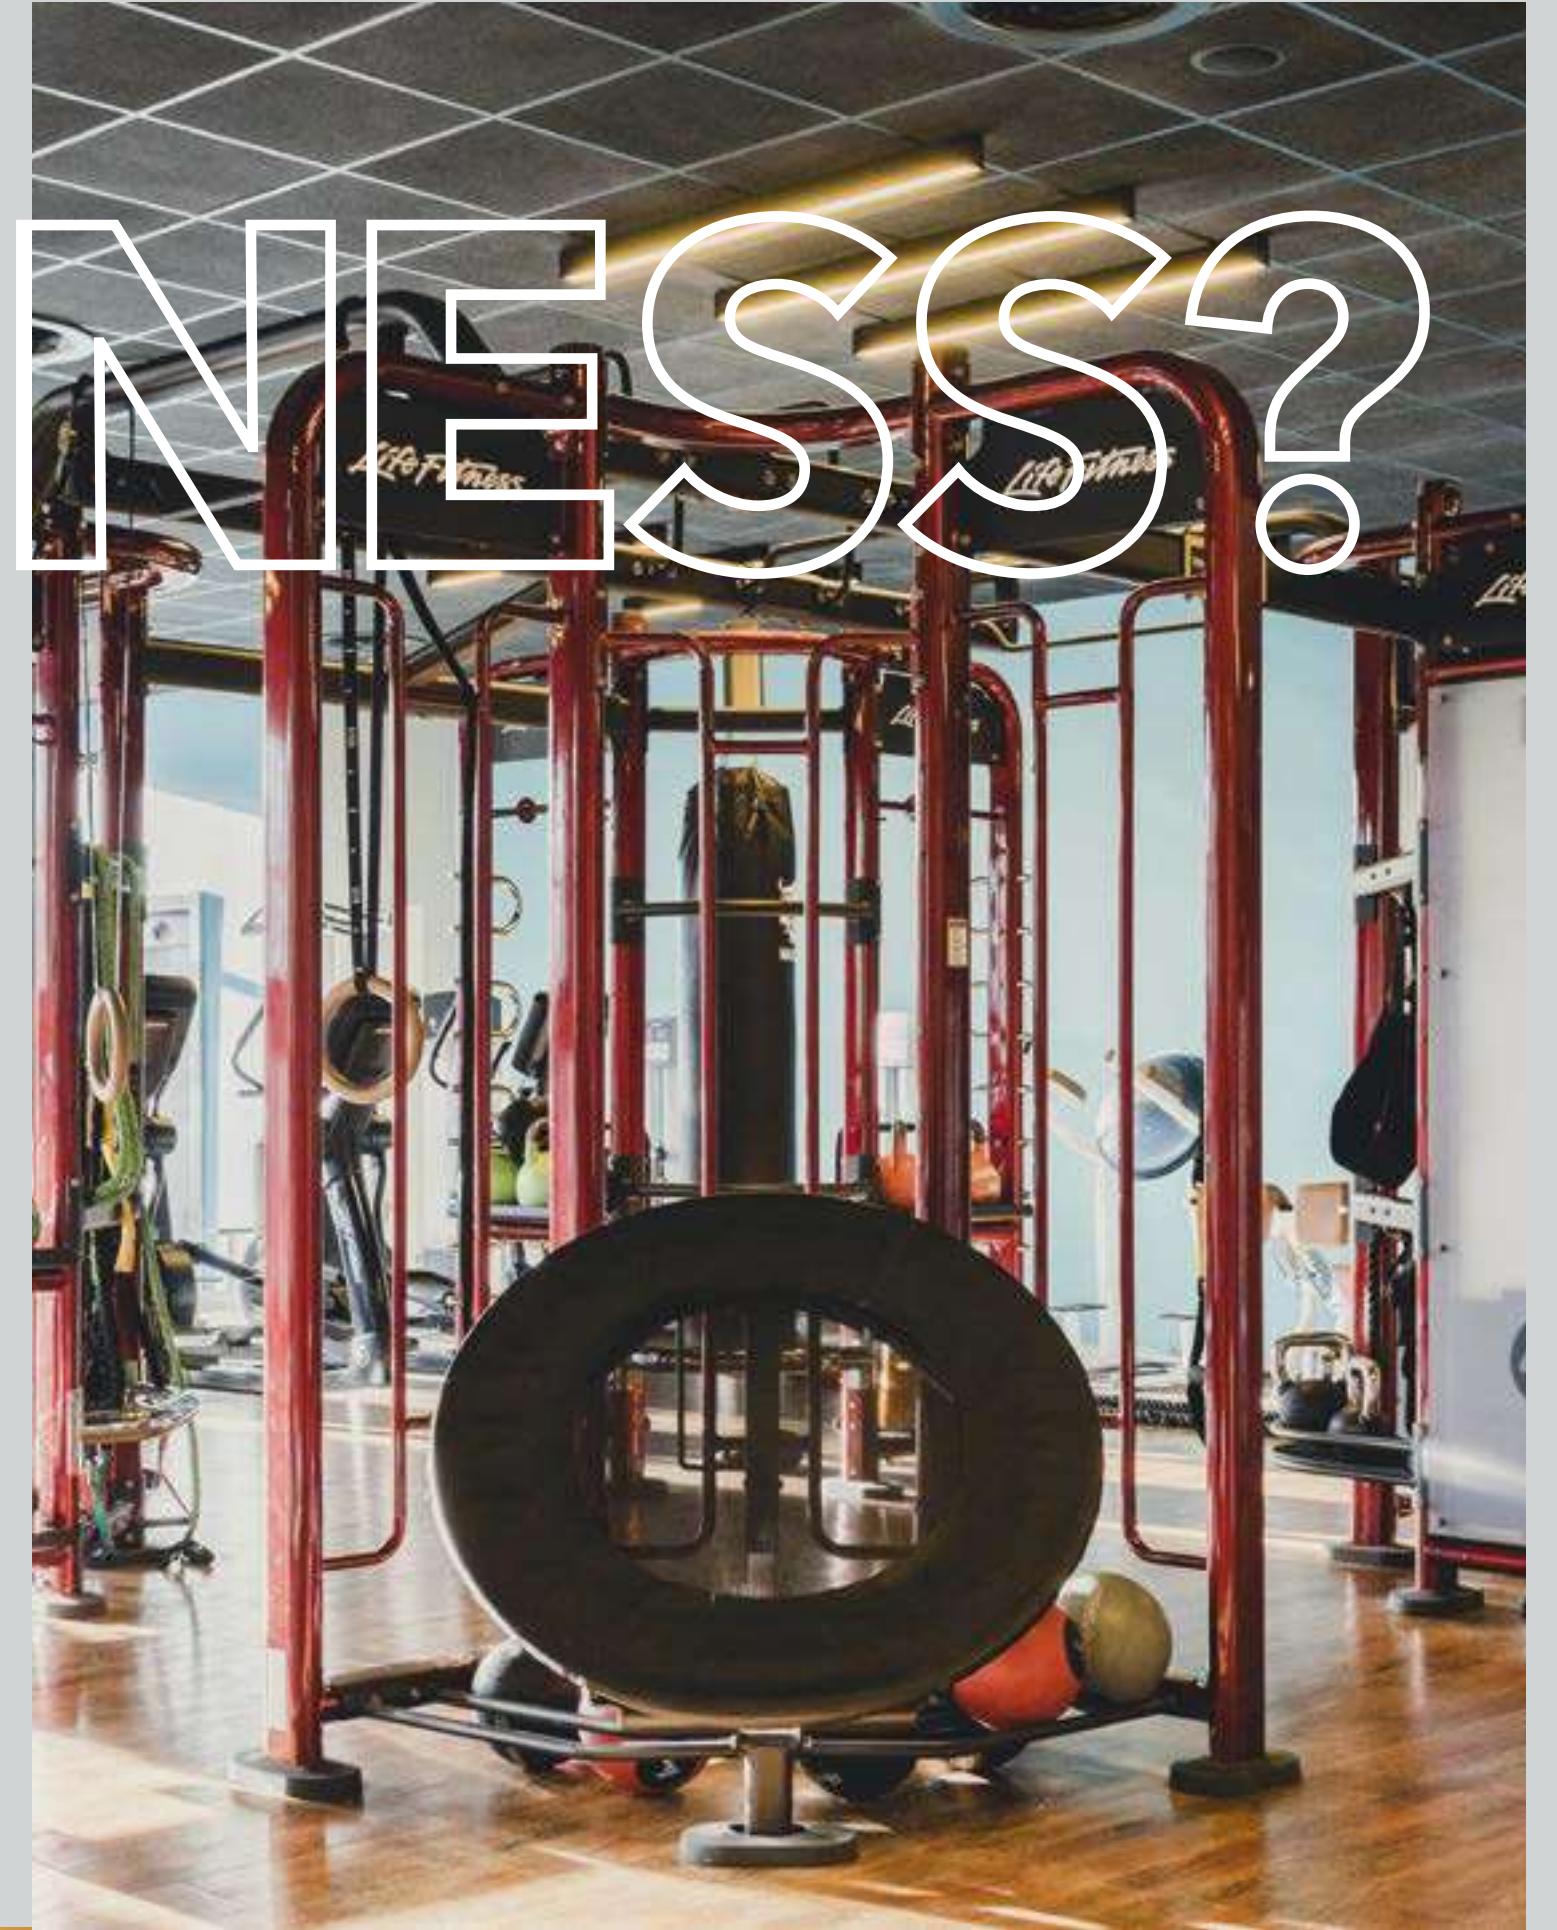

TESTIMONIAL

WHY

LIFE FITNESS?

▣▣ For us, your body is your temple so we aim to help you take care of your body as well as your mind with our exclusive resort located in a unique location and our complete well-being offering to maintain the body-mind connection in top condition. ▣▣

Caesar Fitness and Spa Resort Team