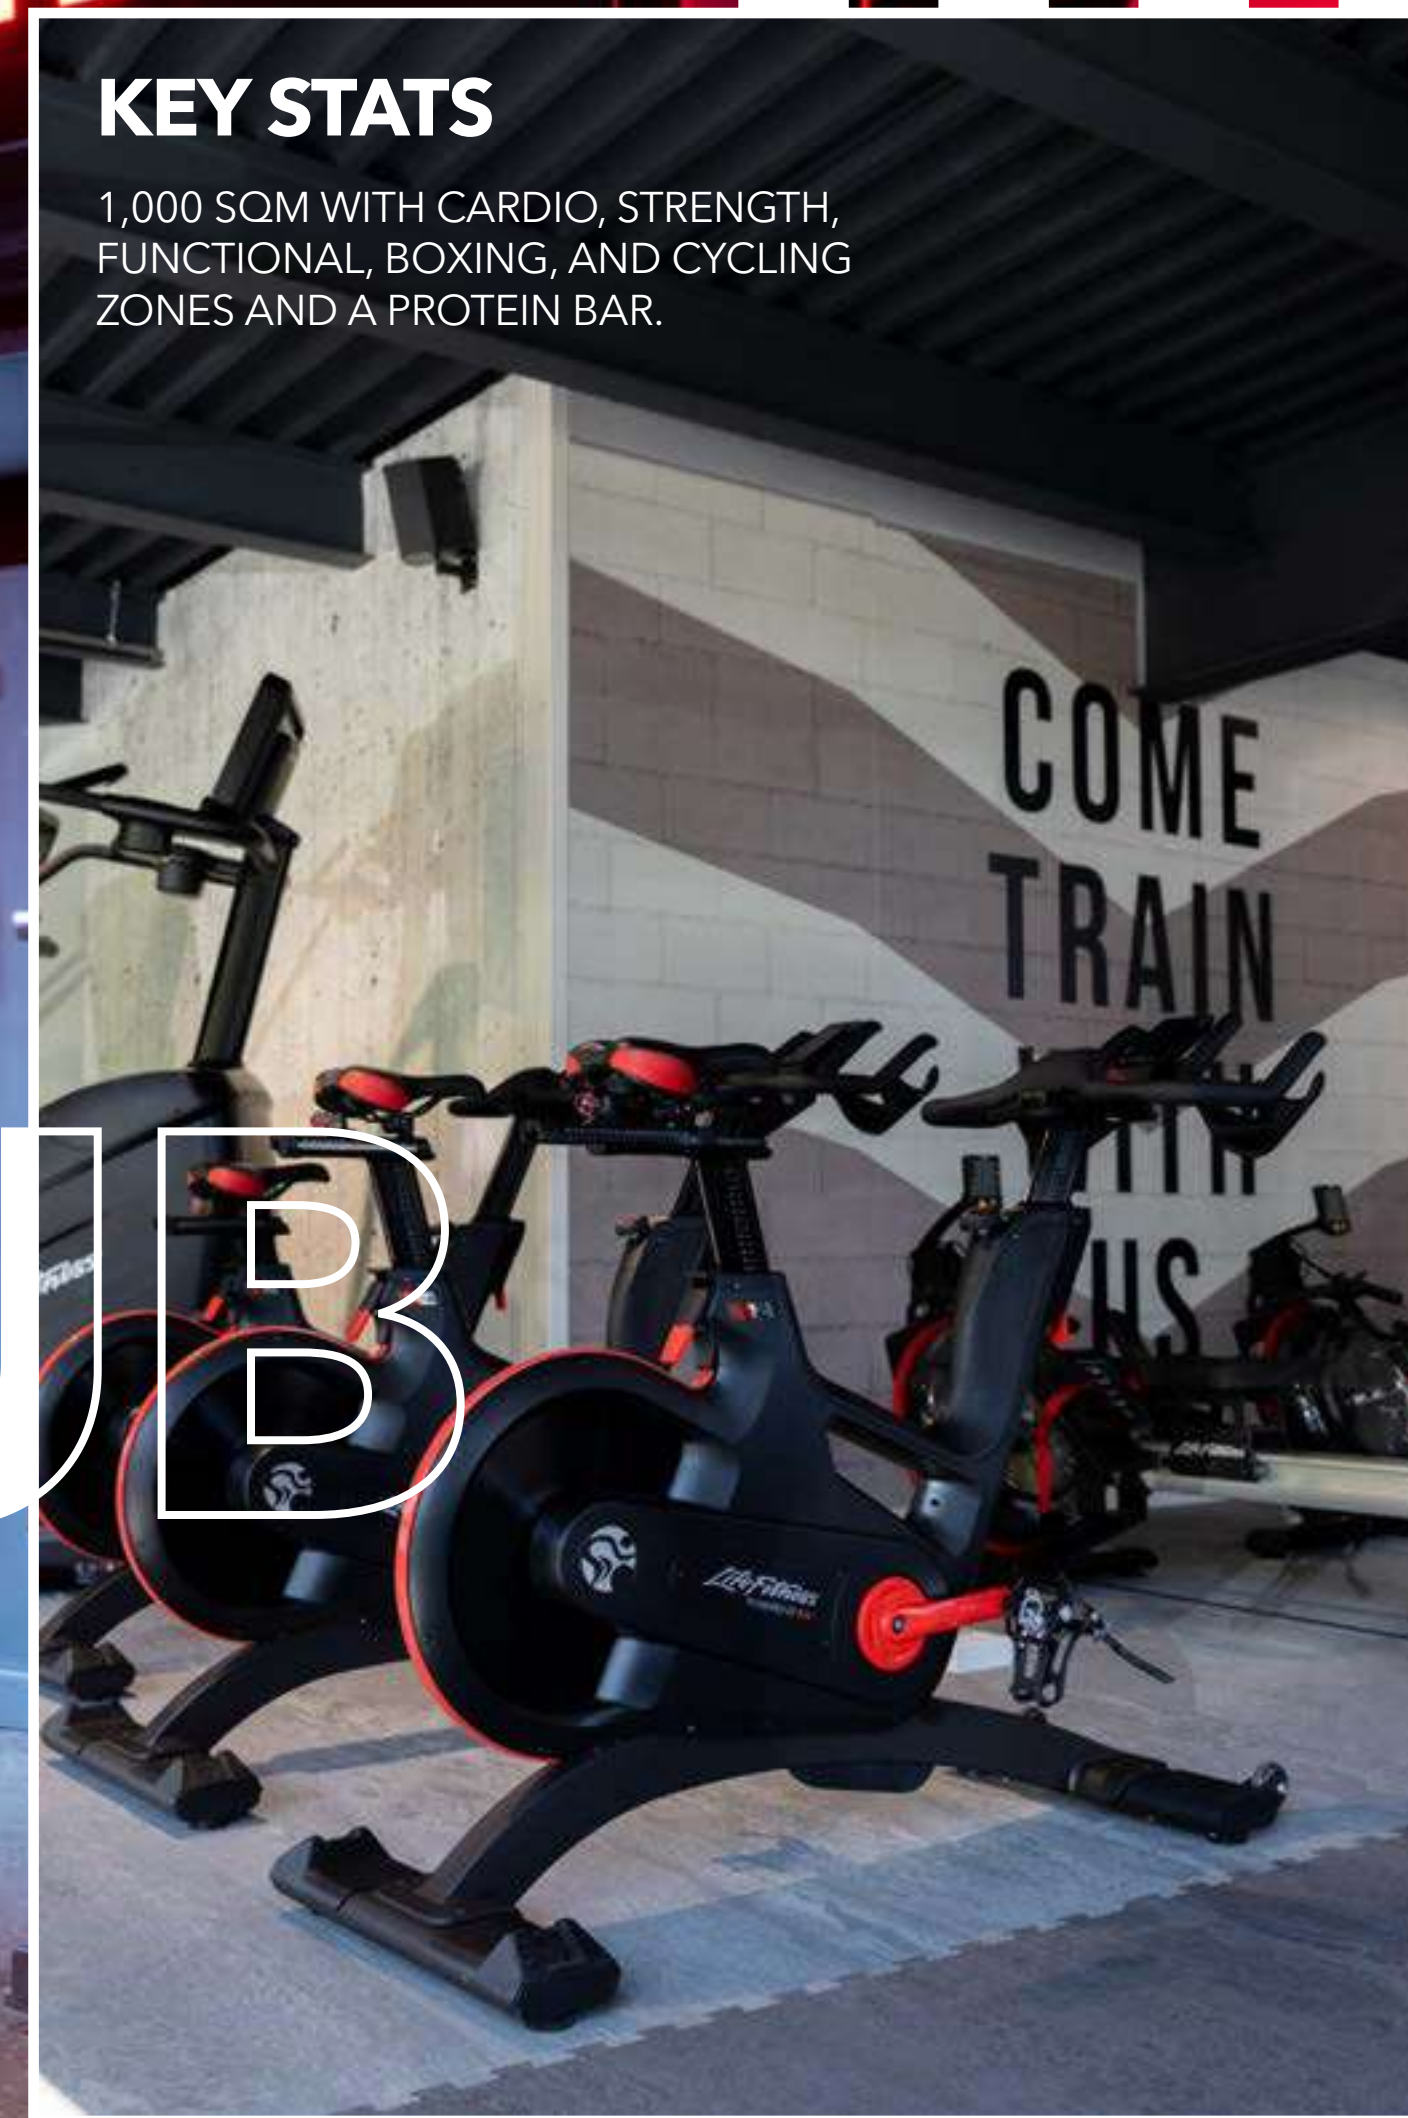

#HARDEER

SOCIAL SPORTS CLUB

KEY STATS

1,000 SQM WITH CARDIO, STRENGTH, FUNCTIONAL, BOXING, AND CYCLING ZONES AND A PROTEIN BAR.