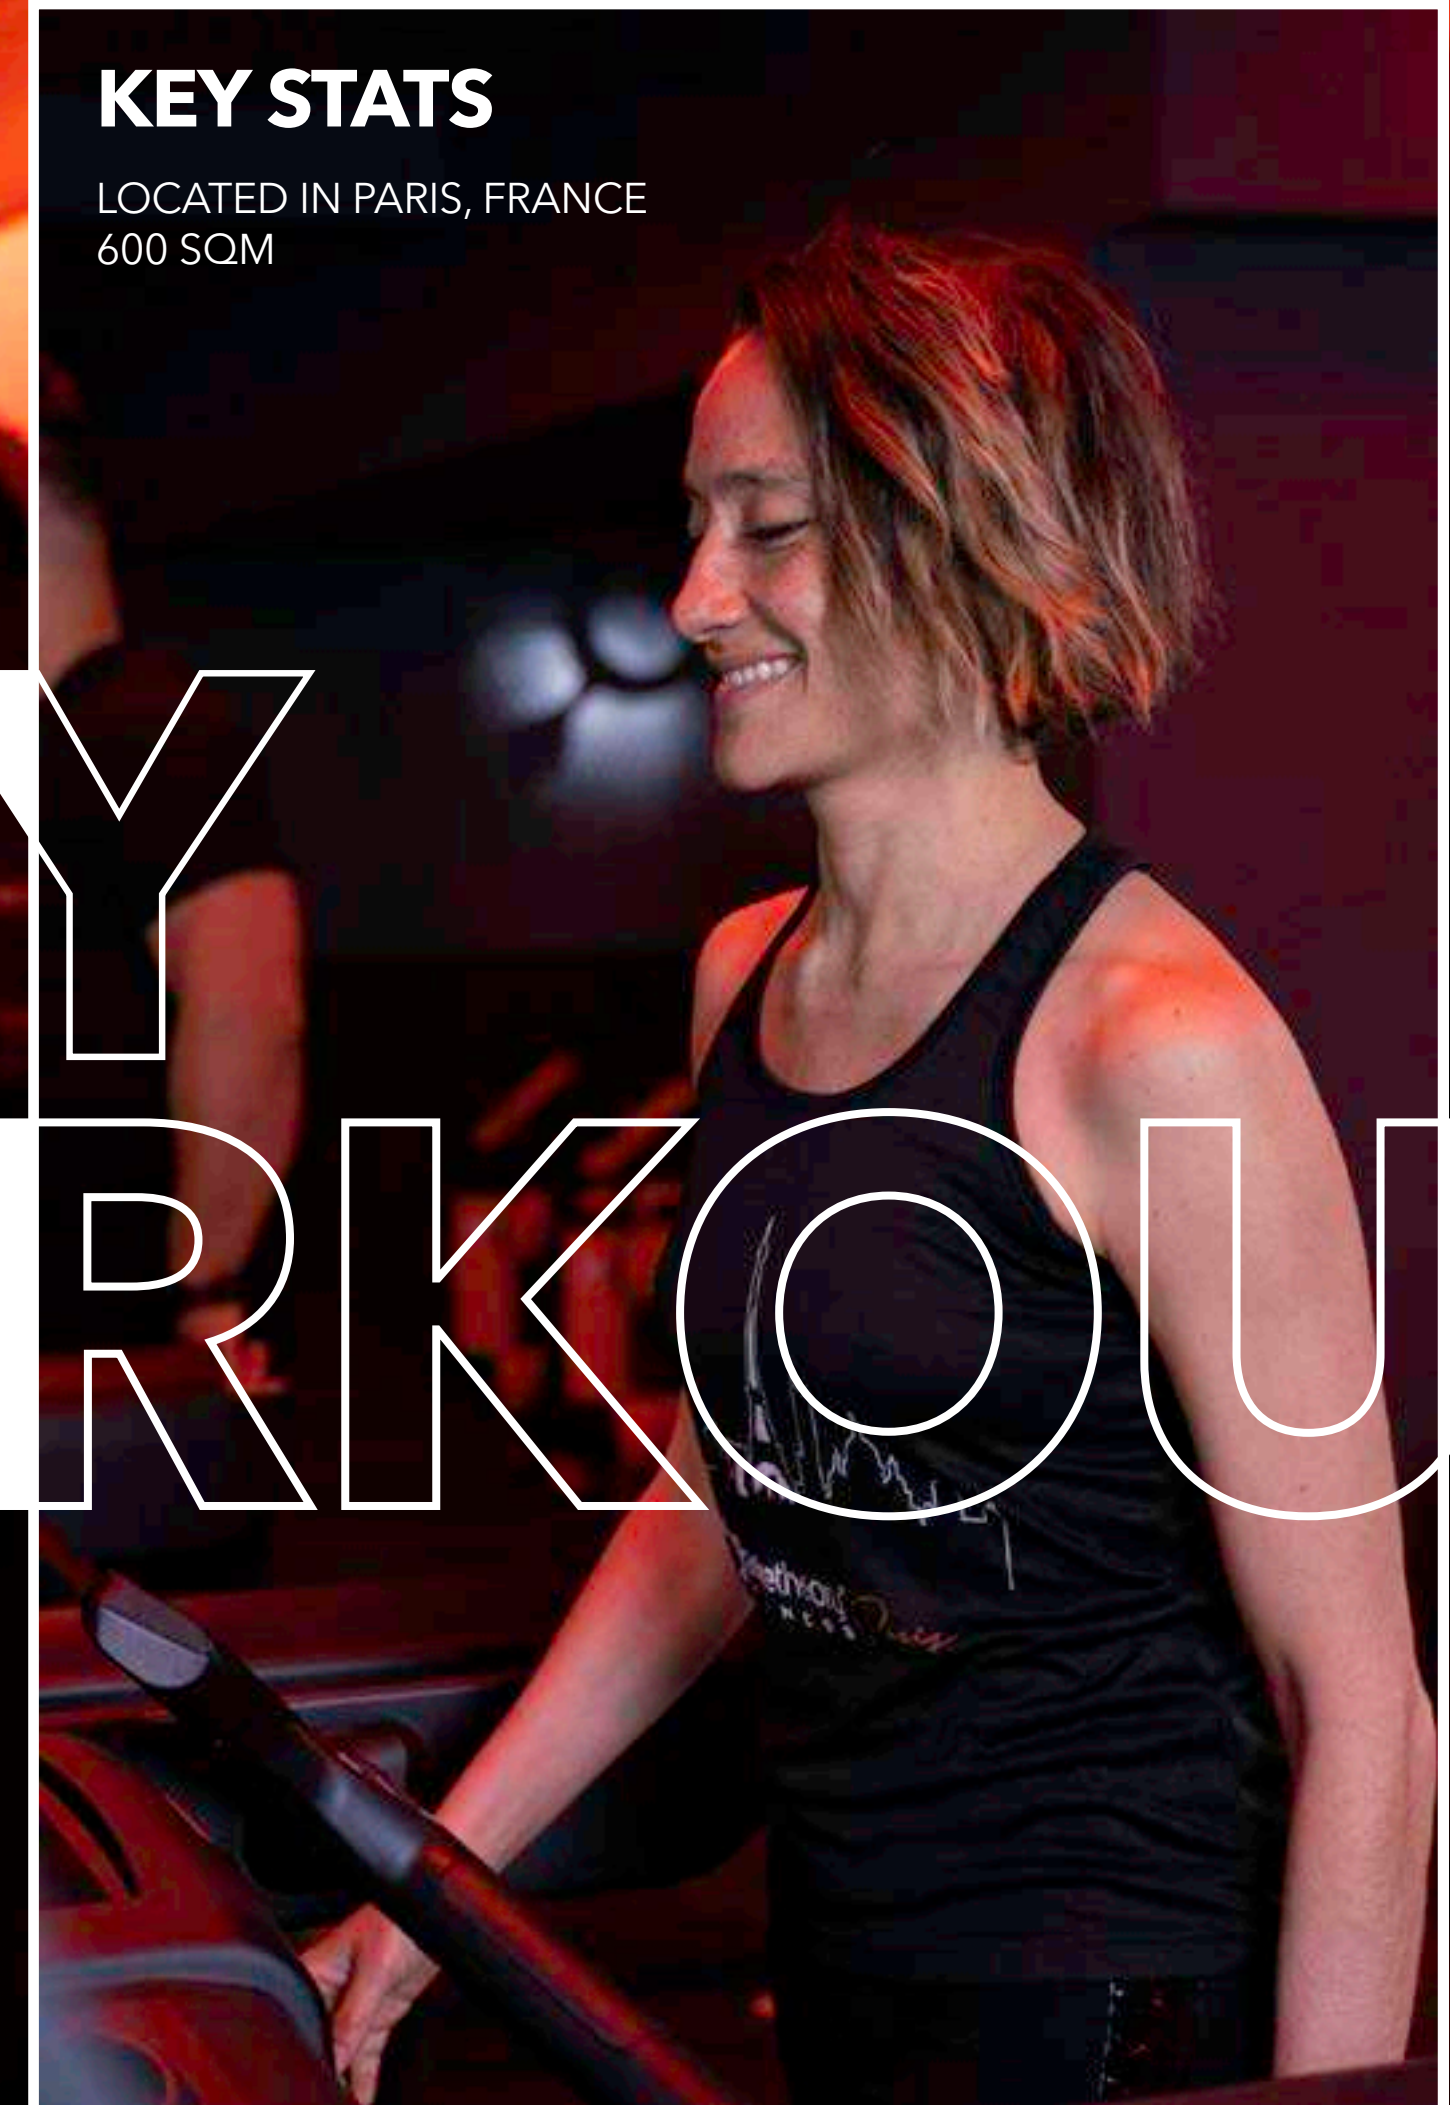

TOTAL-BODY GROUP WORKOUT

KEY STATS

LOCATED IN PARIS, FRANCE
600 SQM