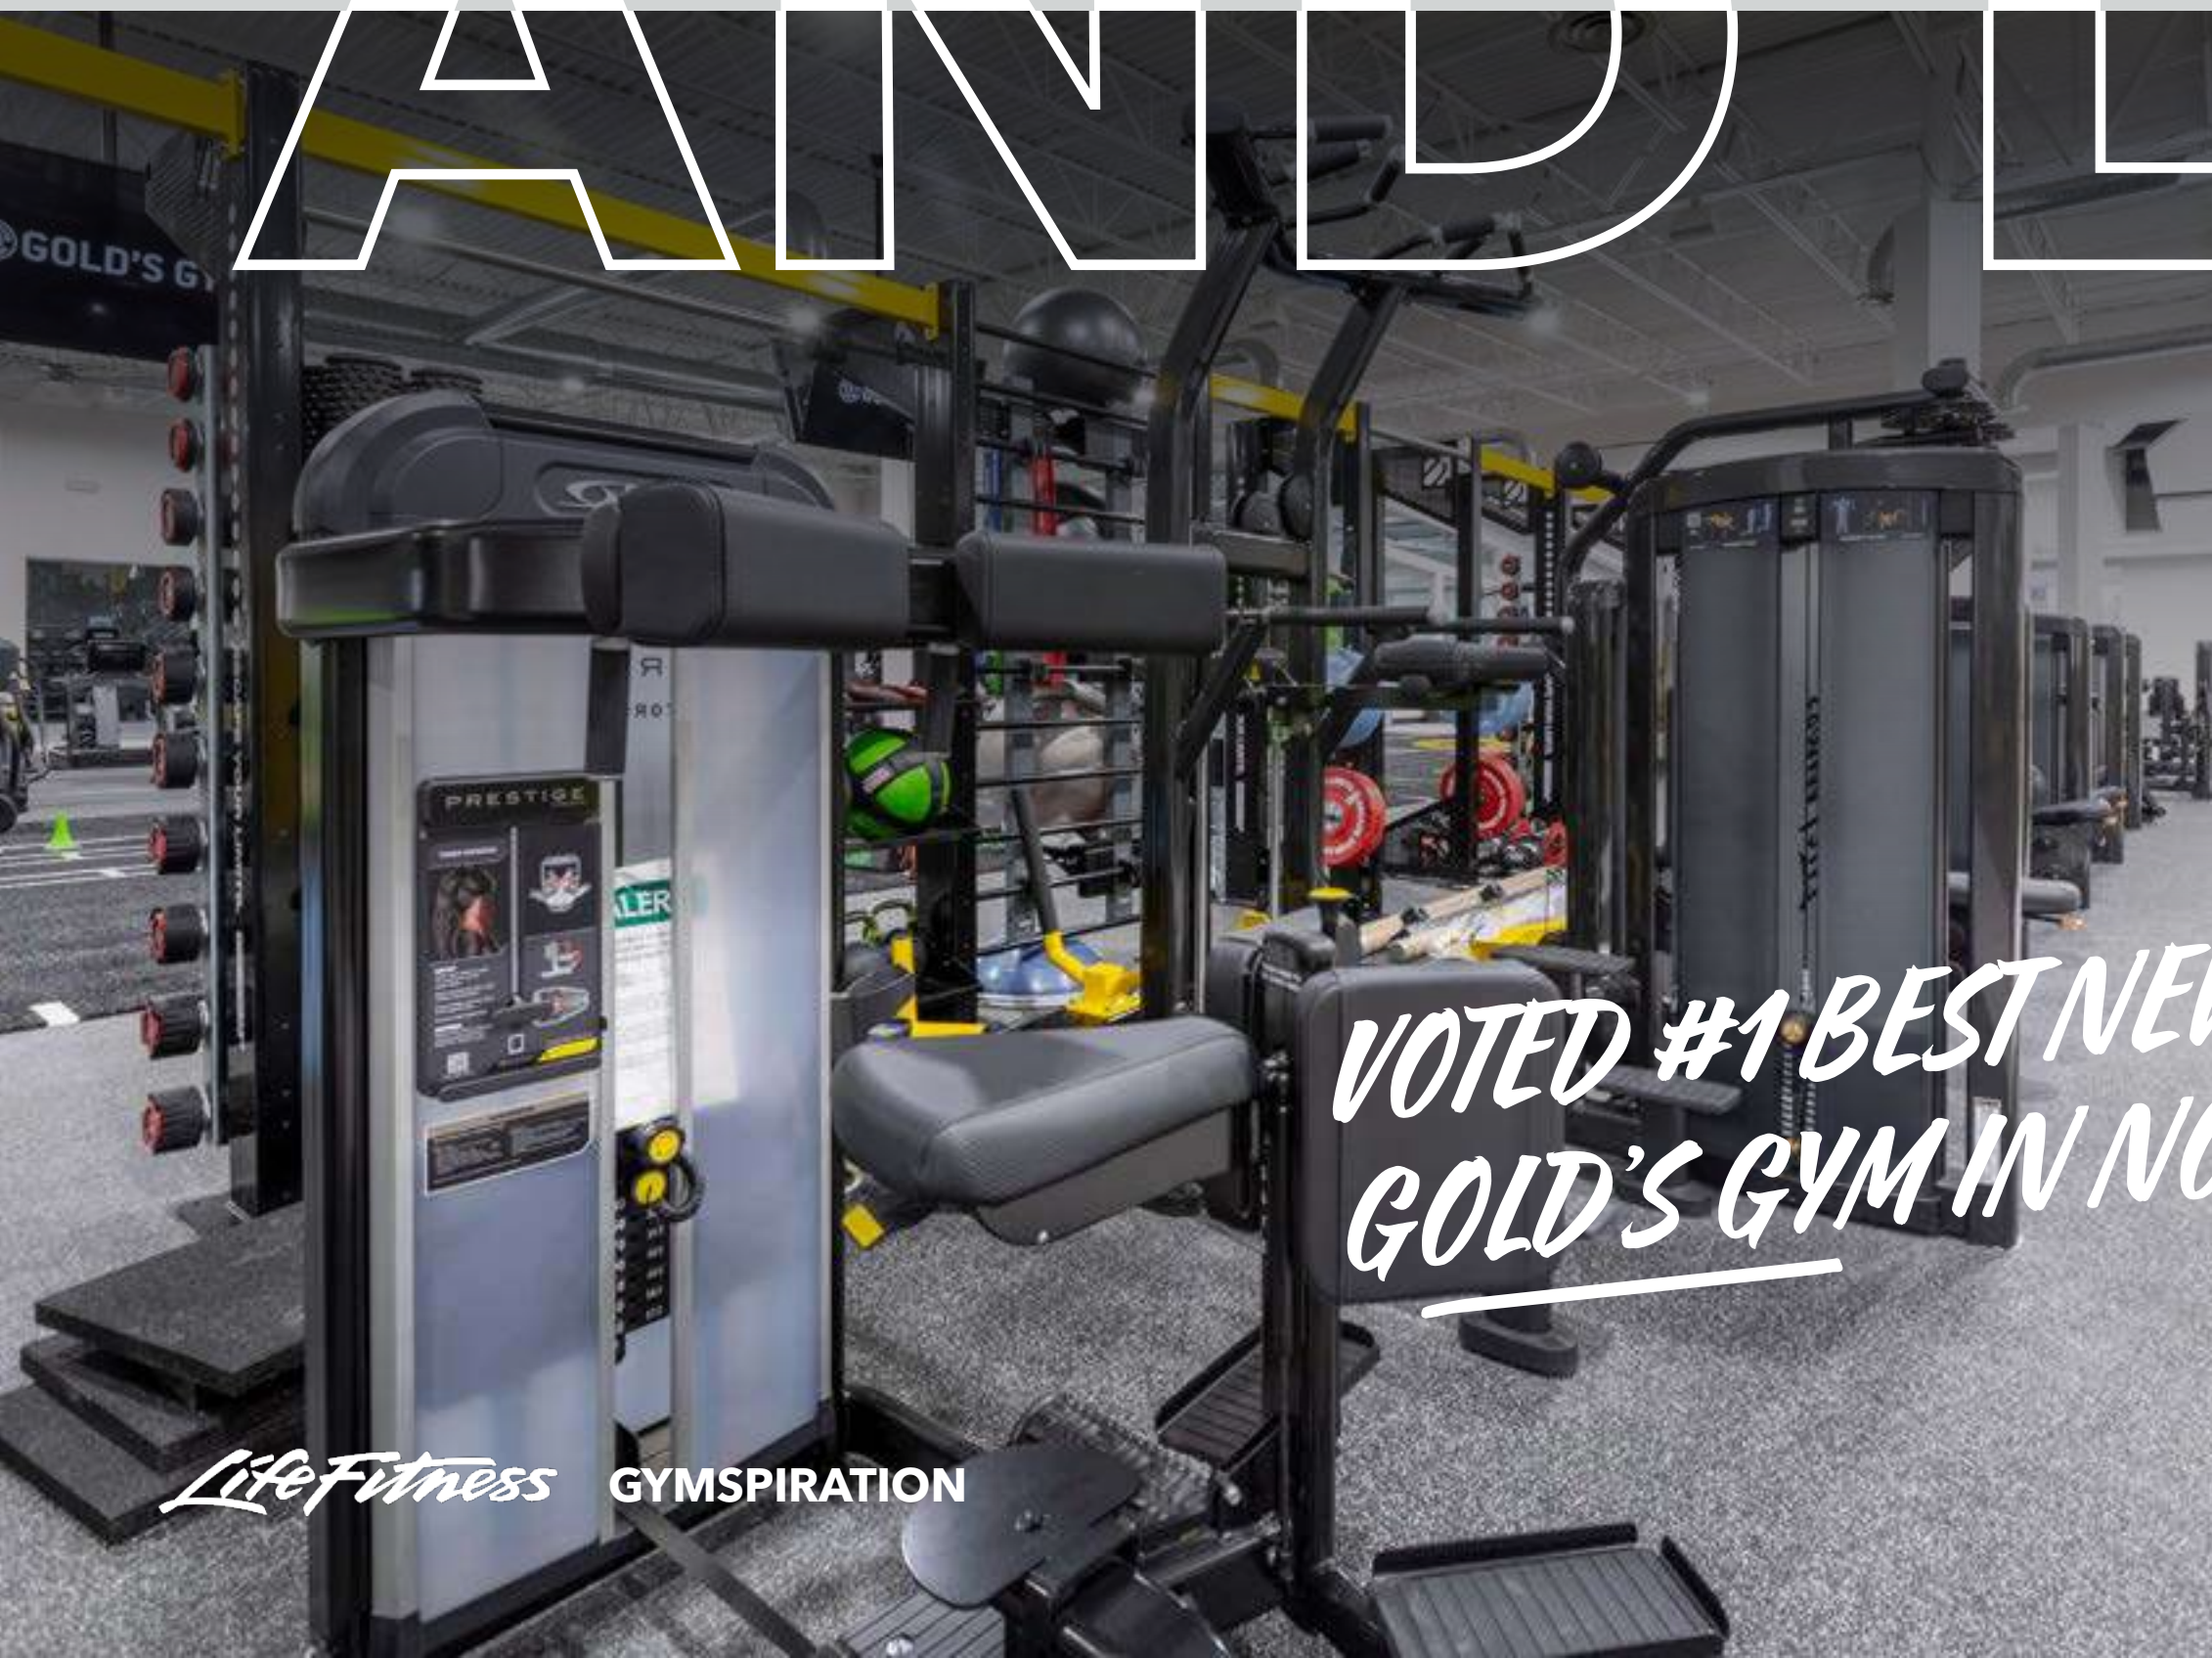

# // GREATNESS AND LEGACY //

*VOTED #1 BEST NEW  
GOLD'S GYM IN NORTH AMERICA*

*LifeFitness* GYMSPARATION

Gold's Gym Ocala is all about helping people get to the best shape of their lives with unique strength equipment, outstanding functional training zones, and well-being complements such as a swimming pool and sauna for an all-around fitness experience.