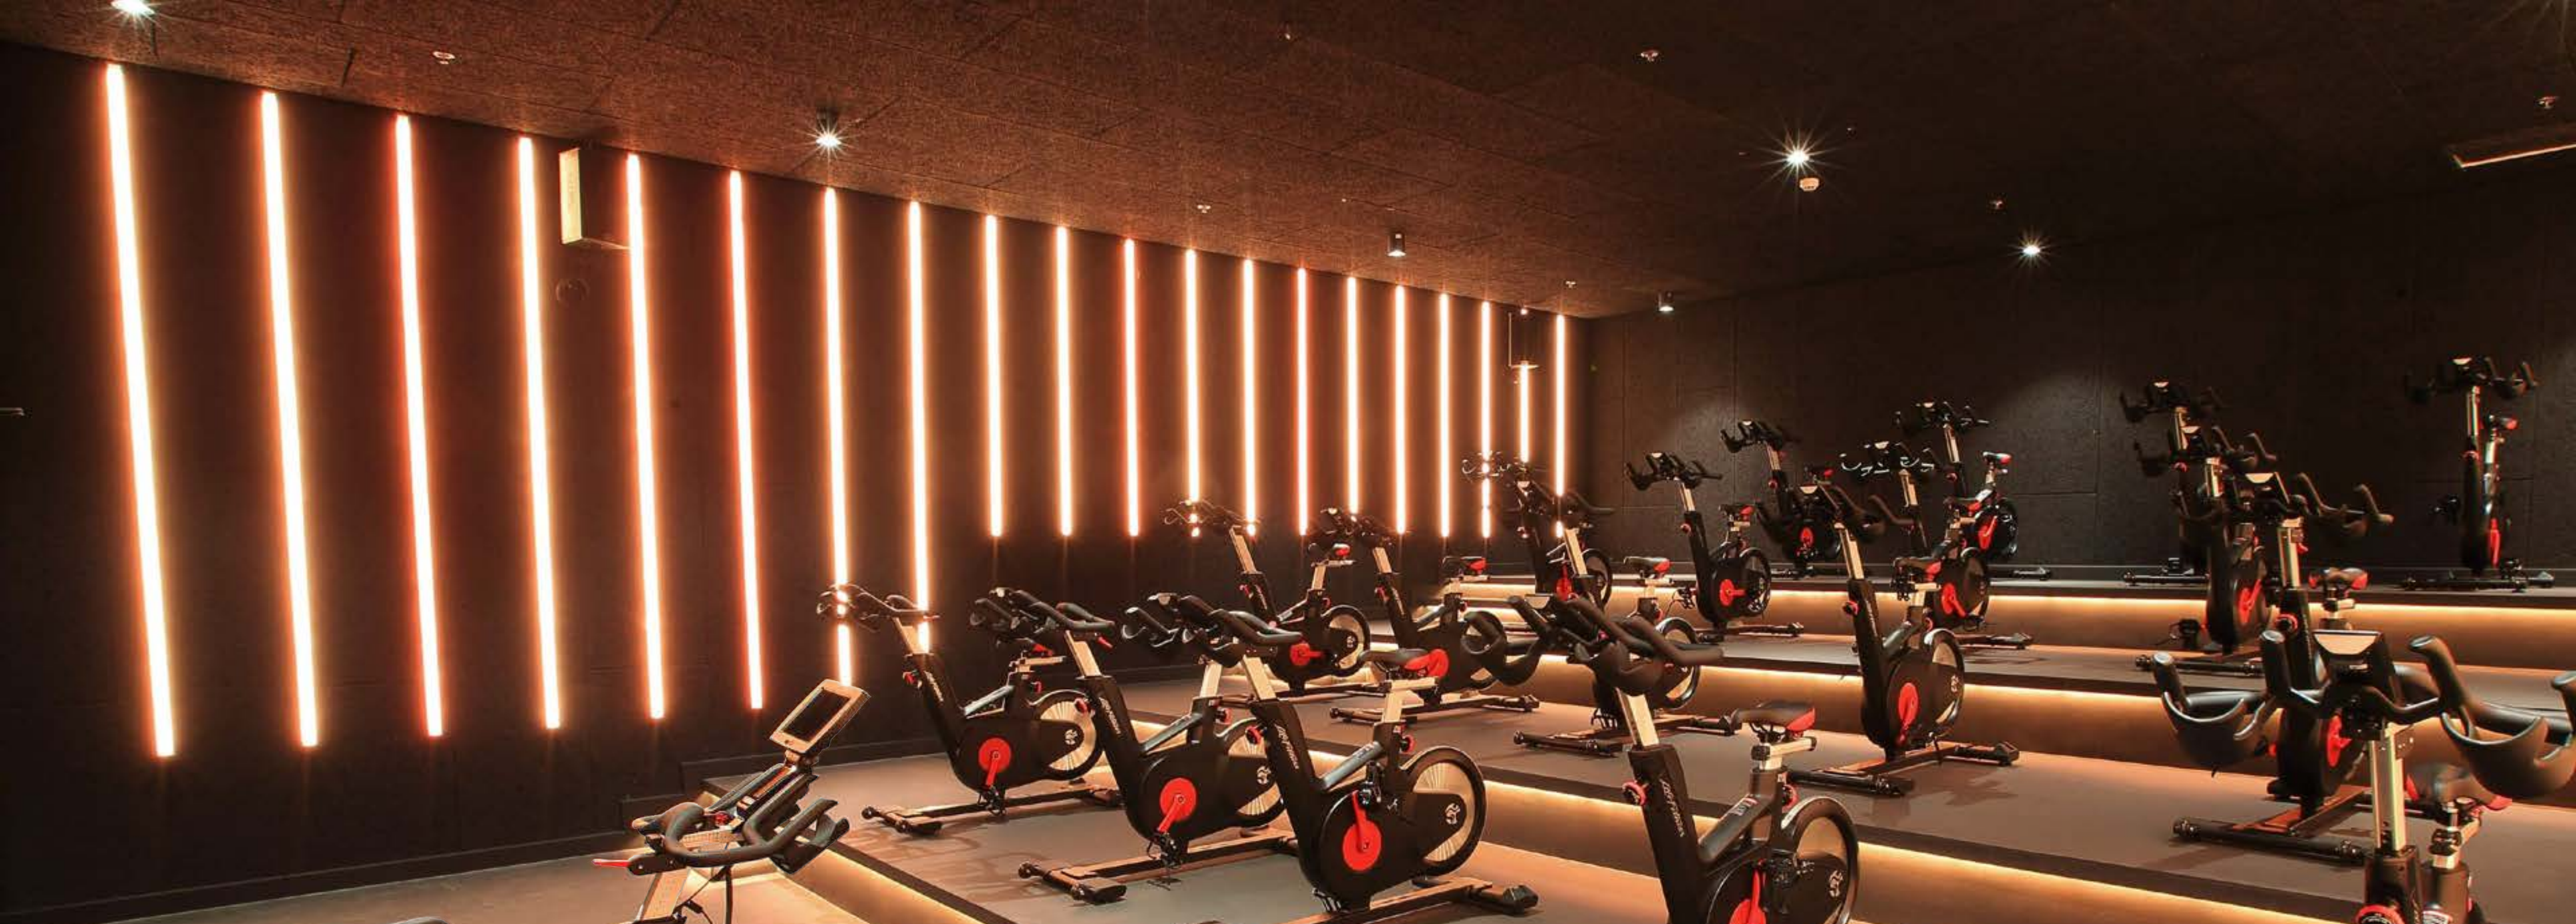

## KEY STATS

GYM FLOOR, GROUP TRAINING EXPERIENCES,  
SPA, CAFÉ AND CO-WORKING AREAS.  
LADIES-ONLY CLUB.  
3,800 SQM

TESTIMONIAL