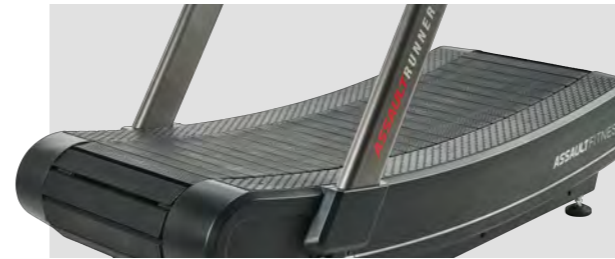

LOW-IMPACT MEETS HIGH INTENSITY

Designed to mimic the rush of road and trail running, the AssaultRunner Elite's contoured design naturally promotes proper form by requiring the user to maintain an upright position to sustain their pace. The shock-absorbent tread surface also provides a low impact workout that's easier on the joints and muscles than both road running and conventional, motorized treadmills.

BUILT FOR THE LONG RUN

Forged with solid steel and heavy-duty oval tubing, the frame of the AssaultRunner Elite ensures a supremely stable and smooth run with little to no maintenance required. It boasts a rust-resistant finish, grip-friendly TPU handlebars, and wider side landing platforms for easy foot placement.